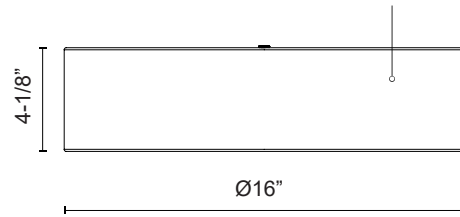

COMMENT

KUZCO

CANADA: 19054 28TH AVENUE - SURREY, BC V3Z 6M3
USA: 3035 E. LONE MOUNTAIN ROAD - LAS VEGAS, NV 89081

WWW.KUZCOLIGHTING.COM

© 2016 KUZCO LIGHTING. ALL RIGHTS RESERVED.