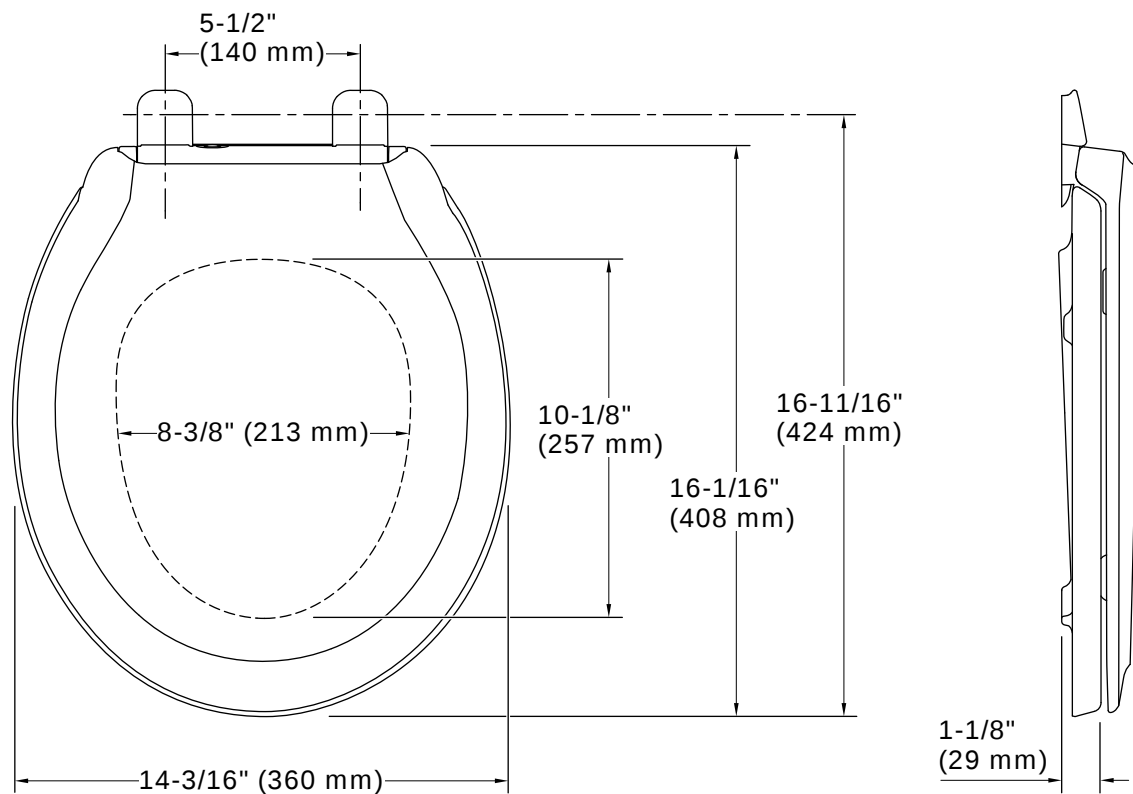

Installation Notes

Install this product according to the installation instructions.