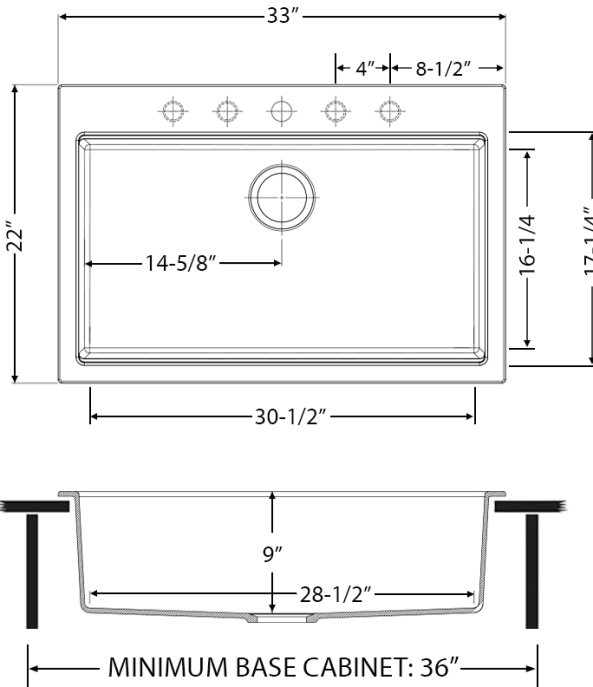

COLOR OPTIONS

BK: Midnight Black

WH: Arctic White

IN THE BOX

Mounting Clips
[RVA11056]

Cut-out
Template

NOMINAL DIMENSIONS

Exterior: 33" (wide) x 22" (front-to-back)
Interior Bowl: 30-1/2" (wide) x 16-1/4" (front-to-back)
Bowl Depth: 9"
Minimum Cabinet Size: 36" wide
Drain Hole Size: 3 1/2"

Folding Rack
[RVA1394]

Basket Strainer
[RVA1038BL/WH/GR]

Deep Basket
Disposal Flange
[RVA1049ST/BL/GG]

Deep Basket
Disposal Flange/Stopper
[RVA1052ST/BL/GG]

Drain Cover
[RVA1034BK/WH]

DIMENSIONS

cUPC certified by IAPMO
to meet US and Canada
plumbing standards.