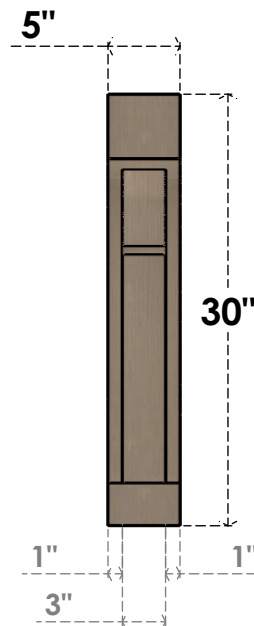

# ITEM NUMBER: CORU05X10X30VIORCPR

5"W X 10"D X 30"H SERIES 2 THIN VIOLA ROUGH CEDAR TIMBERTHANE FAUX WOOD CORBEL, PRIMED

**SIDE PROFILE**

**FRONT PROFILE**

**ISOMETRIC**

EKENA MILLWORK  
2300 WEST MAIN ST.  
CLARKSVILLE, TX 75426  
TOLL FREE: 866-607-0453  
WWW.EKENAMILLWORK.COM

NOTES

1. INSTALLATION TO BE COMPLETED IN ACCORDANCE WITH MANUFACTURER'S SPECIFICATIONS.
2. DRAWING MAY NOT BE TO SCALE
3. THIS DRAWING IS INTENDED FOR DESIGN AND PLANNING PURPOSES ONLY.
4. ALL INFORMATION CONTAINED HEREIN WAS CURRENT AT THE TIME OF DEVELOPMENT BUT MUST BE REVIEWED AND APPROVED BY THE PRODUCT MANUFACTURER TO BE CONSIDERED ACCURATE.
5. TIMBERTHANE ARCHITECTURAL PRODUCTS ARE MADE FROM HIGH DENSITY URETHANE AND COME FACTORY PRIMED