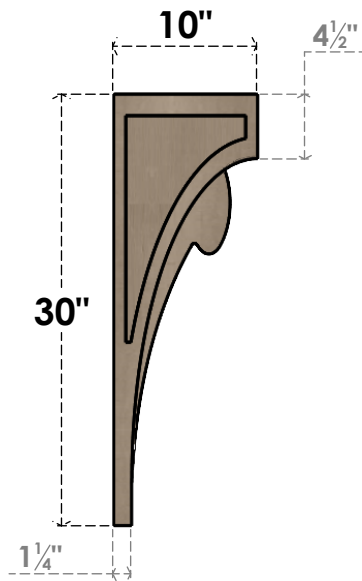

# ITEM NUMBER: CORU05X10X30VIORCPR

5"W X 10"D X 30"H SERIES 2 THIN VIOLA ROUGH CEDAR TIMBERTHANE FAUX WOOD CORBEL, PRIMED

**SIDE PROFILE**

**FRONT PROFILE**

**ISOMETRIC**

EKENA MILLWORK  
2300 WEST MAIN ST.  
CLARKSVILLE, TX 75426  
TOLL FREE: 866-607-0453  
WWW.EKENAMILLWORK.COM

NOTES

1. INSTALLATION TO BE COMPLETED IN ACCORDANCE WITH MANUFACTURER'S SPECIFICATIONS.
2. DRAWING MAY NOT BE TO SCALE
3. THIS DRAWING IS INTENDED FOR DESIGN AND PLANNING PURPOSES ONLY.
4. ALL INFORMATION CONTAINED HEREIN WAS CURRENT AT THE TIME OF DEVELOPMENT BUT MUST BE REVIEWED AND APPROVED BY THE PRODUCT MANUFACTURER TO BE CONSIDERED ACCURATE.
5. TIMBERTHANE ARCHITECTURAL PRODUCTS ARE MADE FROM HIGH DENSITY URETHANE AND COME FACTORY PRIMED