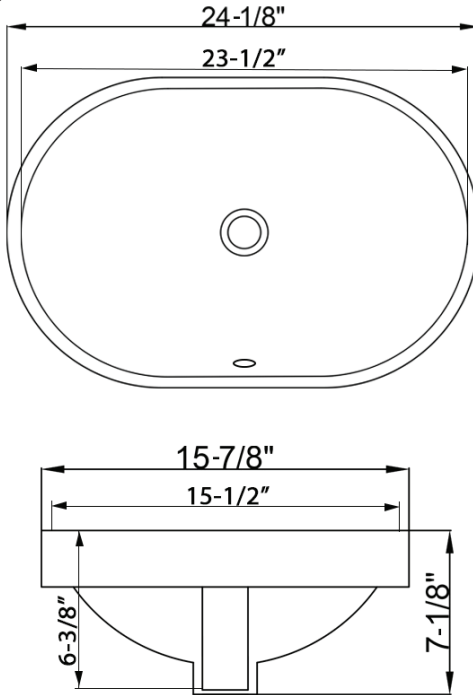

COLOR OPTIONS

WH: White

IN THE BOX

Installation
Guide

NOMINAL DIMENSIONS

Exterior: 24 $\frac{1}{8}$ " (wide) x 15 $\frac{7}{8}$ " (front-to-back)
Interior Bowl: 23 $\frac{1}{2}$ " (wide) x 15 $\frac{1}{2}$ " (front-to-back)
Bowl Depth: 6 $\frac{3}{8}$ "
Minimum Cabinet Size: 26" wide
Drain Hole Size: 1 $\frac{3}{4}$ "

Installation Type:
Topmount
Drain Location:
Center

RUVATI USA

www.ruvati.com

Phone: 1.855.478.8284
Email: support@ruvati.com

SOLD SEPARATELY

Popup Drain
[RVA5102WH/CH]

DIMENSIONS

SCAN TO REGISTER YOUR WARRANTY