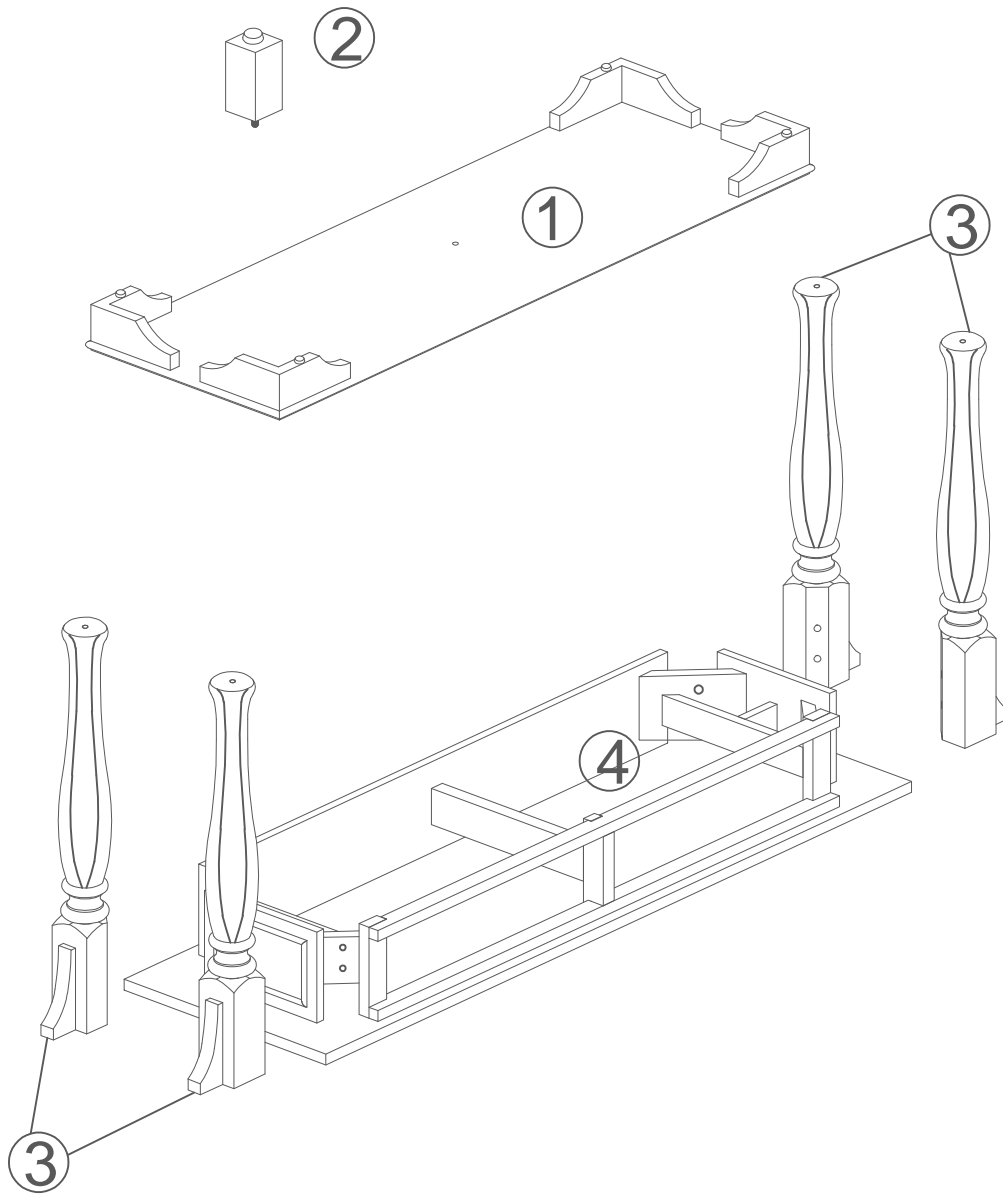

EXPLODED DRAWING :