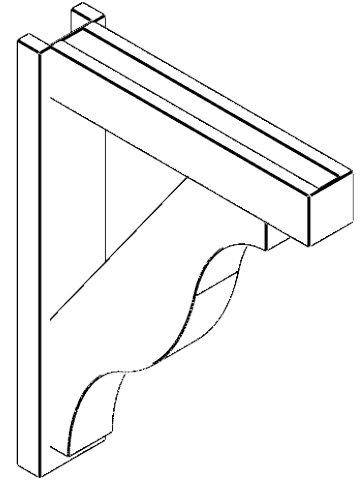

ITEM NUMBER: OUTUROC040X060X26000X34000X040X020X040FST44RCPR

4"W TOP X 6"W BACK X 26"D X 34"H X 4"T TOP X 2"T BACK TIMBERTHANE ROUGH CEDAR FUNSTON FAUX WOOD OPEN OUTLOOKER, BLOCK TOP AND BACK, 4"W CLOSED BRACE, PRIMED TAN

SIDE PROFILE

FRONT PROFILE

ISOMETRIC

EKENA MILLWORK
2300 WEST MAIN ST.
CLARKSVILLE, TX 75426
TOLL FREE: 866-607-0453
WWW.EKENAMILLWORK.COM

NOTES

1. INSTALLATION TO BE COMPLETED IN ACCORDANCE WITH MANUFACTURER'S SPECIFICATIONS.
2. DRAWING MAY NOT BE TO SCALE
3. THIS DRAWING IS INTENDED FOR DESIGN AND PLANNING PURPOSES ONLY.
4. ALL INFORMATION CONTAINED HEREIN WAS CURRENT AT THE TIME OF DEVELOPMENT BUT MUST BE REVIEWED AND APPROVED BY THE PRODUCT MANUFACTURER TO BE CONSIDERED ACCURATE.
5. TIMBERTHANE ARCHITECTURAL PRODUCTS ARE MADE FROM HIGH DENSITY URETHANE AND COME FACTORY PRIMED