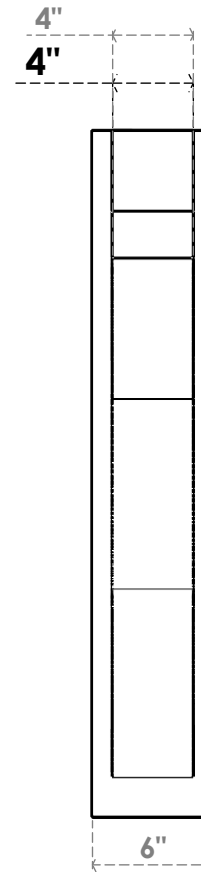

ITEM NUMBER: OUTUROC040X060X26000X34000X040X020X040FST44RCPR

4"W TOP X 6"W BACK X 26"D X 34"H X 4"T TOP X 2"T BACK TIMBERTHANE ROUGH CEDAR FUNSTON FAUX WOOD OPEN OUTLOOKER, BLOCK TOP AND BACK, 4"W CLOSED BRACE, PRIMED TAN

SIDE PROFILE

FRONT PROFILE

ISOMETRIC

EKENA MILLWORK
2300 WEST MAIN ST.
CLARKSVILLE, TX 75426
TOLL FREE: 866-607-0453
WWW.EKENAMILLWORK.COM

NOTES

1. INSTALLATION TO BE COMPLETED IN ACCORDANCE WITH MANUFACTURER'S SPECIFICATIONS.
2. DRAWING MAY NOT BE TO SCALE
3. THIS DRAWING IS INTENDED FOR DESIGN AND PLANNING PURPOSES ONLY.
4. ALL INFORMATION CONTAINED HEREIN WAS CURRENT AT THE TIME OF DEVELOPMENT BUT MUST BE REVIEWED AND APPROVED BY THE PRODUCT MANUFACTURER TO BE CONSIDERED ACCURATE.
5. TIMBERTHANE ARCHITECTURAL PRODUCTS ARE MADE FROM HIGH DENSITY URETHANE AND COME FACTORY PRIMED