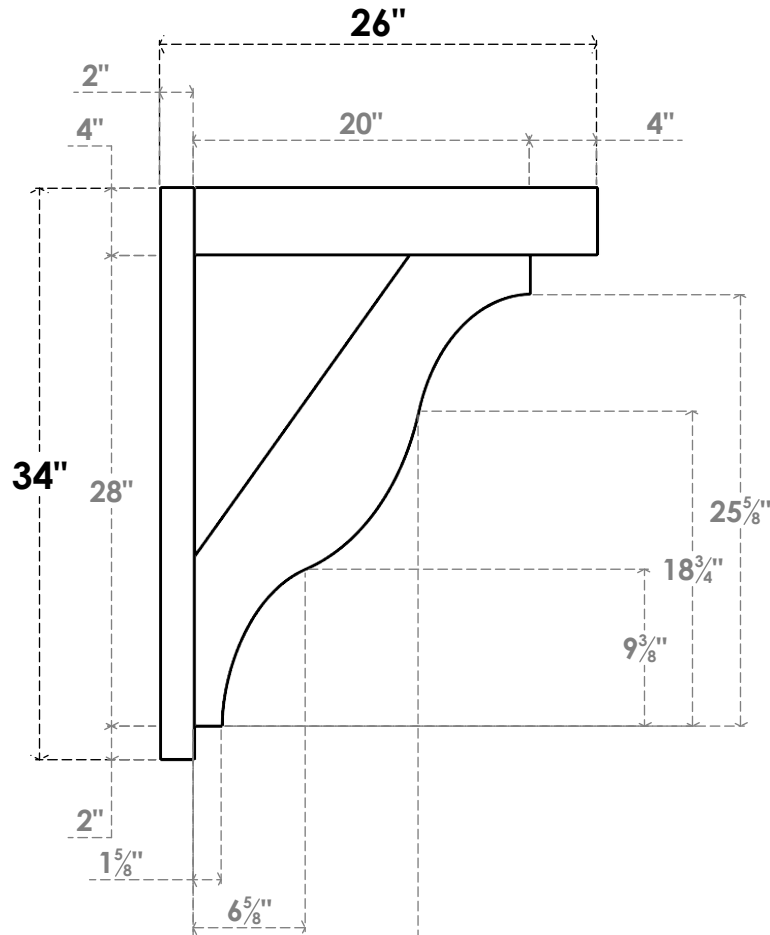

ITEM NUMBER: OUTUROC040X060X26000X34000X040X020X040FST44RCPR

4"W TOP X 6"W BACK X 26"D X 34"H X 4"T TOP X 2"T BACK TIMBERTHANE ROUGH CEDAR FUNSTON FAUX WOOD OPEN OUTLOOKER, BLOCK TOP AND BACK, 4"W CLOSED BRACE, PRIMED TAN

SIDE PROFILE

FRONT PROFILE

ISOMETRIC

EKENA MILLWORK
2300 WEST MAIN ST.
CLARKSVILLE, TX 75426
TOLL FREE: 866-607-0453
WWW.EKENAMILLWORK.COM

NOTES

1. INSTALLATION TO BE COMPLETED IN ACCORDANCE WITH MANUFACTURER'S SPECIFICATIONS.
2. DRAWING MAY NOT BE TO SCALE
3. THIS DRAWING IS INTENDED FOR DESIGN AND PLANNING PURPOSES ONLY.
4. ALL INFORMATION CONTAINED HEREIN WAS CURRENT AT THE TIME OF DEVELOPMENT BUT MUST BE REVIEWED AND APPROVED BY THE PRODUCT MANUFACTURER TO BE CONSIDERED ACCURATE.
5. TIMBERTHANE ARCHITECTURAL PRODUCTS ARE MADE FROM HIGH DENSITY URETHANE AND COME FACTORY PRIMED