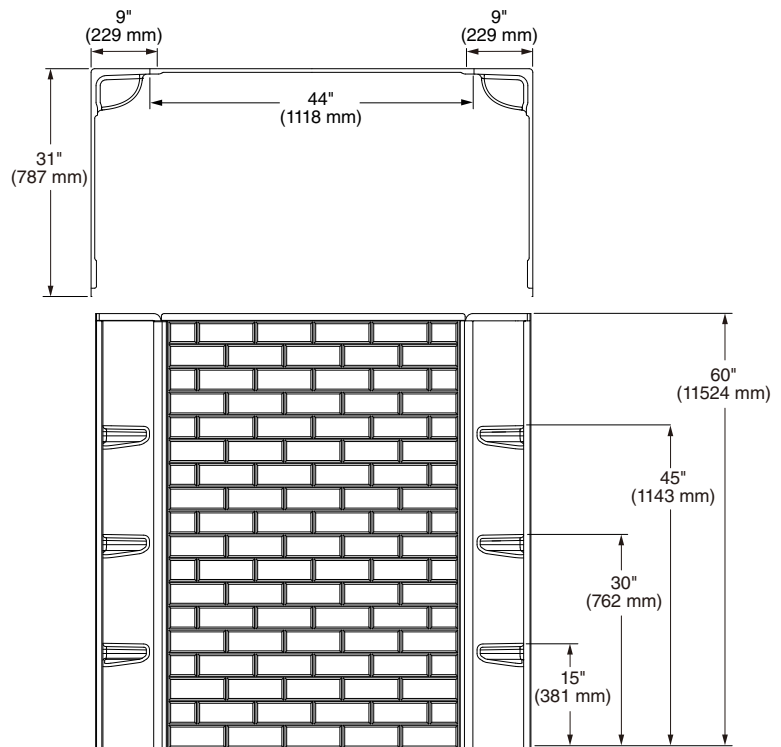

Elevate™ 60" x 60" 3-piece Tub Wall Set

2947BWT60.011

- 3-piece wall set
- Subway patterned design
- Tile-like texture without the mess of grout
- Easy-to-clean, high-impact polystyrene material
- Built-in storage with 3 shelves in each corner
- Engineered to fit in smaller packaging for easier transport and handling
- Includes connection extrusions for a no-gap install
- Must be installed with glue over OSB board, sold separately
- 10 Year Warranty

Nominal Dimensions:

60" wide x 30" deep x 60" high
(1524 x 762 x 1524 mm)

To Be Specified - Required:

- Color: .011 Arctic White

To Be Specified - Optional:

- Tub: 2576102 (RH), 2576202 (LH)
- Tub Door: AM00837400