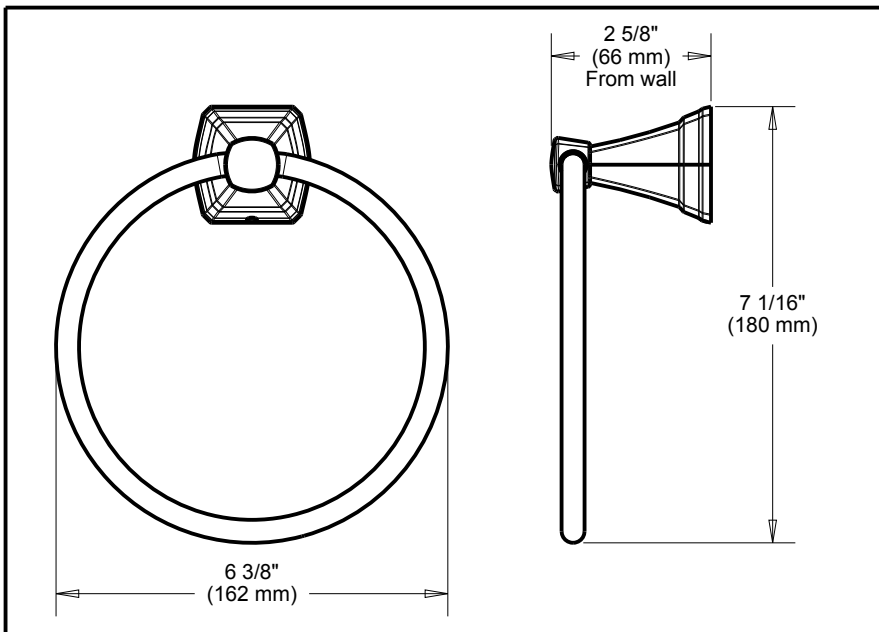

DELTA[®]

ACCESSORIES

- Flynn™ Bath Collection
- Towel Ring

Submitted Model No.: _____

Specific Features: _____

STANDARD SPECIFICATIONS:

- Wood blocking is preferable behind all wall surfaces. If wood blocking is not available, the following fasteners are suggested: Tile/Masonry-Plastic or lead Anchors Plaster/drywall-Toggle bolts.
- Mounting hardware and mounting template included with product.