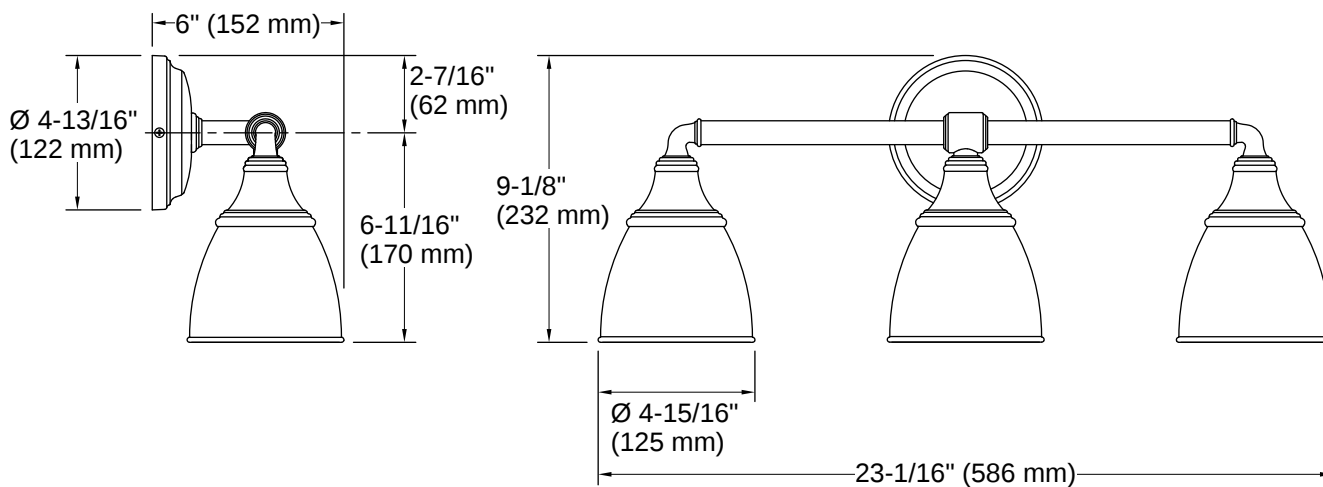

Codes/Standards

CSA C22.2 No. 250.0
cETL Listed
ETL Listed

Technical Information

All product dimensions are nominal.

Number of Lights:	3
Lighting Type:	Socket-based
Number of Shades:	3
Hanging Type:	Non-hanging

Material

1. Premium metal construction for durability and reliability
   - KOHLER finishes resist corrosion and tarnishing
2. ---

Required Electrical Service

One circuit required.

1.5 A

Warranty

See website for detailed warranty information.

KOHLER® Faucet Lifetime Limited Warranty

1-800-4KOHLER (1-800-456-4537)
Kohler Co. reserves the right to make revisions without notice to product specifications.
For the most current specification sheet, go to www.kohler.com USA or www.kohler.ca Canada.
3-27-2026 15:9 - US-CA

Installation Notes

Install this product according to the installation instructions.