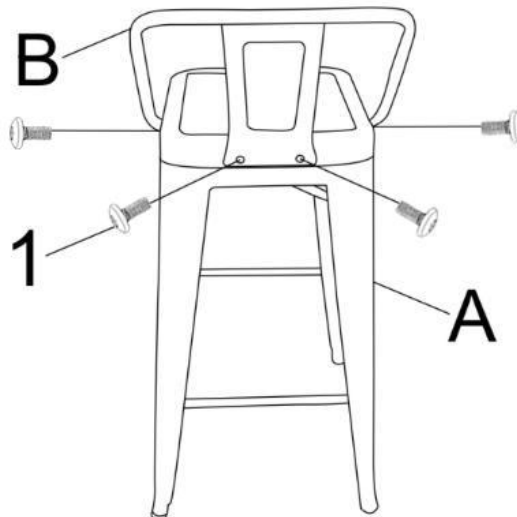

STEP 2

Attach Back (B) to Seat (A) with Allen Key Screws (1).
Use Allen Key (2) to tighten.