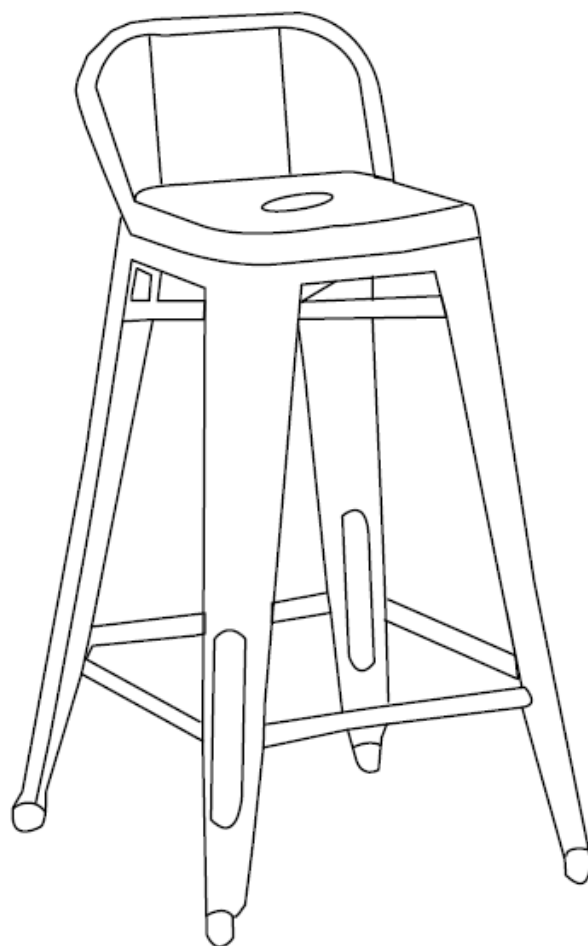

**SIMPLEHOME™**  
— LIFE BY DESIGN —

*Wynden+Hall*  
HOME DECOR  
brooklyn + max™

**RAYNE / JOSEPHINE / KEELEY**

---

**30 inch METAL BAR STOOL**

**MODEL # AXCRAY30-01-DBL**

**SIMPLIHOME™**  
— LIFE BY DESIGN —