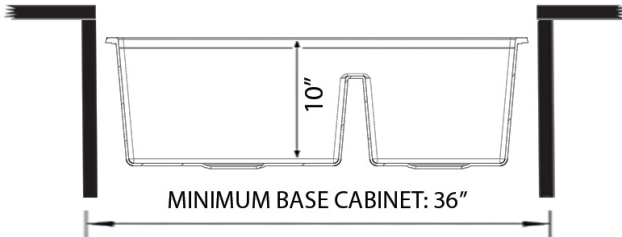

OPTIONAL ACCESSORIES (SOLD SEPARATELY)

DIMENSIONS

SCAN TO REGISTER YOUR WARRANTY

or visit
www.ruvati.com/register

RUVATI USA
www.ruvati.com

Phone: 1.855.478.8284
Email: support@ruvati.com