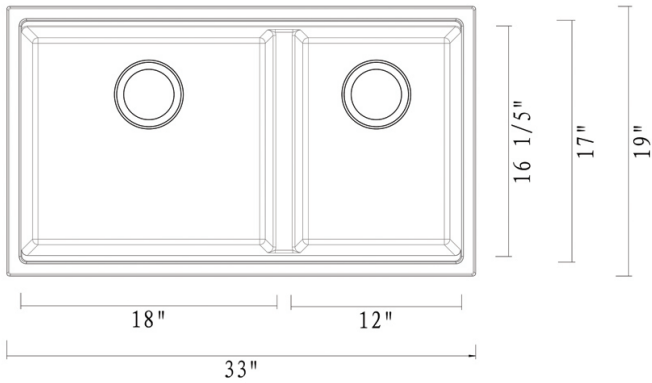

OPTIONAL ACCESSORIES (SOLD SEPARATELY)

DIMENSIONS

SCAN TO REGISTER YOUR WARRANTY

or visit
www.ruvati.com/register

RUVATI USA
www.ruvati.com

Phone: 1.855.478.8284
Email: support@ruvati.com