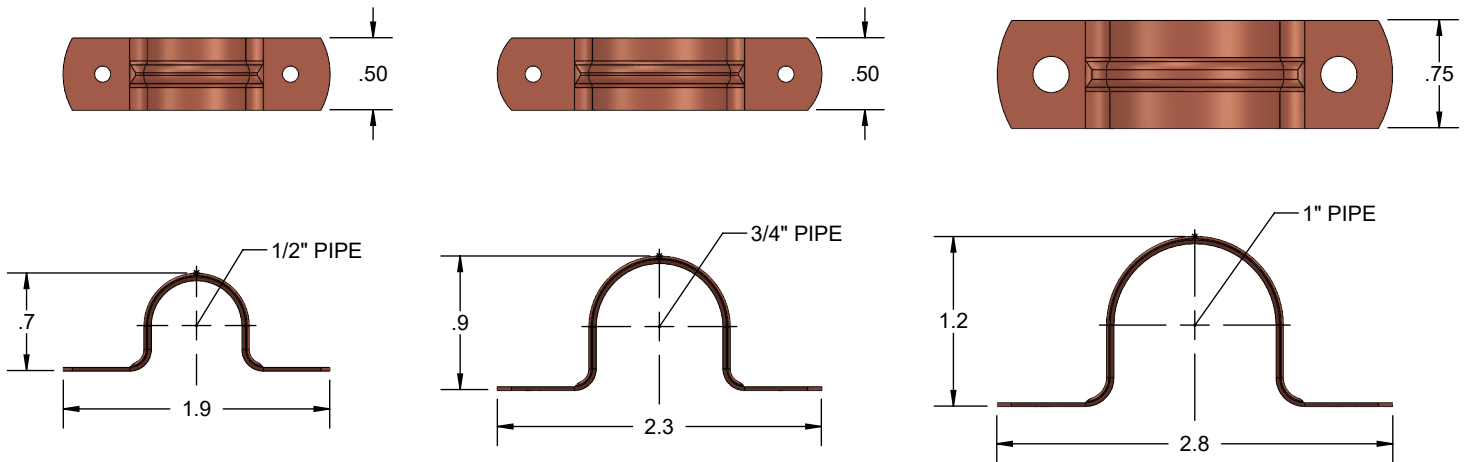

# PRODUCT SPECIFICATION DRAWING

## HOLDRITE® 2 Hole Copper Straps

Model #	Pipe Size
CPS050	1/2"
CPS075	3/4"
CPS100	1"

**HOLDRITE® 2 Hole Copper Straps can be fastened directly to studs, joists, or walls with nails or screws to support copper CTS tubing.**

### Product Information:

- Material: Copper-Plated Steel.

THIS INFORMATION IS PROPRIETARY TO RWC AND IS SUBJECT TO CHANGE WITHOUT NOTICE. IT MAY NOT BE REPRODUCED IN PART OR WHOLE WITHOUT WRITTEN AUTHORIZATION.