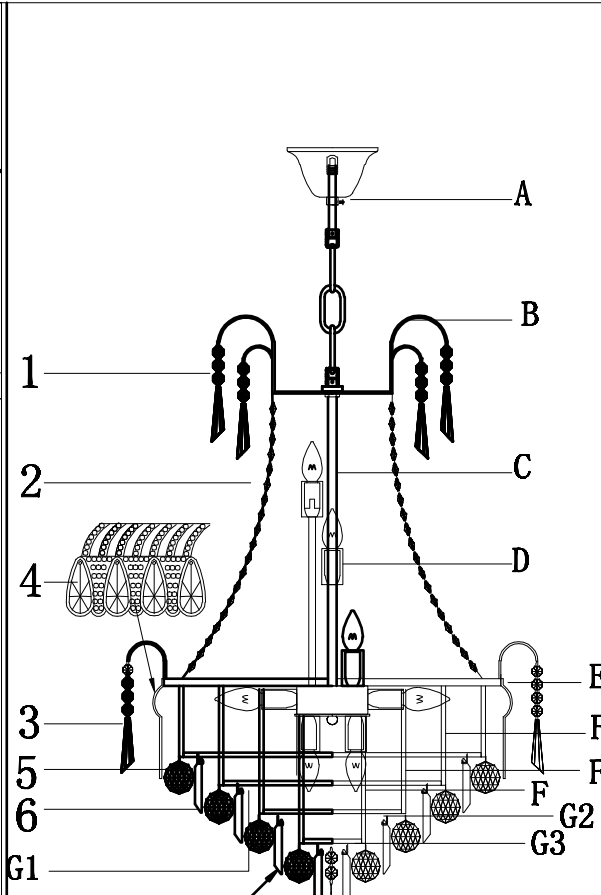

NO:9939-600

SKU:DS-SZ41-1408457001

# Product installation diagram

In order to ensure that the products you buy can be more convenient to use, please read the instructions carefully, and please be sure to refer to the drawings for assembly by professionals

**installation steps:**

- 1: open the package to see if there are incomplete parts, according to the drawings to check whether the accessories are complete;
- 2: According to the lamp body supporting light source (light bulb or lamp cup) installed;
- 3: Put crystal jewelry or other accessories in order on the drawing.
- 4: Use a clean cotton cloth to polish the crystal or other parts;

**Installation tips:** Do not turn the lamp body when hanging the crystal, to avoid the lamp body falling off due to the bolt withdrawing from the connector

number	picture	quantity
A		1
B		1
C		1
D		1
E		1
F	 5.7in x 4 set 7.5 x 4 set 9.1in x 4 set	
	 G1 x 1      G2 x 1      G3 x 1	
1		44
2		30
3		38
4		22
5		96
6		81