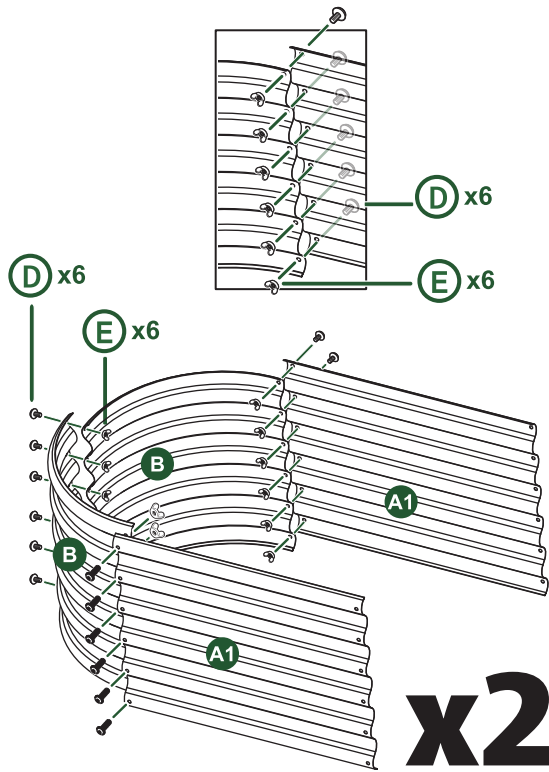

Dimension L81" x W81" x H18"

DUE TO THE MANUFACTURING PROCESS BED SIZING MAY VARY +/-2"(50MM)

TOOLS PROVIDED

1 PERSON ASSEMBLY

UP TO 45 MIN. ASSEMBLY

Tip: If possible, an electric drill could be recommended for shortening your installing time.

ASSEMBLY STEPS:

1 Attach two A1 long Straight panles & two B Curved corner panels, secure them with D screws & E wingnuts. Repeat to assemble the other end, making them as two halves garden beds.

Make sure to keep the wingnuts inside and the screws outside, tighten them for reinforcement. Failure to tighten the wingnuts and screws to its maximum may cause failure