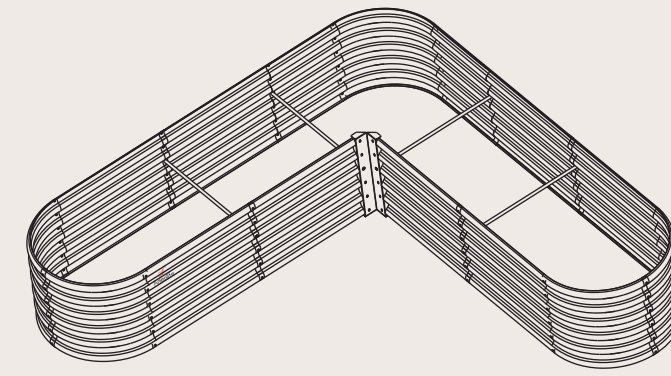

- Strong
- Permeability
- Protection
- Weather Resistant
- Rust Resistant
- Easy Assembly

INSTRUCTION MANUAL

Galvanized Raised Garden Bed
ANG020 / ANG021