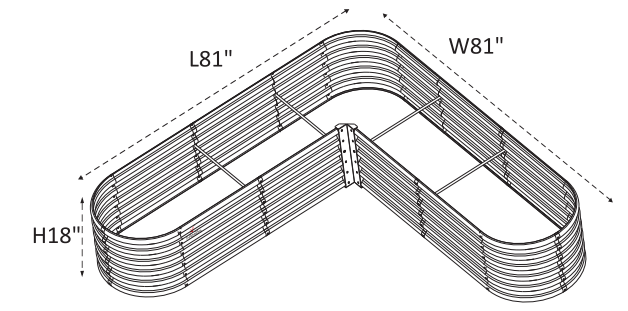

	ANG021	ANG022	ANG023	ANG024
Shape	Heart-Shape	Elevated Bed	Elevated Bed	Round
Dimension	81"x81"x18"H	48"x24"x35"H	48"x24"x35"H	35"x35"x24"H
Color	Antique White	Quartz Grey	Antique White	Quartz Grey
Package	1 Pack	1 Pack	1 Pack	2 Pack

Enjoy Your Garden Time

- Strong
- Permeability
- Protection
- Weather Resistant
- Rust Resistant
- Easy Assembly

INSTRUCTION MANUAL

Galvanized Raised Garden Bed
ANG020 / ANG021

Rectangular Raised Garden Bed Instructions for Assembly

Dimension L81" x W81" x H18"

DUE TO THE MANUFACTURING PROCESS BED SIZING MAY VARY +/-2"(50MM)

TOOLS PROVIDED

1 PERSON ASSEMBLY

UP TO 45 MIN. ASSEMBLY

Tip: If possible, an electric drill could be recommended for shortening your installing time.