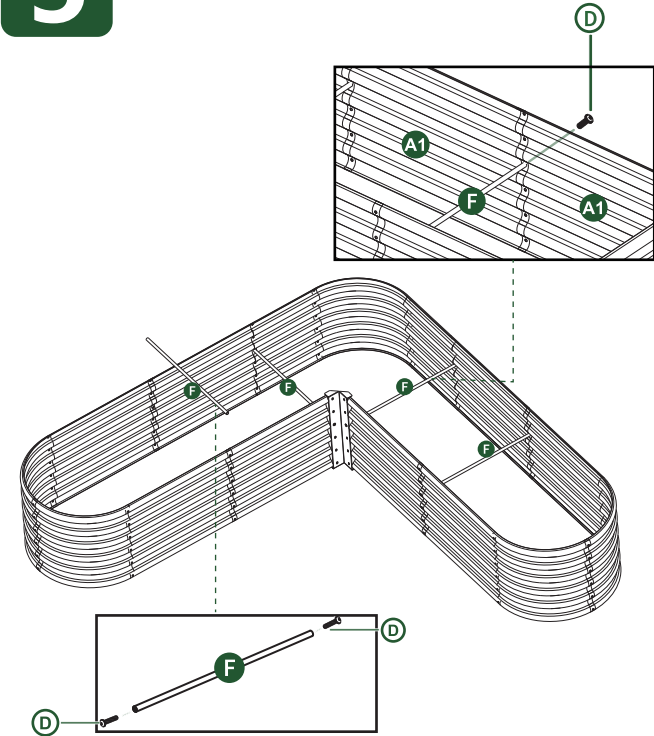

ASSEMBLY STEPS:

1 Attach two A1 long Straight panles & two B Curved corner panels, secure them with D screws & E wingnuts. Repeat to assemble the other end, making them as two halves garden beds.

Make sure to keep the wingnuts inside and the screws outside, tighten them for reinforcement. Failure to tighten the wingnuts and screws to its maximum may cause failure

2 Attach two A2 short Straight panles & one B Curved corner panel, secure them with D screws & E wingnuts.

3 Attach two A1 long Straight panles & one C Inner corner bracket, secure them with D screws & E wingnuts, keep the 3rd connector holes empty.

4 Connected last two A1 long Straight panles to all connected parts in the last three steps, secure them with D screws & E wingnuts, keep the 3rd connector holes empty.

5 Secure four F Bracing rods in the 3rd connector holes with D screws.