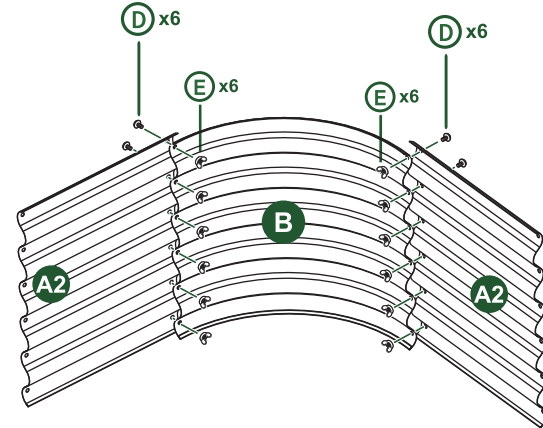

ASSEMBLY STEPS:

1 Attach two A1 long Straight panles & two B Curved corner panels, secure them with D screws & E wingnuts. Repeat to assemble the other end, making them as two halves garden beds.

Make sure to keep the wingnuts inside and the screws outside, tighten them for reinforcement. Failure to tighten the wingnuts and screws to its maximum may cause failure

2 Attach two A2 short Straight panles & one B Curved corner panel, secure them with D screws & E wingnuts.

3 Attach two A1 long Straight panles & one C Inner corner bracket, secure them with D screws & E wingnuts, keep the 3rd connector holes empty.