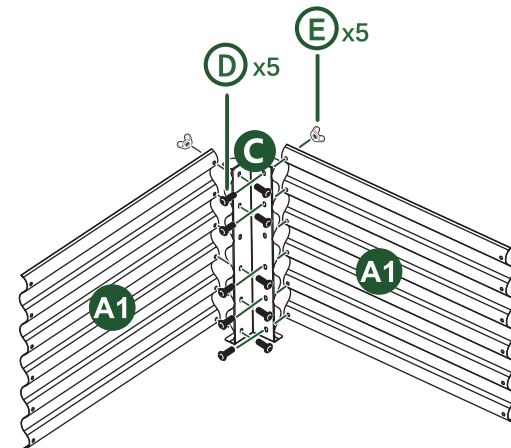

ASSEMBLY STEPS:

1 Attach two A1 long Straight panles & two B Curved corner panels, secure them with D screws & E wingnuts. Repeat to assemble the other end, making them as two halves garden beds.

Make sure to keep the wingnuts inside and the screws outside, tighten them for reinforcement. Failure to tighten the wingnuts and screws to its maximum may cause failure

2 Attach two A2 short Straight panles & one B Curved corner panel, secure them with D screws & E wingnuts.

3 Attach two A1 long Straight panles & one C Inner corner bracket, secure them with D screws & E wingnuts, keep the 3rd connector holes empty.