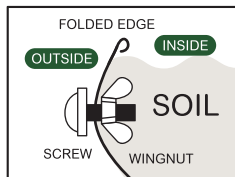

ASSEMBLY STEPS:

1 Attach two A1 long Straight panles & two B Curved corner panels, secure them with D screws & E wingnuts. Repeat to assemble the other end, making them as two halves garden beds.

Make sure to keep the wingnuts inside and the screws outside, tighten them for reinforcement. Failure to tighten the wingnuts and screws to its maximum may cause failure