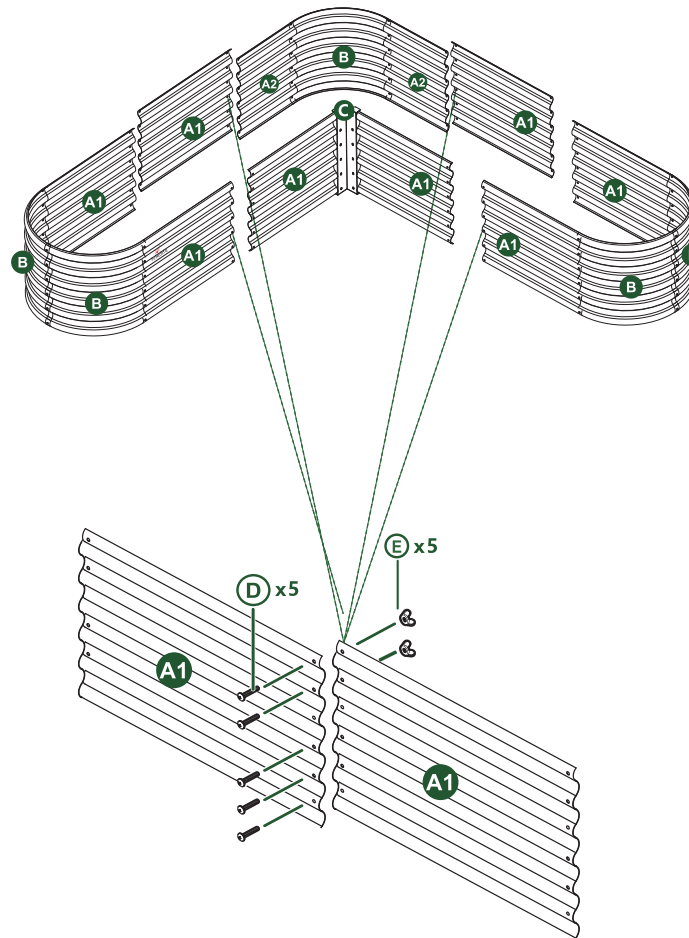

4 Connected last two A1 long Straight panles to all connected parts in the last three steps, secure them with D screws & E wingnuts, keep the 3rd connector holes empty.