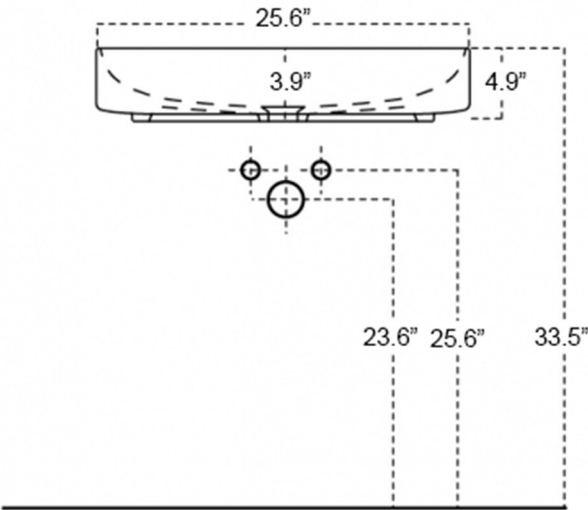

Top Counter 6540

Features

- Bathroom Sink
- Made of Ceramic
- Glossy White Finish
- Without Overflow
- Countertop (Vessel) Installation

Related Items:

- WSBC 00076 | Push Waste Drain
- WSBC 53922 | Decorative Trap

Finishes:

 Glossy White

SKU# | Options:

- Top Counter 6540 | Glossy White

* WS Bath Collections reserves the right to revise dimensions or information on this sheet without notice

<p>Collection Top</p>	<p>Model Top Counter 6540</p>	<p>Dimensions Metric <i>1 inch = 2.54 cm</i> <i>1 inch = 25.4 mm</i></p>	 <p>1051 Lea Drive - Collegeville, PA 19426 Tel. 215 513 9400 - Fax 610 831 0215 www.ws bathcollections.com - info@ws bathcollections.com</p>
----------------------------------	--	--	---

Collection
Top

Model |
Top Counter 6540

Dimensions Metric
1 inch = 2.54 cm
1 inch = 25.4 mm

1051 Lea Drive - Collegeville, PA 19426
Tel. 215 513 9400 - Fax 610 831 0215
www.ws bathcollections.com - info@ws bathcollectins.com

Bolts

Silicone (optional)

Collection
Top

Model |
Top Counter 6540

Dimensions Metric
1 inch = 2.54 cm
1 inch = 25.4 mm

WS[®]
BATH
COLLECTIONS

1051 Lea Drive - Collegeville, PA 19426
Tel. 215 513 9400 - Fax 610 831 0215
www.ws bathcollections.com - info@ws bathcollections.com