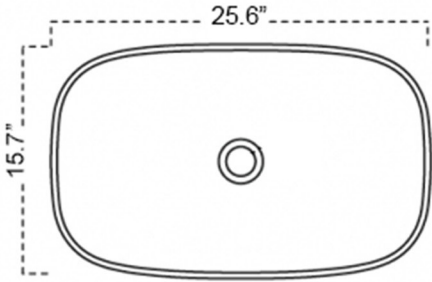

Top Counter 6540

Features

- Bathroom Sink
- Made of Ceramic
- Glossy White Finish
- Without Overflow
- Countertop (Vessel) Installation

Related Items:

- WSBC 00076 | Push Waste Drain
- WSBC 53922 | Decorative Trap

Finishes:

 Glossy White

SKU# | Options:

- Top Counter 6540 | Glossy White

* WS Bath Collections reserves the right to revise dimensions or information on this sheet without notice

<p>Collection Top</p>	<p>Model Top Counter 6540</p>	<p>Dimensions Metric <i>1 inch = 2.54 cm</i> <i>1 inch = 25.4 mm</i></p>	 <p>1051 Lea Drive - Collegeville, PA 19426 Tel. 215 513 9400 - Fax 610 831 0215 www.ws bathcollections.com - info@ws bathcollections.com</p>
----------------------------------	--	--	---

Collection
Top

Model |
Top Counter 6540

Dimensions Metric
1 inch = 2.54 cm
1 inch = 25.4 mm

1051 Lea Drive - Collegeville, PA 19426
Tel. 215 513 9400 - Fax 610 831 0215
www.ws bathcollections.com - info@ws bathcollectins.com

Bolts

Silicone (optional)

Collection
Top

Model |
Top Counter 6540

Dimensions Metric
1 inch = 2.54 cm
1 inch = 25.4 mm

WS[®]
BATH
COLLECTIONS

1051 Lea Drive - Collegeville, PA 19426
Tel. 215 513 9400 - Fax 610 831 0215
www.ws bathcollections.com - info@ws bathcollections.com