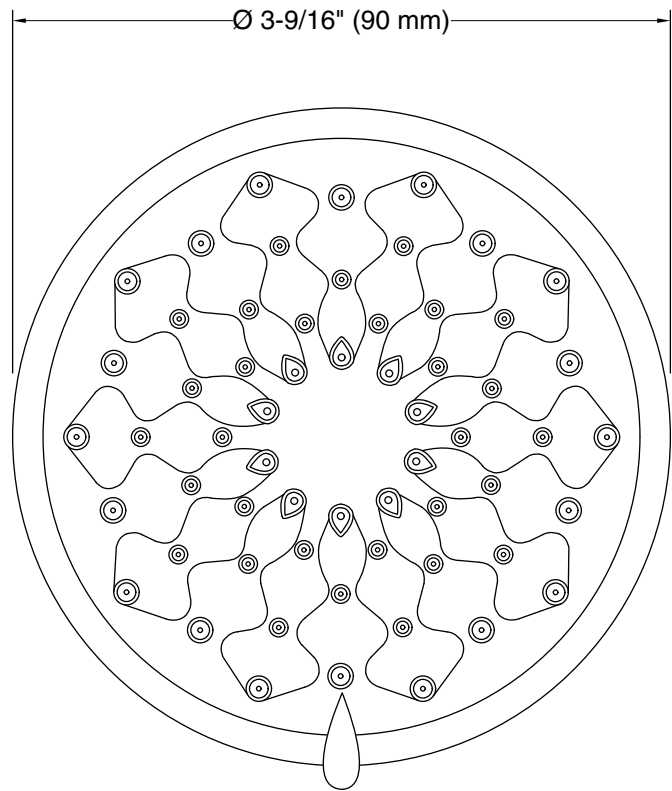

### Features

- Showerhead features transitional nature-inspired design
- Advanced spray engine provides three alternate experiences: wide coverage, intense drenching, and targeted spray
- Wide coverage spray produces an encompassing spray for everyday use
- Intense drenching spray delivers a forceful spray ideal for rinsing shampoo from hair
- Targeted spray is a focused stream for targeting sore muscles or use as a utility spray
- Simple thumb tab smoothly transitions between sprays
- Spray nozzles cover full area of sprayhead
- MasterClean™ sprayface features an easy-to-clean surface that withstands mineral buildup and maximizes spray performance
- 1.75 gpm (6.6 lpm) flow rate.
- 1/2" NPT connection
- This product can help a building earn Water Efficiency points in LEED® Green Building Rating System

#### Color Code Description

	CP	Polished Chrome
	BN	Vibrant® Brushed Nickel

**Technical Information**

All product dimensions are nominal.

**Spout:**

Shower/Rainhead rated max flow: 1.75 gal/min (6.6 l/min)