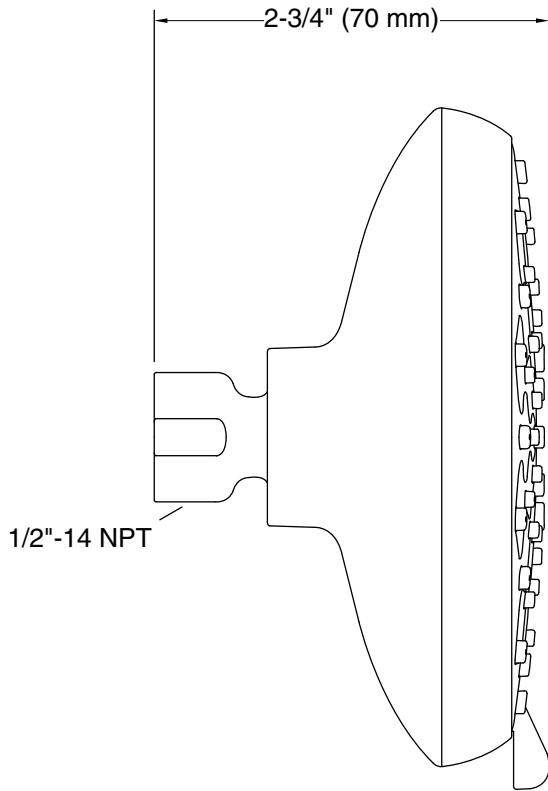

#### Color Code Description

	CP	Polished Chrome
	BN	Vibrant® Brushed Nickel

**Technical Information**

All product dimensions are nominal.

**Spout:**

Shower/Rainhead rated max flow: 1.75 gal/min (6.6 l/min)