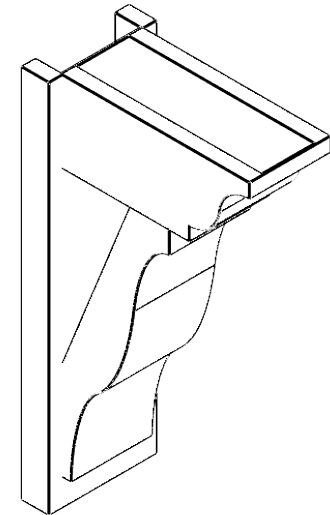

ITEM NUMBER: OUTUROC060X080X16000X28000X060X020X060FST04RCPR

6"W TOP X 8"W BACK X 16"D X 28"H X 6"T TOP X 2"T BACK TIMBERTHANE ROUGH CEDAR FUNSTON FAUX WOOD OPEN OUTLOOKER, TRADITIONAL TOP AND BLOCK BACK, 6"W CLOSED BRACE, PRIMED TAN

SIDE PROFILE

FRONT PROFILE

ISOMETRIC

GENERATED DATE : 07/06/2023

EKENA MILLWORK
2300 WEST MAIN ST.
CLARKSVILLE, TX 75426
TOLL FREE: 866-607-0453
WWW.EKENAMILLWORK.COM

NOTES

1. INSTALLATION TO BE COMPLETED IN ACCORDANCE WITH MANUFACTURER'S SPECIFICATIONS.
2. DRAWING MAY NOT BE TO SCALE
3. THIS DRAWING IS INTENDED FOR DESIGN AND PLANNING PURPOSES ONLY.
4. ALL INFORMATION CONTAINED HEREIN WAS CURRENT AT THE TIME OF DEVELOPMENT BUT MUST BE REVIEWED AND APPROVED BY THE PRODUCT MANUFACTURER TO BE CONSIDERED ACCURATE.
5. TIMBERTHANE ARCHITECTURAL PRODUCTS ARE MADE FROM HIGH DENSITY URETHANE AND COME FACTORY PRIMED