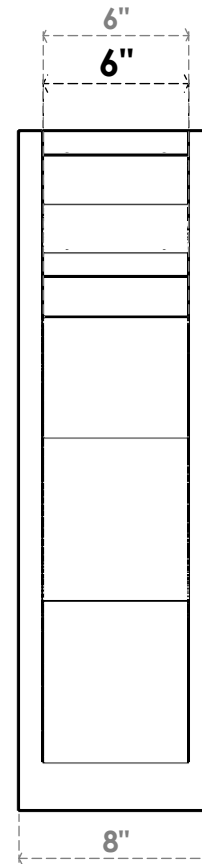

ITEM NUMBER: OUTUROC060X080X16000X28000X060X020X060FST04RCPR

6"W TOP X 8"W BACK X 16"D X 28"H X 6"T TOP X 2"T BACK TIMBERTHANE ROUGH CEDAR FUNSTON FAUX WOOD OPEN OUTLOOKER, TRADITIONAL TOP AND BLOCK BACK, 6"W CLOSED BRACE, PRIMED TAN

SIDE PROFILE

FRONT PROFILE

ISOMETRIC

GENERATED DATE : 07/06/2023

EKENA MILLWORK
2300 WEST MAIN ST.
CLARKSVILLE, TX 75426
TOLL FREE: 866-607-0453
WWW.EKENAMILLWORK.COM

NOTES

1. INSTALLATION TO BE COMPLETED IN ACCORDANCE WITH MANUFACTURER'S SPECIFICATIONS.
2. DRAWING MAY NOT BE TO SCALE
3. THIS DRAWING IS INTENDED FOR DESIGN AND PLANNING PURPOSES ONLY.
4. ALL INFORMATION CONTAINED HEREIN WAS CURRENT AT THE TIME OF DEVELOPMENT BUT MUST BE REVIEWED AND APPROVED BY THE PRODUCT MANUFACTURER TO BE CONSIDERED ACCURATE.
5. TIMBERTHANE ARCHITECTURAL PRODUCTS ARE MADE FROM HIGH DENSITY URETHANE AND COME FACTORY PRIMED