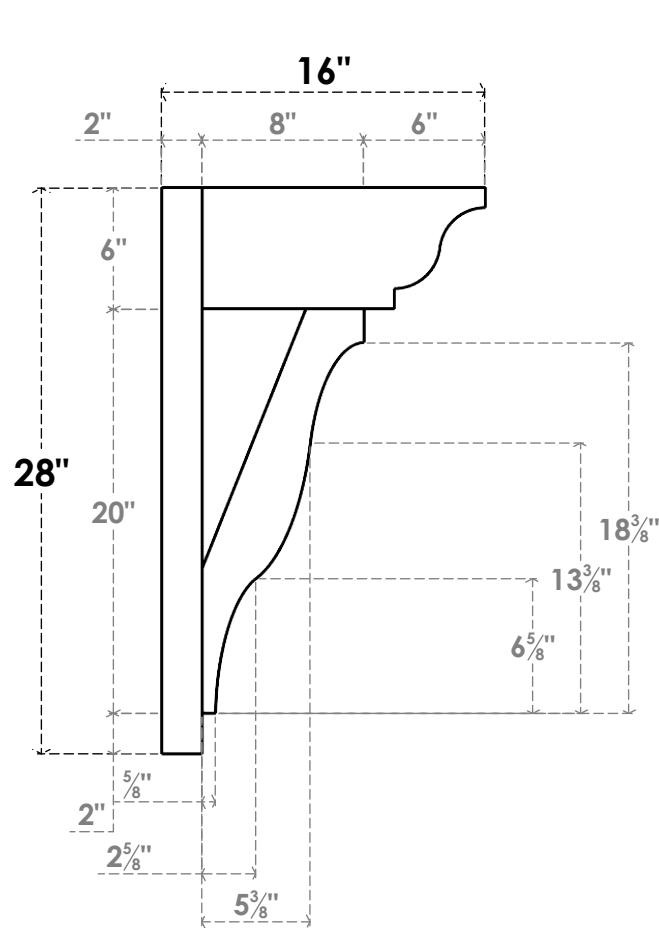

ITEM NUMBER: OUTUROC060X080X16000X28000X060X020X060FST04RCPR

6"W TOP X 8"W BACK X 16"D X 28"H X 6"T TOP X 2"T BACK TIMBERTHANE ROUGH CEDAR FUNSTON FAUX WOOD OPEN OUTLOOKER, TRADITIONAL TOP AND BLOCK BACK, 6"W CLOSED BRACE, PRIMED TAN

SIDE PROFILE

FRONT PROFILE

ISOMETRIC

GENERATED DATE : 07/06/2023

EKENA MILLWORK
2300 WEST MAIN ST.
CLARKSVILLE, TX 75426
TOLL FREE: 866-607-0453
WWW.EKENAMILLWORK.COM

NOTES

1. INSTALLATION TO BE COMPLETED IN ACCORDANCE WITH MANUFACTURER'S SPECIFICATIONS.
2. DRAWING MAY NOT BE TO SCALE
3. THIS DRAWING IS INTENDED FOR DESIGN AND PLANNING PURPOSES ONLY.
4. ALL INFORMATION CONTAINED HEREIN WAS CURRENT AT THE TIME OF DEVELOPMENT BUT MUST BE REVIEWED AND APPROVED BY THE PRODUCT MANUFACTURER TO BE CONSIDERED ACCURATE.
5. TIMBERTHANE ARCHITECTURAL PRODUCTS ARE MADE FROM HIGH DENSITY URETHANE AND COME FACTORY PRIMED