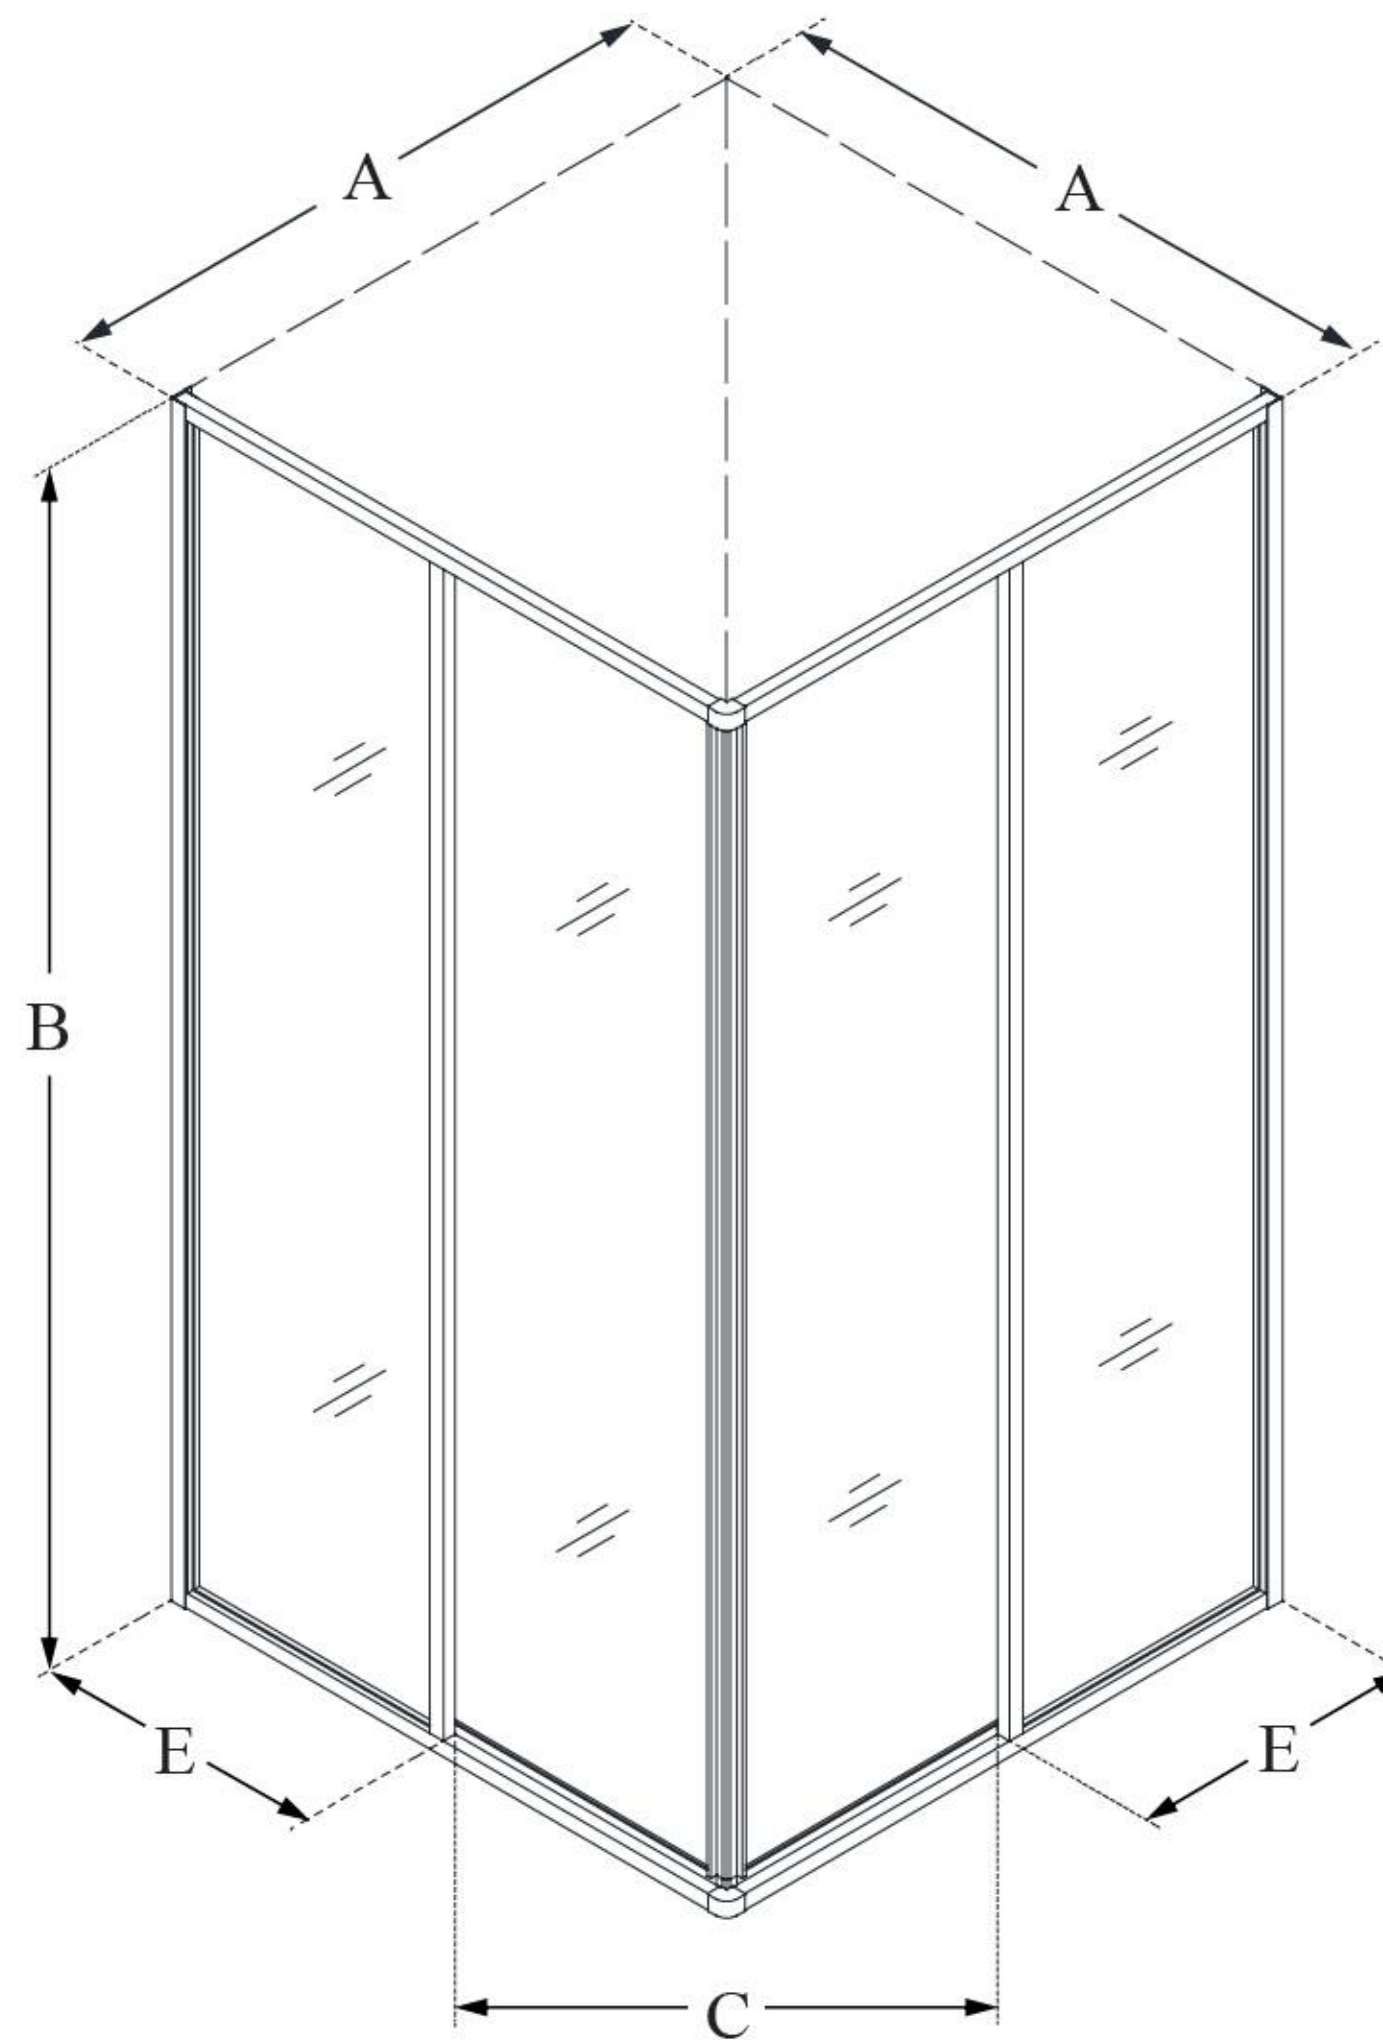

MODEL INFORMATION

SHEN-8140400

CORNERVIEW

DreamLine Cornerview 40 1/2 in.
D x 40 1/2 in. W x 72 in. H Framed
Sliding Shower Enclosure

SLIDING DOOR

CONFIGURATION DIMENSIONS:

A: 40 7/16 in.

MODEL WIDTH

B: 72 in.

MODEL HEIGHT

C: 20 3/4 in.

ACCESS WIDTH

D: 17 7/8 in.

DOOR WIDTH

E: 22 5/8 in.

INLINE PANEL WIDTH