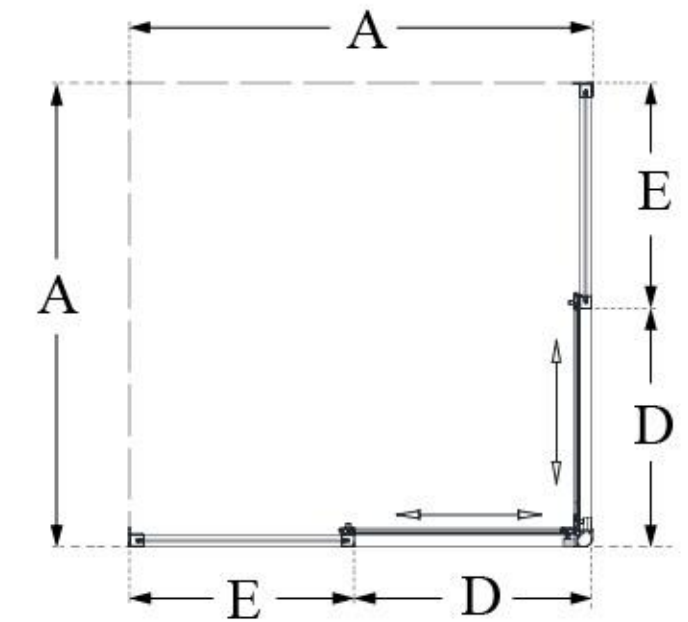

MODEL INFORMATION

SHEN-8140400

CORNERVIEW

DreamLine Cornerview 40 1/2 in.
D x 40 1/2 in. W x 72 in. H Framed
Sliding Shower Enclosure

SLIDING DOOR

CONFIGURATION DIMENSIONS:

A: 40 7/16 in.

MODEL WIDTH

B: 72 in.

MODEL HEIGHT

C: 20 3/4 in.

ACCESS WIDTH

D: 17 7/8 in.

DOOR WIDTH

E: 22 5/8 in.

INLINE PANEL WIDTH