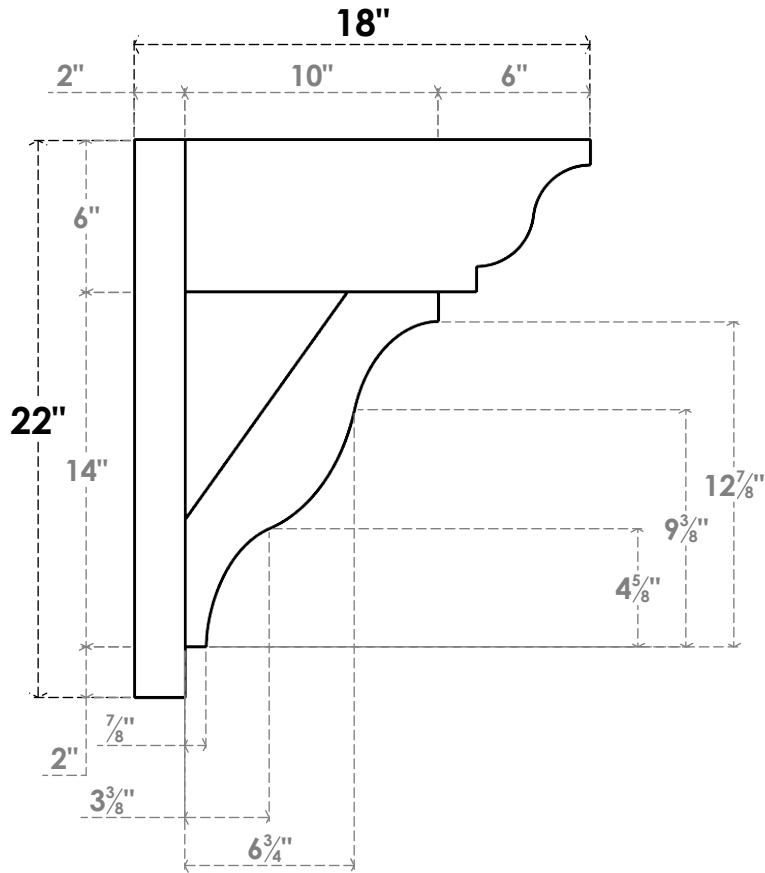

ITEM NUMBER: OUTUROC060X080X18000X22000X060X020X060FST04RCPR

6"W TOP X 8"W BACK X 18"D X 22"H X 6"T TOP X 2"T BACK TIMBERTHANE ROUGH CEDAR FUNSTON FAUX WOOD OPEN OUTLOOKER, TRADITIONAL TOP AND BLOCK BACK, 6"W CLOSED BRACE, PRIMED TAN

SIDE PROFILE

FRONT PROFILE

ISOMETRIC

GENERATED DATE : 07/06/2023

EKENA MILLWORK
2300 WEST MAIN ST.
CLARKSVILLE, TX 75426
TOLL FREE: 866-607-0453
WWW.EKENAMILLWORK.COM

NOTES

1. INSTALLATION TO BE COMPLETED IN ACCORDANCE WITH MANUFACTURER'S SPECIFICATIONS.
2. DRAWING MAY NOT BE TO SCALE
3. THIS DRAWING IS INTENDED FOR DESIGN AND PLANNING PURPOSES ONLY.
4. ALL INFORMATION CONTAINED HEREIN WAS CURRENT AT THE TIME OF DEVELOPMENT BUT MUST BE REVIEWED AND APPROVED BY THE PRODUCT MANUFACTURER TO BE CONSIDERED ACCURATE.
5. TIMBERTHANE ARCHITECTURAL PRODUCTS ARE MADE FROM HIGH DENSITY URETHANE AND COME FACTORY PRIMED