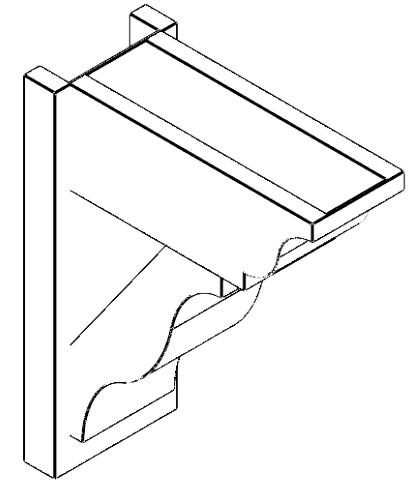

ITEM NUMBER: OUTUROC060X080X18000X22000X060X020X060FST04RCPR

6"W TOP X 8"W BACK X 18"D X 22"H X 6"T TOP X 2"T BACK TIMBERTHANE ROUGH CEDAR FUNSTON FAUX WOOD OPEN OUTLOOKER, TRADITIONAL TOP AND BLOCK BACK, 6"W CLOSED BRACE, PRIMED TAN

SIDE PROFILE

FRONT PROFILE

ISOMETRIC

GENERATED DATE : 07/06/2023

EKENA MILLWORK
2300 WEST MAIN ST.
CLARKSVILLE, TX 75426
TOLL FREE: 866-607-0453
WWW.EKENAMILLWORK.COM

NOTES

1. INSTALLATION TO BE COMPLETED IN ACCORDANCE WITH MANUFACTURER'S SPECIFICATIONS.
2. DRAWING MAY NOT BE TO SCALE
3. THIS DRAWING IS INTENDED FOR DESIGN AND PLANNING PURPOSES ONLY.
4. ALL INFORMATION CONTAINED HEREIN WAS CURRENT AT THE TIME OF DEVELOPMENT BUT MUST BE REVIEWED AND APPROVED BY THE PRODUCT MANUFACTURER TO BE CONSIDERED ACCURATE.
5. TIMBERTHANE ARCHITECTURAL PRODUCTS ARE MADE FROM HIGH DENSITY URETHANE AND COME FACTORY PRIMED