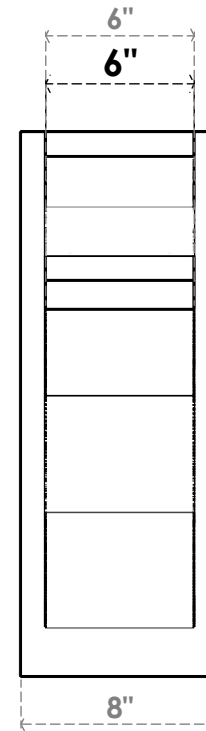

ITEM NUMBER: OUTUROC060X080X18000X22000X060X020X060FST04RCPR

6"W TOP X 8"W BACK X 18"D X 22"H X 6"T TOP X 2"T BACK TIMBERTHANE ROUGH CEDAR FUNSTON FAUX WOOD OPEN OUTLOOKER, TRADITIONAL TOP AND BLOCK BACK, 6"W CLOSED BRACE, PRIMED TAN

SIDE PROFILE

FRONT PROFILE

ISOMETRIC

GENERATED DATE : 07/06/2023

EKENA MILLWORK
2300 WEST MAIN ST.
CLARKSVILLE, TX 75426
TOLL FREE: 866-607-0453
WWW.EKENAMILLWORK.COM

NOTES

1. INSTALLATION TO BE COMPLETED IN ACCORDANCE WITH MANUFACTURER'S SPECIFICATIONS.
2. DRAWING MAY NOT BE TO SCALE
3. THIS DRAWING IS INTENDED FOR DESIGN AND PLANNING PURPOSES ONLY.
4. ALL INFORMATION CONTAINED HEREIN WAS CURRENT AT THE TIME OF DEVELOPMENT BUT MUST BE REVIEWED AND APPROVED BY THE PRODUCT MANUFACTURER TO BE CONSIDERED ACCURATE.
5. TIMBERTHANE ARCHITECTURAL PRODUCTS ARE MADE FROM HIGH DENSITY URETHANE AND COME FACTORY PRIMED