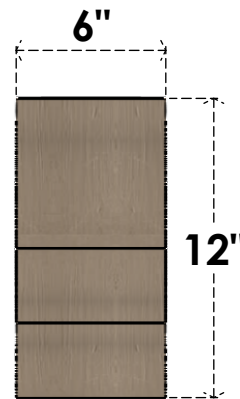

# ITEM NUMBER: CORU06X36X12GRNRCPR

6"W X 36"D X 12"H SERIES 3 THIN GREENSBORO ROUGH CEDAR  
TIMBERTHANE FAUX WOOD CORBEL, PRIMED

**SIDE PROFILE**

**FRONT PROFILE**

**ISOMETRIC**

EKENA MILLWORK  
2300 WEST MAIN ST.  
CLARKSVILLE, TX 75426  
TOLL FREE: 866-607-0453  
WWW.EKENAMILLWORK.COM