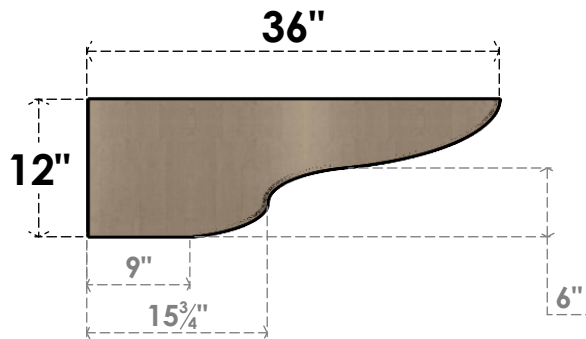

# ITEM NUMBER: CORU06X36X12GRNRCPR

6"W X 36"D X 12"H SERIES 3 THIN GREENSBORO ROUGH CEDAR  
TIMBERTHANE FAUX WOOD CORBEL, PRIMED

**SIDE PROFILE**

**FRONT PROFILE**

**ISOMETRIC**

EKENA MILLWORK  
2300 WEST MAIN ST.  
CLARKSVILLE, TX 75426  
TOLL FREE: 866-607-0453  
WWW.EKENAMILLWORK.COM

NOTES

1. INSTALLATION TO BE COMPLETED IN ACCORDANCE WITH MANUFACTURER'S SPECIFICATIONS.
2. DRAWING MAY NOT BE TO SCALE
3. THIS DRAWING IS INTENDED FOR DESIGN AND PLANNING PURPOSES ONLY.
4. ALL INFORMATION CONTAINED HEREIN WAS CURRENT AT THE TIME OF DEVELOPMENT BUT MUST BE REVIEWED AND APPROVED BY THE PRODUCT MANUFACTURER TO BE CONSIDERED ACCURATE.
5. TIMBERTHANE ARCHITECTURAL PRODUCTS ARE MADE FROM HIGH DENSITY URETHANE AND COME FACTORY PRIMED