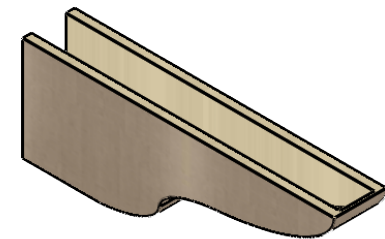

# ITEM NUMBER: CORU06X36X12GRNRCPR

6"W X 36"D X 12"H SERIES 3 THIN GREENSBORO ROUGH CEDAR  
TIMBERTHANE FAUX WOOD CORBEL, PRIMED

**SIDE PROFILE**

**FRONT PROFILE**

**ISOMETRIC**

EKENA MILLWORK  
2300 WEST MAIN ST.  
CLARKSVILLE, TX 75426  
TOLL FREE: 866-607-0453  
WWW.EKENAMILLWORK.COM