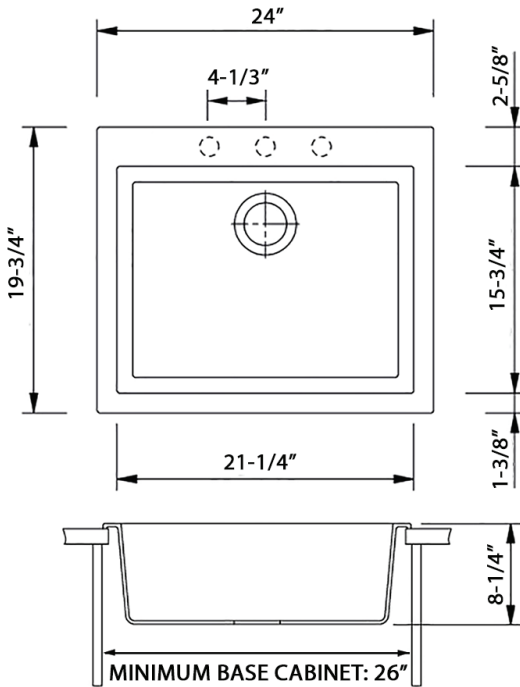

OPTIONAL ACCESSORIES (SOLD SEPARATELY)

DIMENSIONS

cUPC certified by IAPMO
to meet US and Canada
plumbing standards.

**SCAN TO REGISTER
YOUR WARRANTY**

or visit
ruvati.com/register

RUVATI USA
www.ruvati.com

Phone: 1.855.478.8284
Email: support@ruvati.com