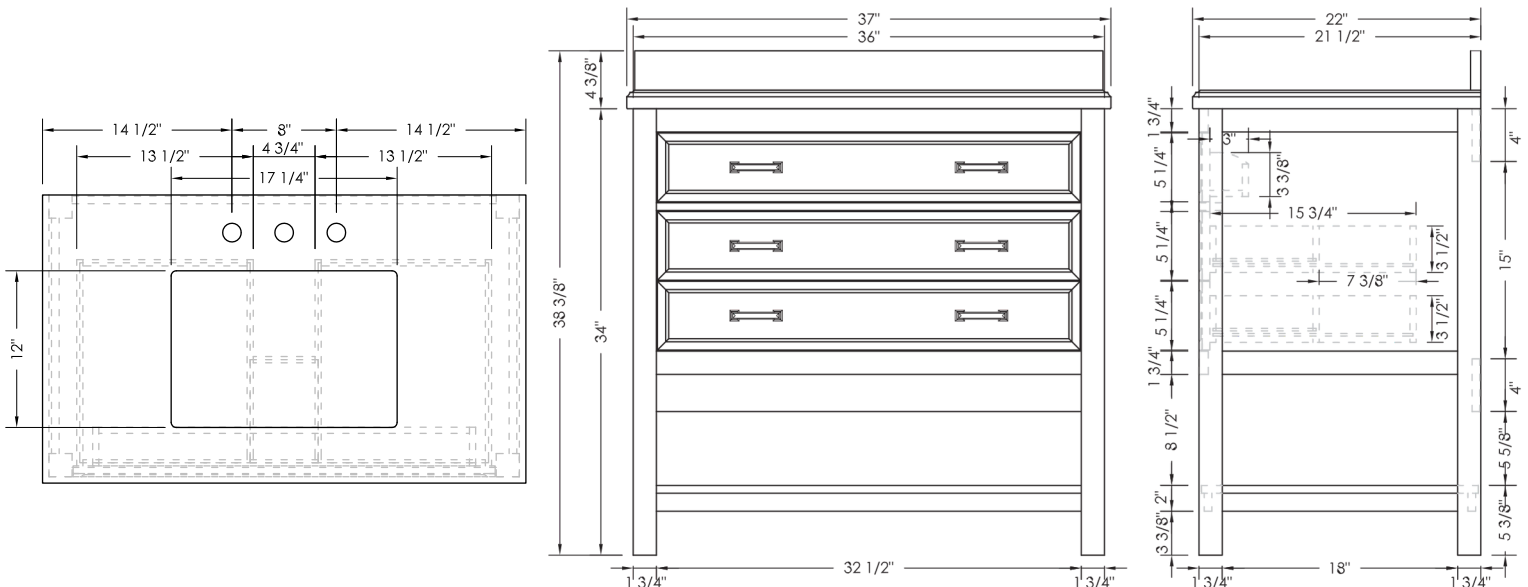

DESIGN ELEMENT

AFFINITY 37" VANITY COMBO

Supplier Model# AF-37-GRY

Assembled combo includes:
Vanity and Carrara marble top, with a
pre-attached rectangular undermount sink and
optional 4" backsplash

Grey finish

Brushed Nickel handles

1 flip-down top drawer

2 slow-closing U-shaped drawers

Open bottom shelf

Adjustable leg levelers for uneven floors

Pre-drilled top for an 8" widespread faucet

Overall Dimensions: 37" x 22" x 38-3/8"H

All dimensions are subject to change and variation without notice.