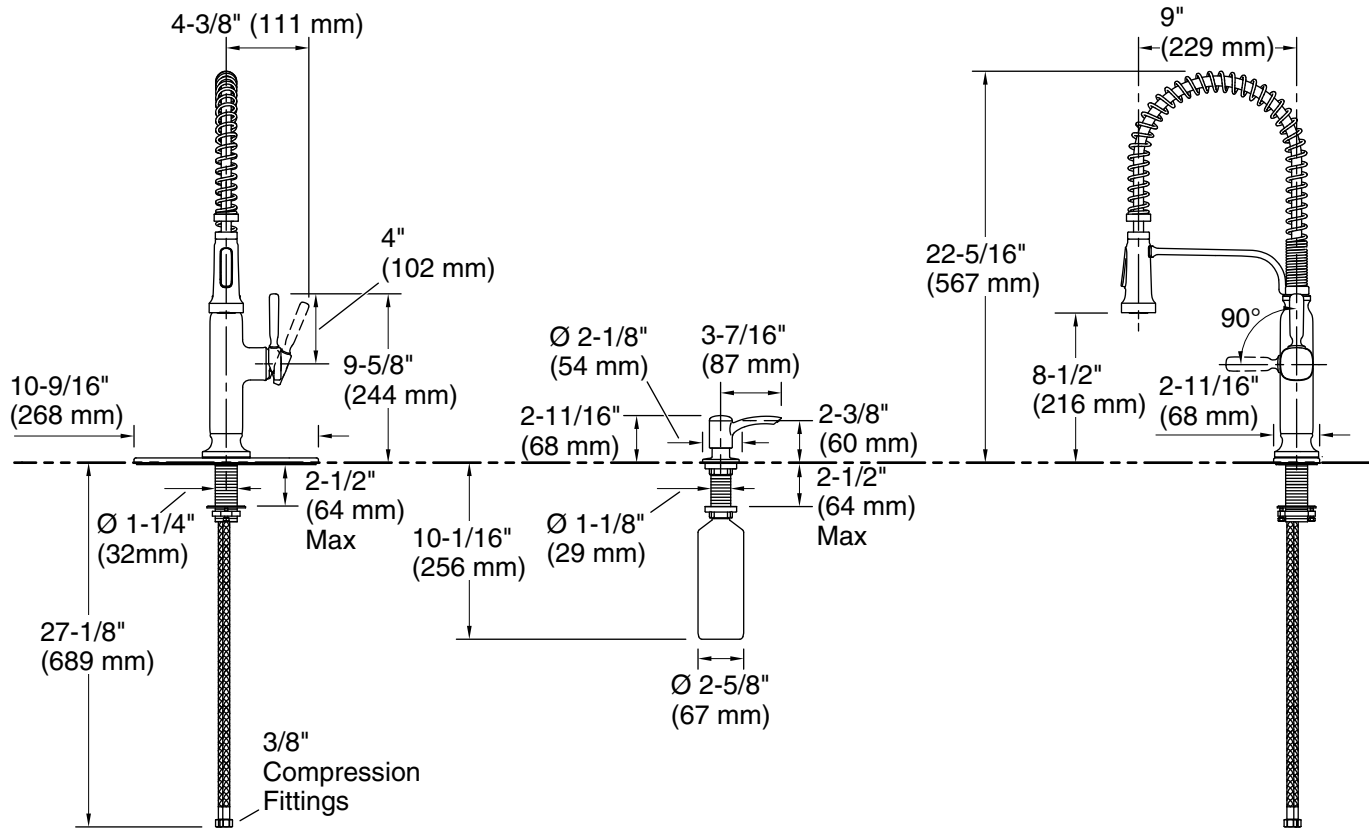

Technical Information

All product dimensions are nominal.

Spout:

Spout reach: 9" (229 mm)

Notes

Install this product according to the installation instructions.

ADA complaint for faucet handles only.

ADA, CSA B651 compliant when installed to the specific requirements of these regulations.