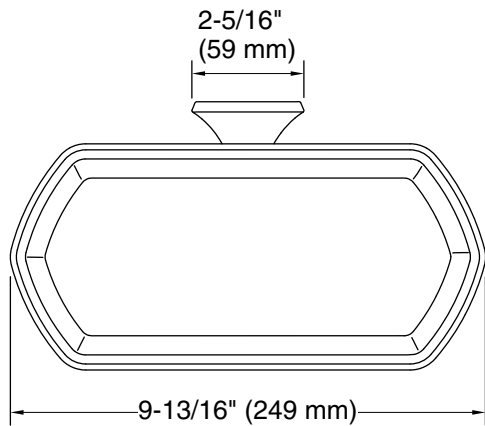

Occasion®
Toilet paper holder with tray
K-27128

Features

- Open-ended holder makes changing toilet paper quick and simple
- Storage tray is convenient for holding personal items
- Part of the Occasion bathroom faucet and accessory collection

Technical Information

All product dimensions are nominal.

Material: Zinc