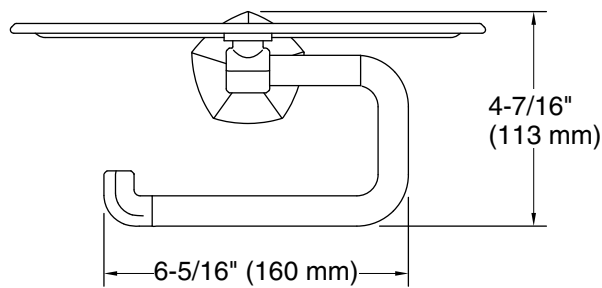

Occasion®
Toilet paper holder with tray
K-27128

Features

- Open-ended holder makes changing toilet paper quick and simple
- Storage tray is convenient for holding personal items
- Part of the Occasion bathroom faucet and accessory collection

Technical Information

All product dimensions are nominal.

Material: Zinc