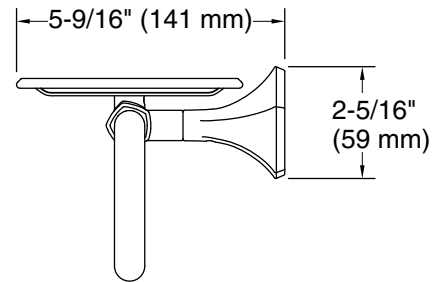

Occasion®
Toilet paper holder with tray
K-27128

Features

- Open-ended holder makes changing toilet paper quick and simple
- Storage tray is convenient for holding personal items
- Part of the Occasion bathroom faucet and accessory collection

Technical Information

All product dimensions are nominal.

Material: Zinc