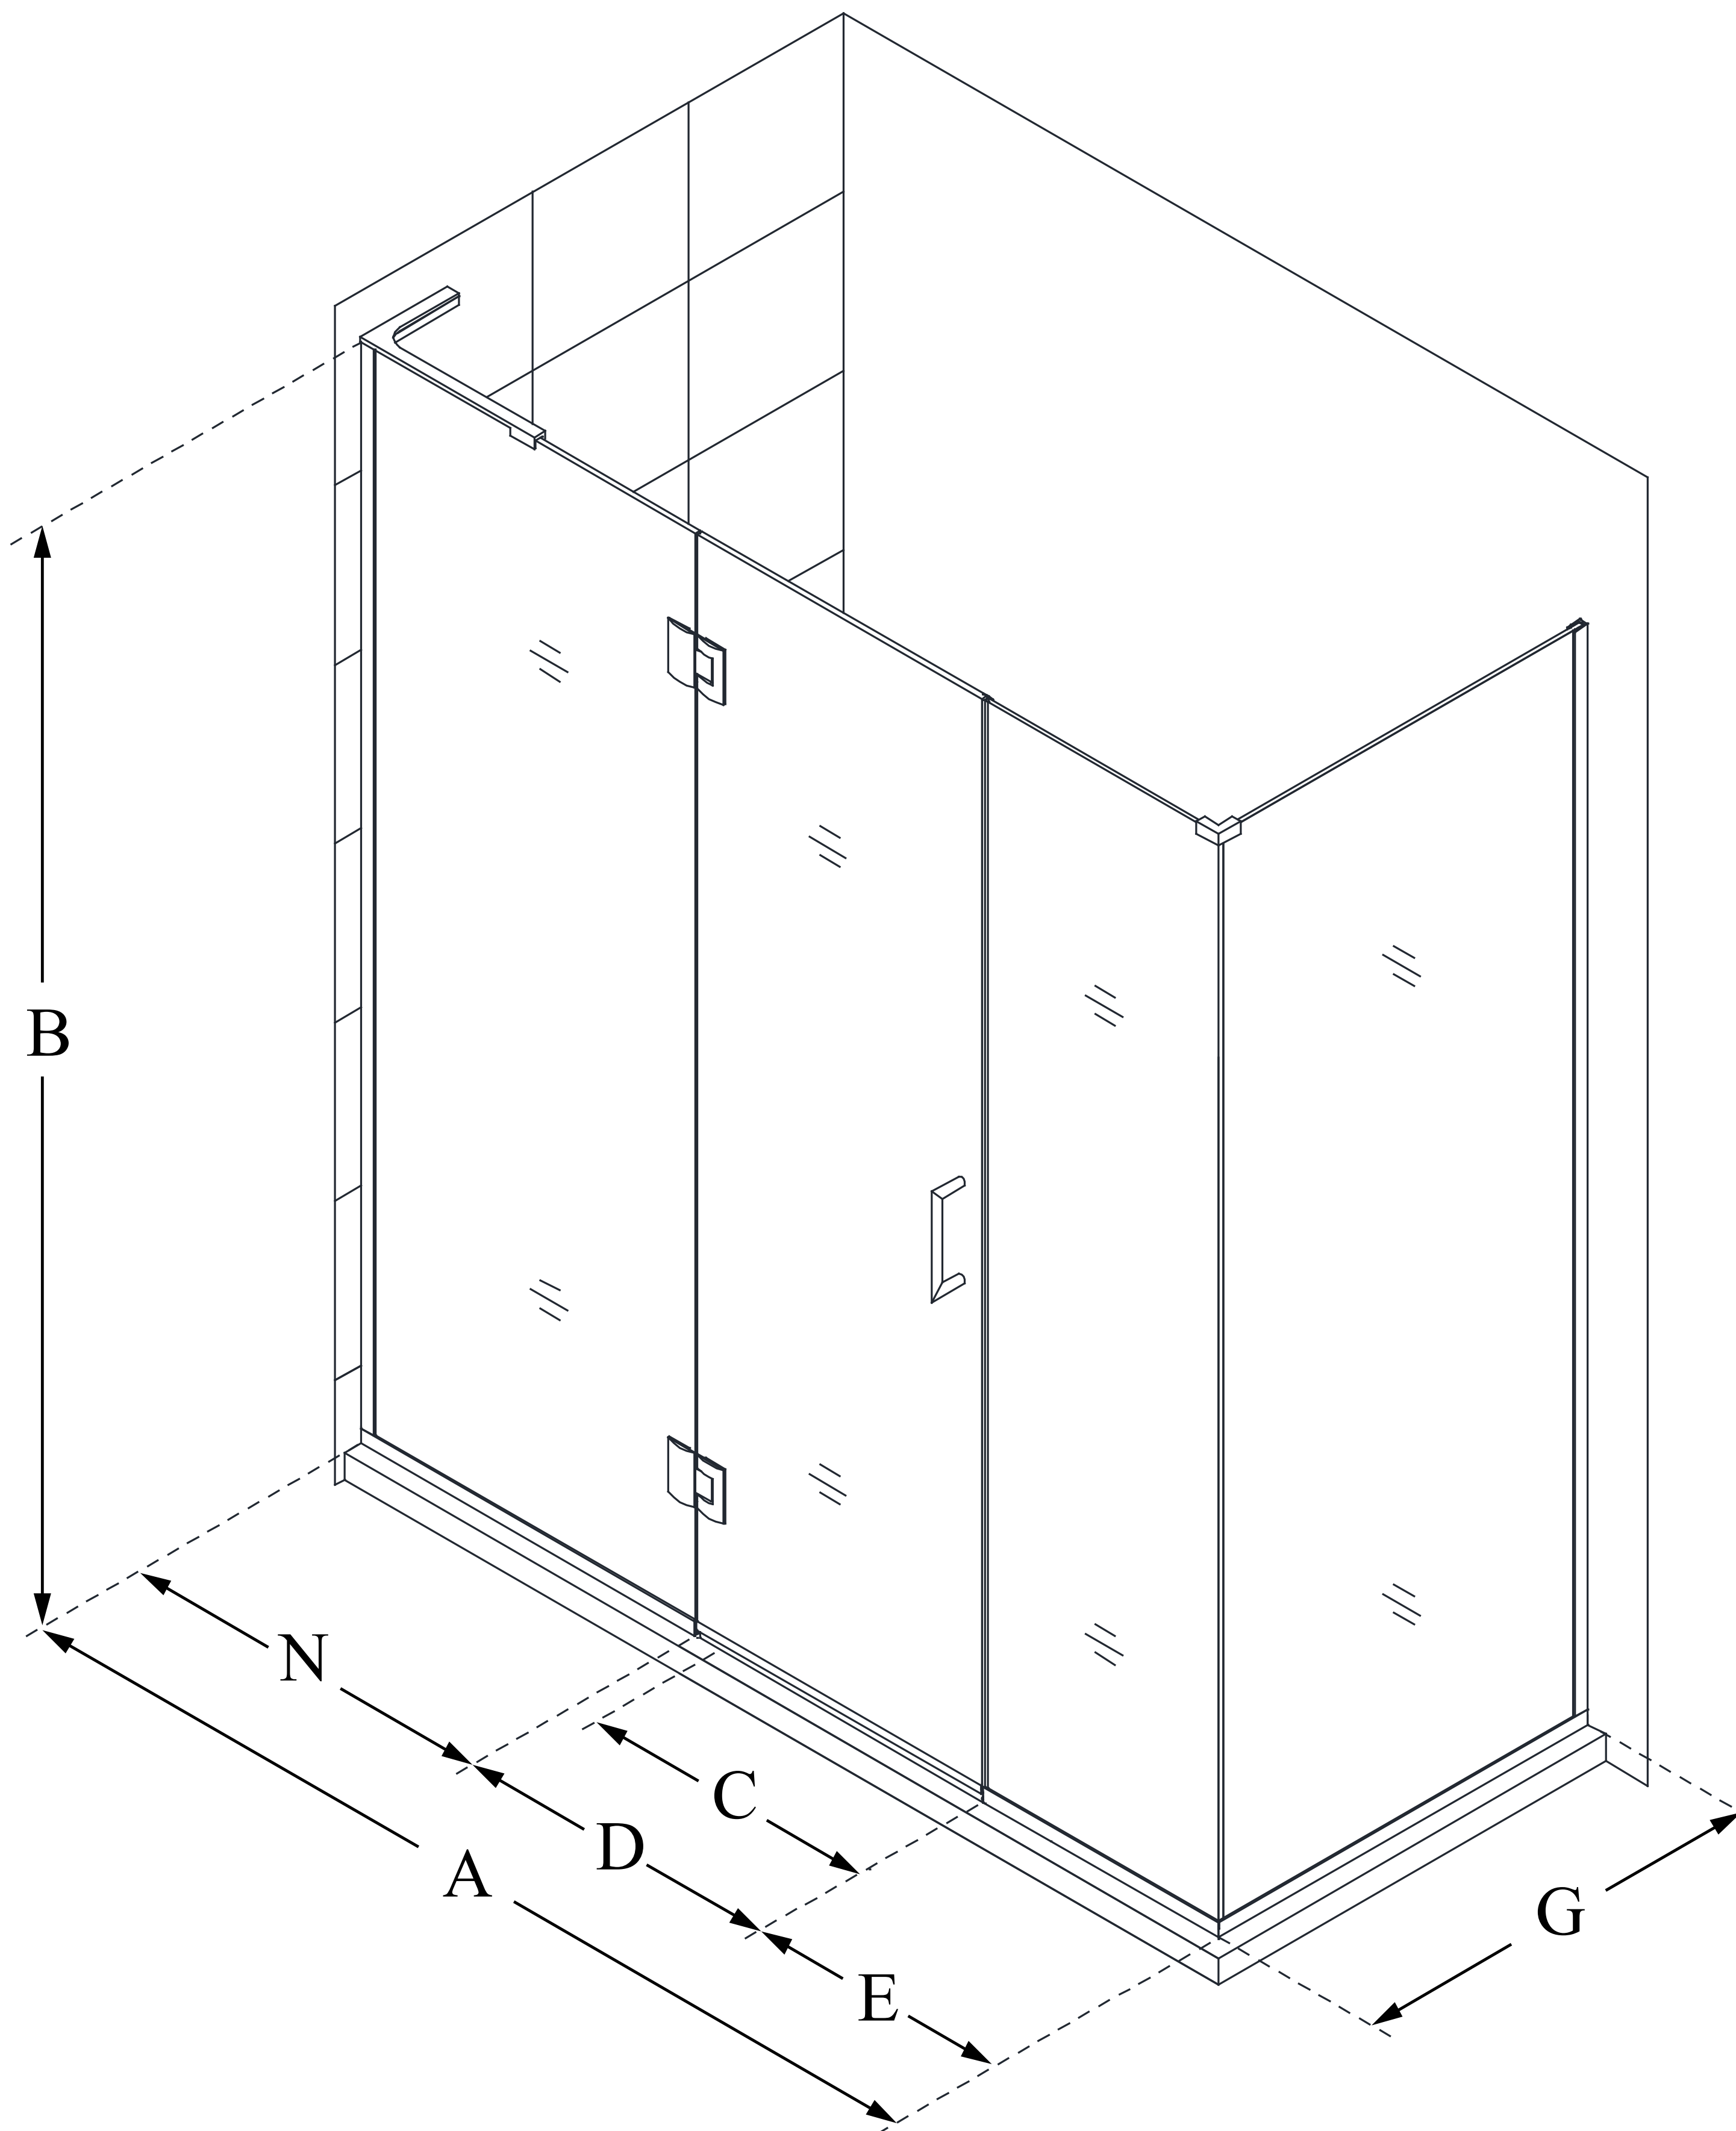

E3242234

UNIDOOR-X

DreamLine Unidoor-X 70" W x 34 3/8" D x 72" H Frameless Hinged Shower Enclosure, Clear Glass

SWING DOOR

CONFIGURATION DIMENSIONS:

A: 70"
MODEL WIDTH

B: 72"
MODEL HEIGHT

C: 23"
ACCESS WIDTH

D: 24"
DOOR WIDTH

E: 22"
INLINE PANEL WIDTH

G: 34 3/8"
RETURN PANEL WIDTH

N: 24"
HINGE PANEL WIDTH

DreamLine reserves the right to update or modify the hardware or materials pictured without prior notice for the purpose of product improvement and customer satisfaction.