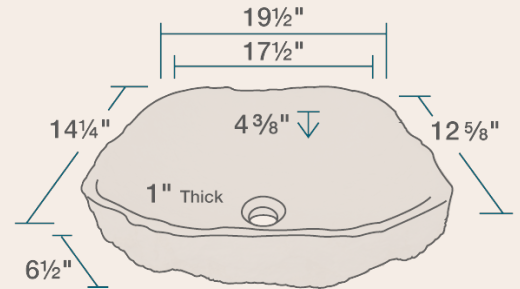

19 1/2" x 14 1/4" x 6 1/2"
 Vessel Installation
 21" Minimum Cabinet Size
 1" Thick Bowl
 Lifetime Warranty

Accessories

*Accessories not included

UPC: 841412112697

Features

<p>Vessel Installation</p> 	<p>21" Minimum Cabinet Size</p> 	<p>1" Thick</p> 	<p>Limited Lifetime Warranty</p> 