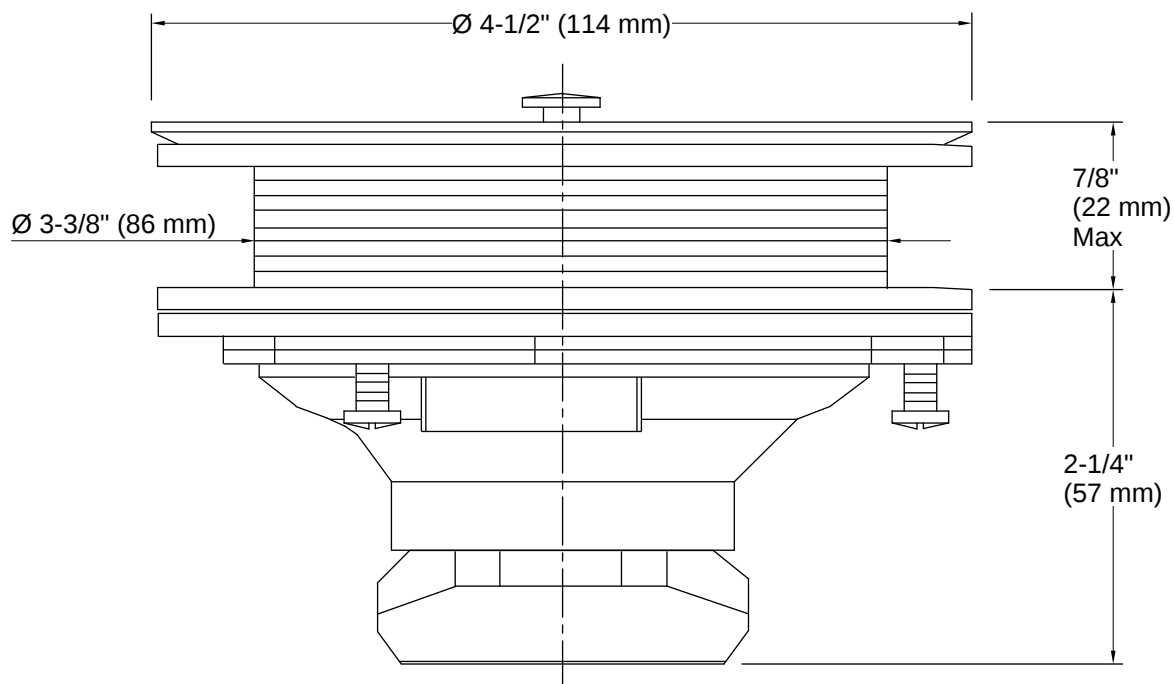

For the most current specification sheet, go to www.kohler.com USA or www.kohler.ca Canada.

3-27-2026 19:26 - US-CA

Installation

- Fits sinks with standard 3-1/2" or 4" outlet

Installation Notes

Install this product according to the installation instructions.