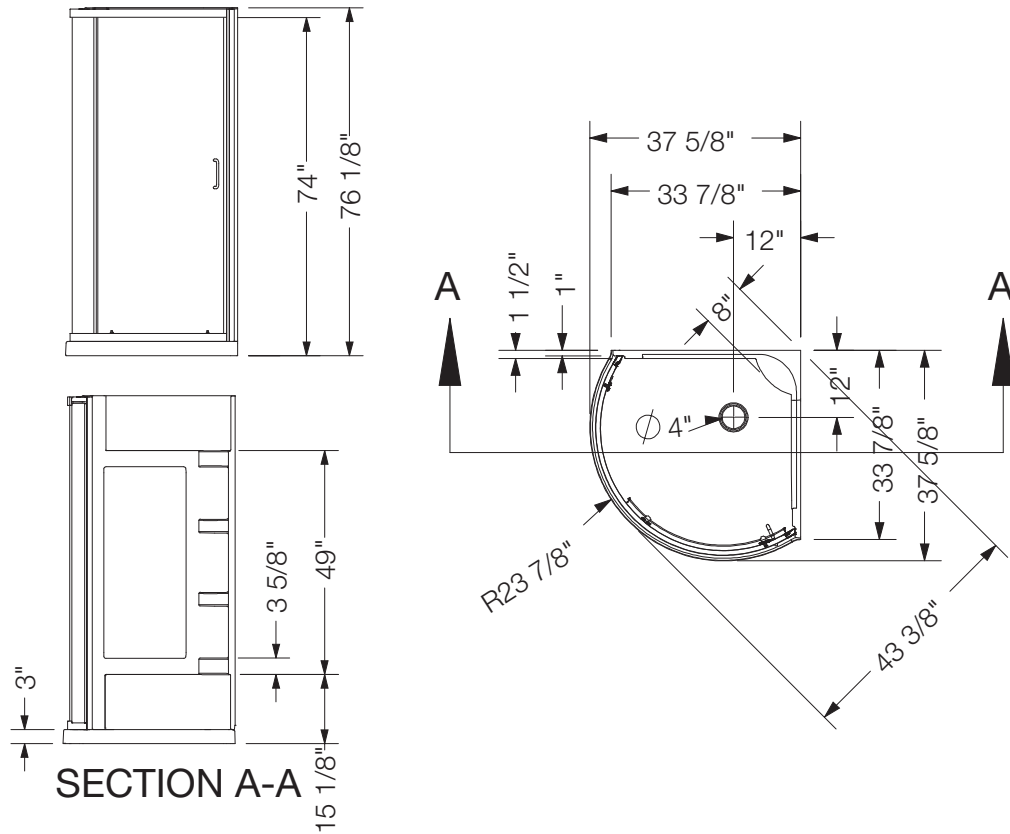

GUILFORD

all measurements shown in inches

CHROME ROUND SHOWER KIT

38 x 38 x 76 inches

MODEL #: 800025-900-084-000

ITEM #: 3492168

Available at

FEATURES

- Polystyrene shower kit includes walls, base and door
- Round base
- Floor space required 38" x 38" and wall space required 34" x 34"
- Low 3" threshold allowing an easy and safe access
- Smooth and silent roller system
- Tempered glass
- Sliding door with left- or right-opening
- Limited 3-year warranty
- White shower with Chrome door

CODE COMPLIANCE

- MAAX products adhere to one or more of the following certifications: ICC ES PMG

MAAX[®]
Enjoy the experience

GUILFORD
ROUND SHOWER KIT
38 x 38 x 76 inches

SPECIFICATIONS

Model # 800025-900-084-000

Shape	Round
Material	Polystyrene
Drain Location	Center
Drain Included	Yes
Threshold Height	3"
Product Weight	115 lbs (52 kg)
Warranty	Limited 3-year

Available at