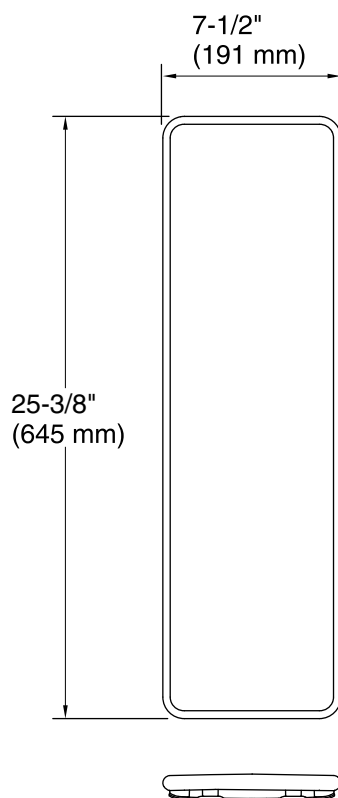

Features

- Removable cover fits snugly over recessed drain.
- For use with Bellwether 60" x 32" shower bases.
- 25-3/8" (645 mm) x 7-1/2" (191 mm)

Material

- Plastic construction.

Codes/Standards

None Applicable

Technical Information

All product dimensions are nominal.

Notes

Install this product according to the installation guide.