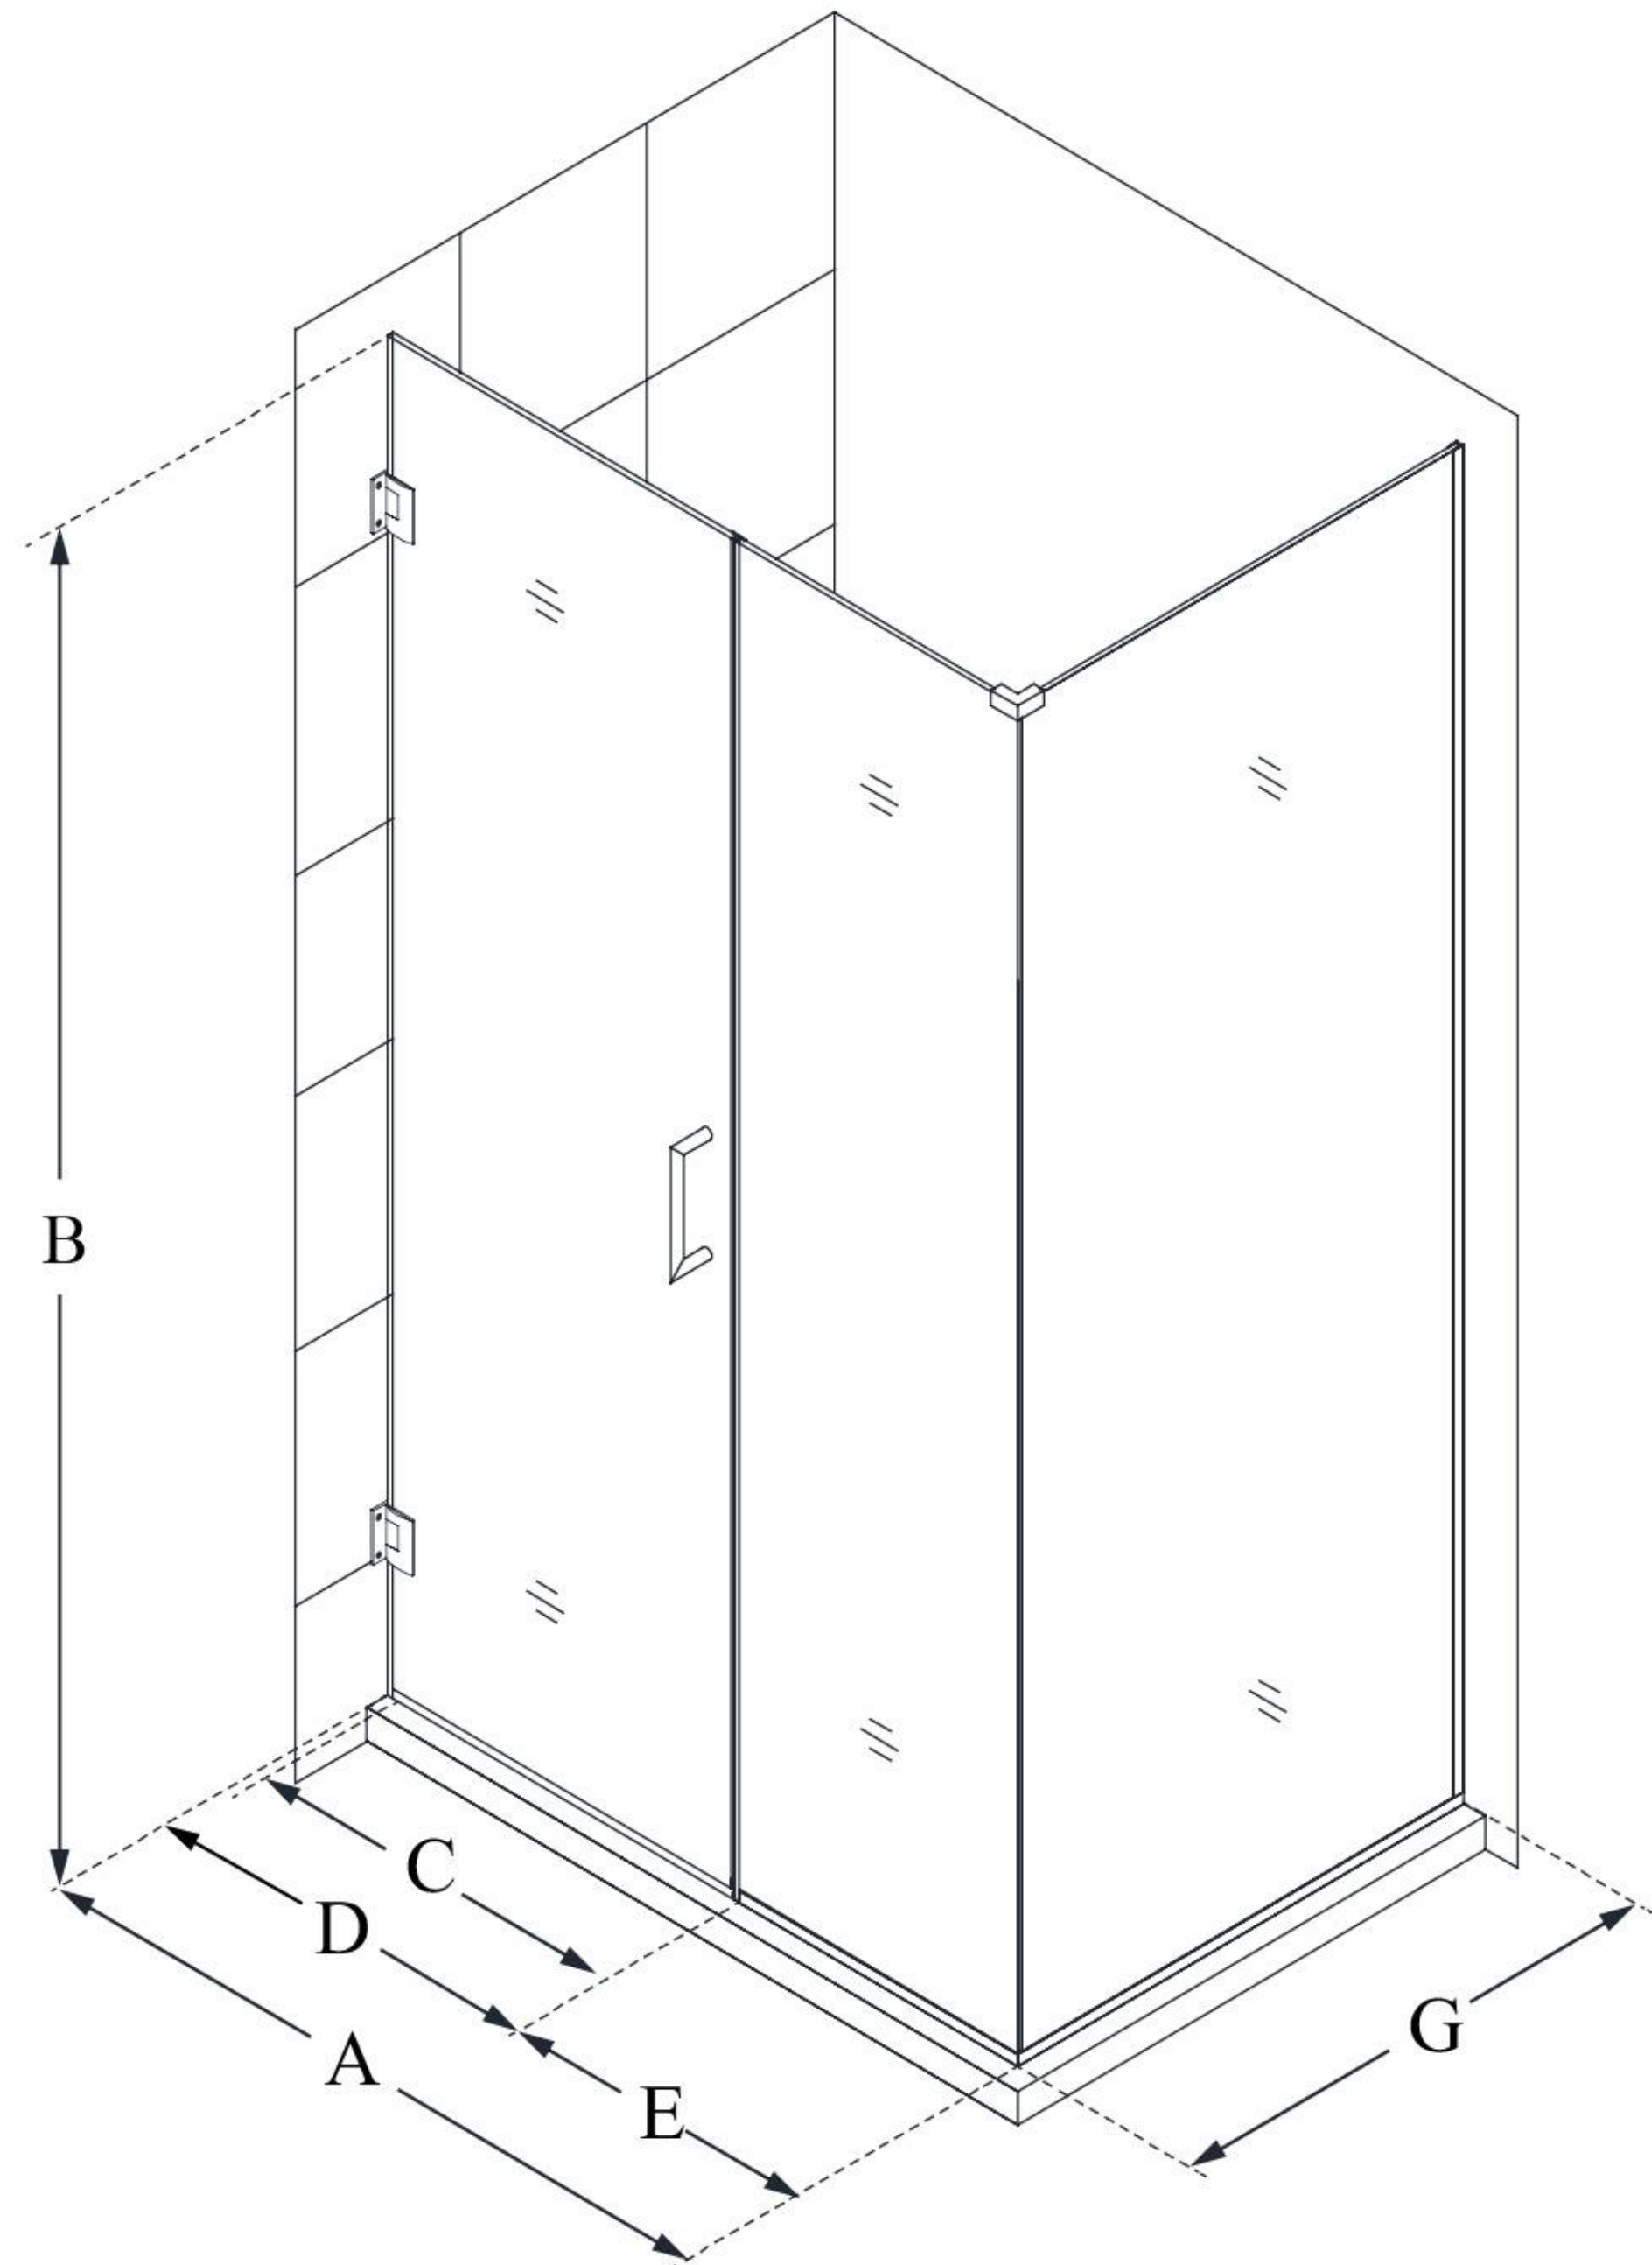

MODEL INFORMATION

SHEN-24345340

UNIDOOR PLUS

DreamLine Unidoor Plus 34
1/2 in. W x 34 3/8 in. D x 72 in.
H Frameless Hinged Shower
Enclosure, Clear Glass

SWING DOOR

CONFIGURATION DIMENSIONS:

A: 34 1/2 in.

MODEL WIDTH

B: 72 in.

MODEL HEIGHT

C: 27 in.

ACCESS WIDTH

D: 28 in.

DOOR WIDTH

E: 6 1/2 in.

INLINE PANEL WIDTH

G: 34 3/8 in.

RETURN PANEL WIDTH

DreamLine reserves the right to update or modify the hardware or materials pictured without prior notice for the purpose of product improvement and customer satisfaction.