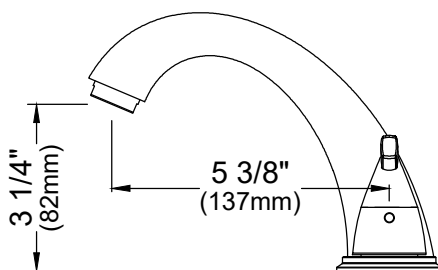

Finishes Available

MODEL	FINISH
KBF450C	Chrome
KBF450MB	Matte Black
KBF450SS	Stainless Steel