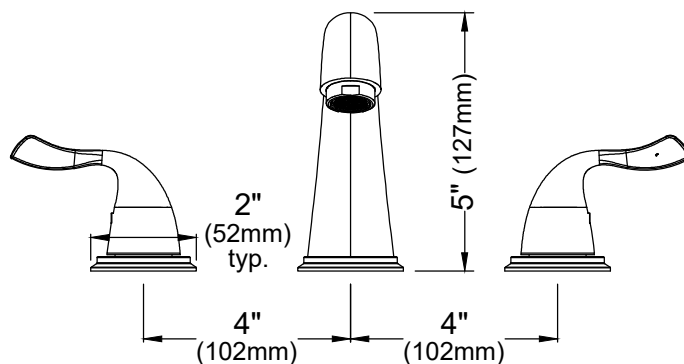

Finishes Available

MODEL	FINISH
KBF450C	Chrome
KBF450MB	Matte Black
KBF450SS	Stainless Steel