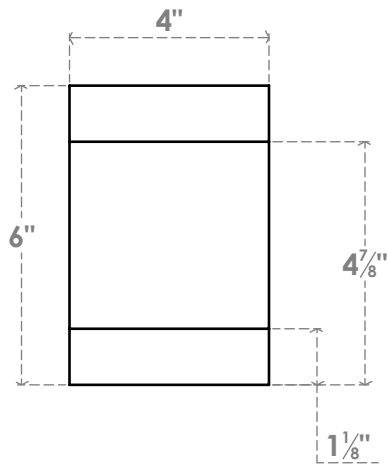

# RFTP04X06X36NEW

4"W X 6"H X 36"L NEWPORT ARCHITECTURAL GRADE PVC RAFTER TAIL

SIDE PROFILE

FRONT PROFILE

ISOMETRIC

**EKENA**  
MILLWORK  
2300 WEST MAIN ST.  
CLARKSVILLE, TX 75426  
TOLL FREE: 866-607-0453  
WWW.EKENAMILLWORK.COM

**NOTES**

1. INSTALLATION TO BE COMPLETED IN ACCORDANCE WITH MANUFACTURER'S SPECIFICATIONS.
2. DRAWING MAY NOT BE TO SCALE
3. THIS DRAWING IS INTENDED FOR DESIGN AND PLANNING PURPOSES ONLY.
4. ALL INFORMATION CONTAINED HEREIN WAS CURRENT AT THE TIME OF DEVELOPMENT BUT MUST BE REVIEWED AND APPROVED BY THE PRODUCT MANUFACTURER TO BE CONSIDERED ACCURATE.
5. ARCHITECTURAL GRADE PVC PRODUCTS ARE MADE FROM EXPANDED CELLULAR PVC AND COME NATURALLY WHITE BUT MAY BE PAINTED