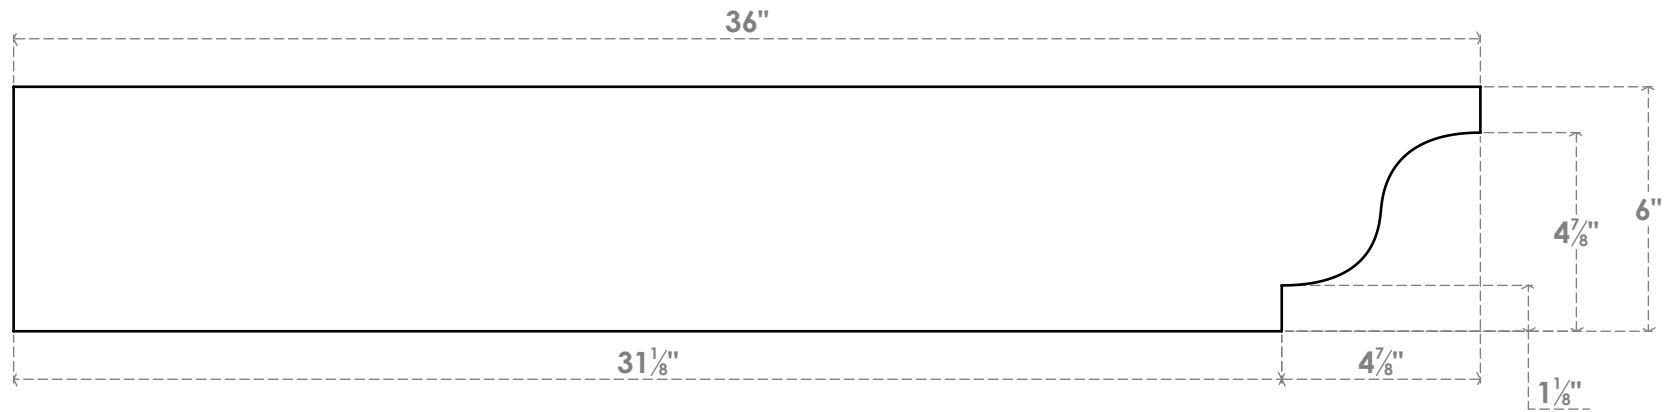

# RFTP04X06X36NEW

4"W X 6"H X 36"L NEWPORT ARCHITECTURAL GRADE PVC RAFTER TAIL

SIDE PROFILE

FRONT PROFILE

ISOMETRIC

**EKENA**  
MILLWORK  
2300 WEST MAIN ST.  
CLARKSVILLE, TX 75426  
TOLL FREE: 866-607-0453  
WWW.EKENAMILLWORK.COM