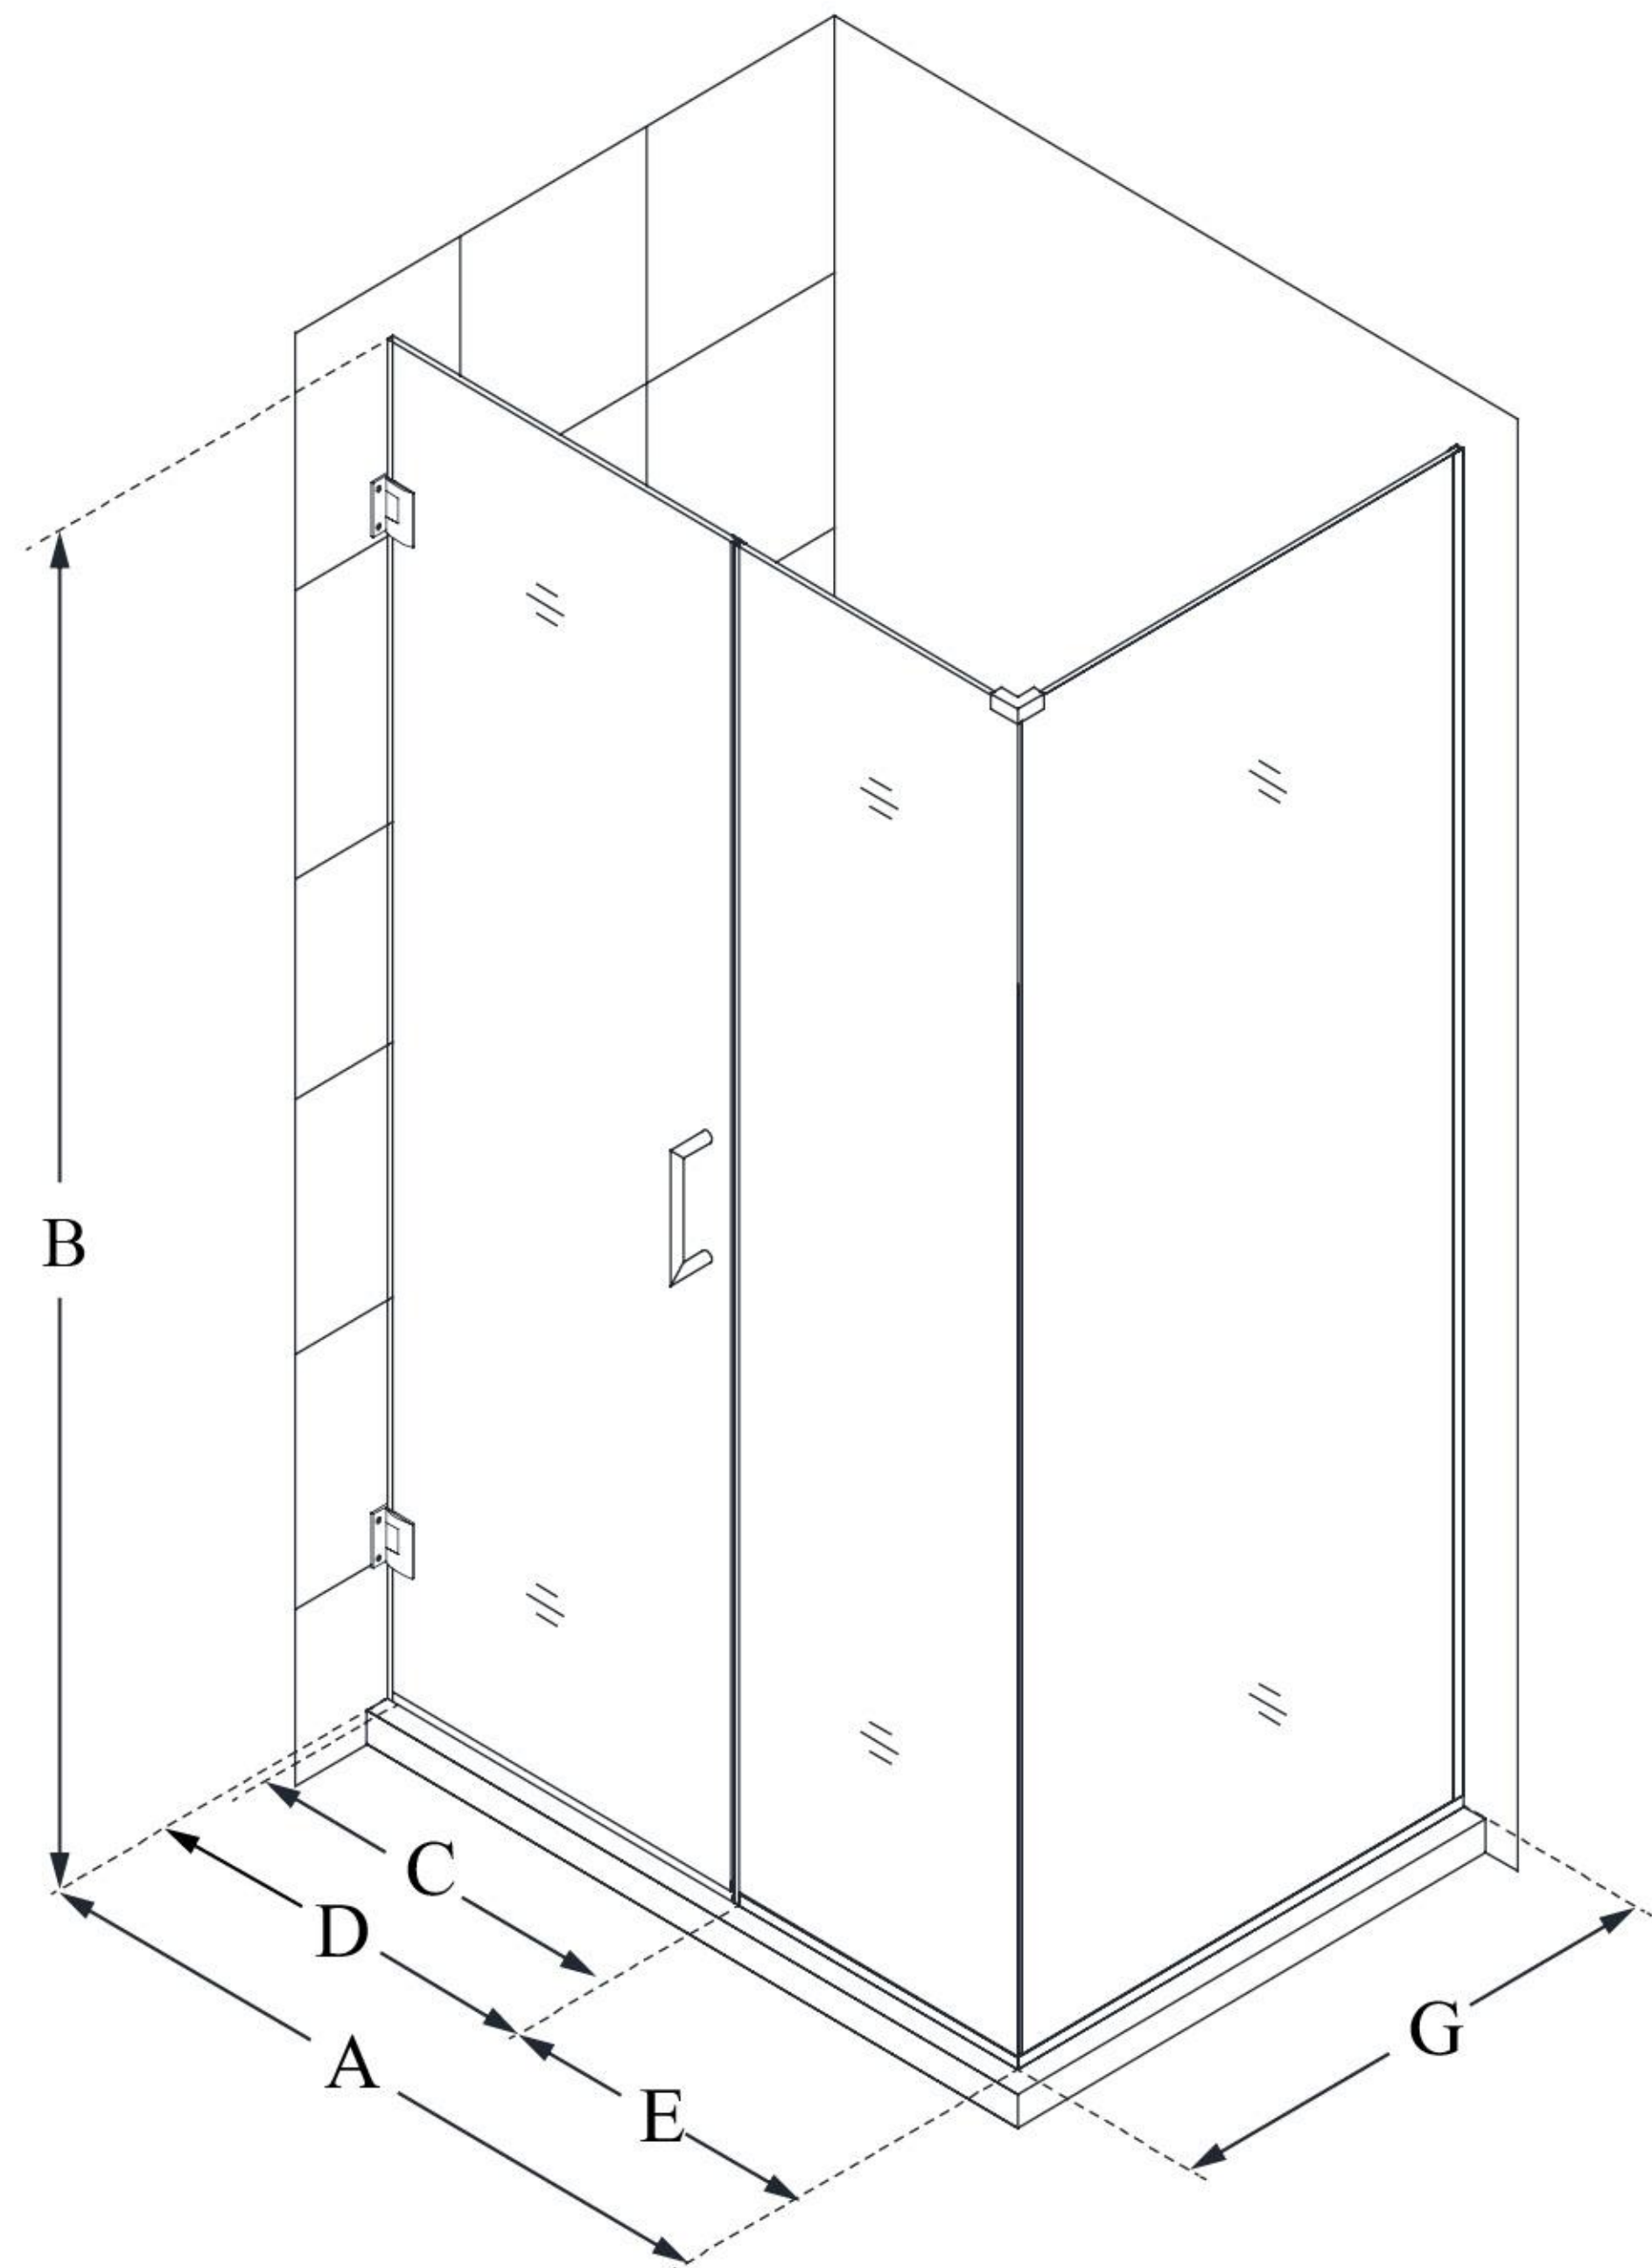

## UNIDOOR PLUS

DreamLine Unidoor Plus 32  
1/2 in. W x 34 3/8 in. D x 72 in.  
H Frameless Hinged Shower  
Enclosure, Clear Glass

SWING DOOR

### CONFIGURATION DIMENSIONS:

**A: 32 1/2 in.**

MODEL WIDTH

**B: 72 in.**

MODEL HEIGHT

**C: 25 in.**

ACCESS WIDTH

**D: 26 in.**

DOOR WIDTH

**E: 6 1/2 in.**

INLINE PANEL WIDTH

**G: 34 3/8 in.**

RETURN PANEL WIDTH

DreamLine reserves the right to update or modify the hardware or materials pictured without prior notice for the purpose of product improvement and customer satisfaction.