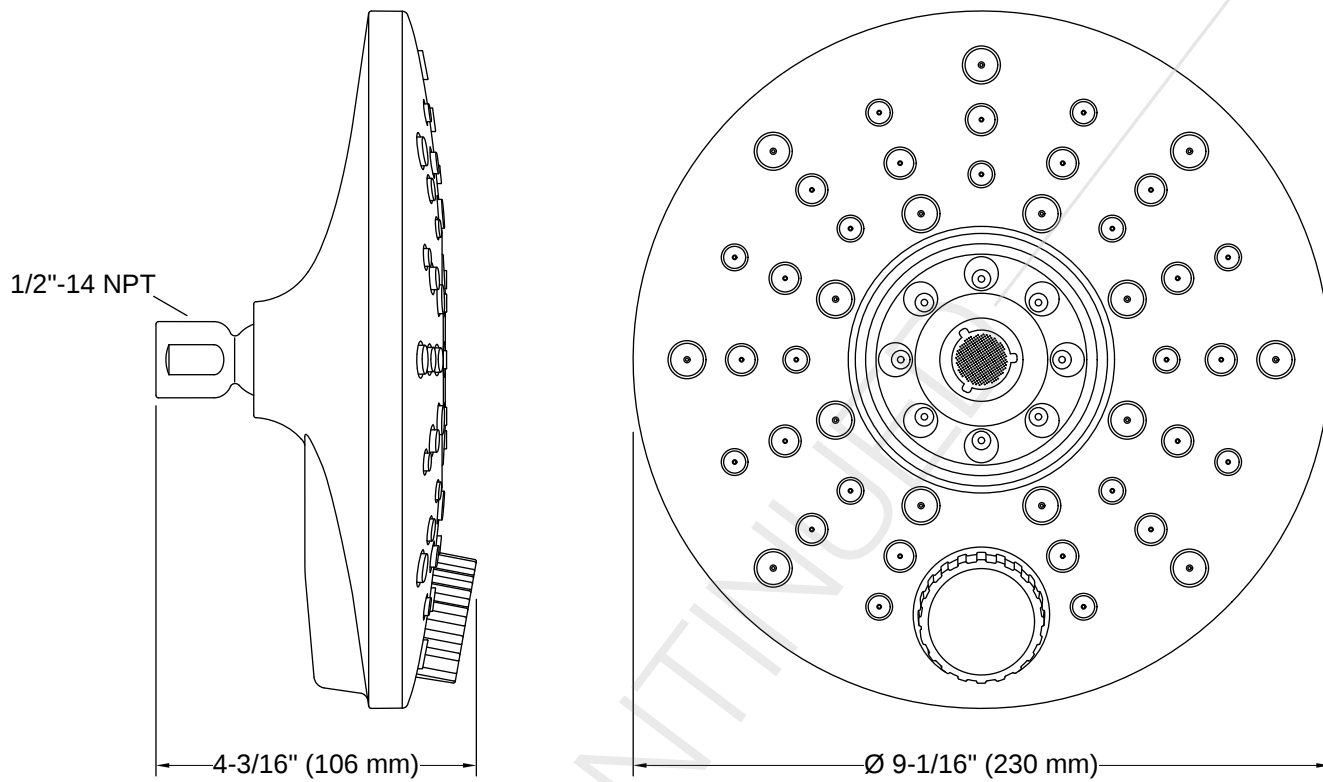

Intrepid® | K-R22880-G

Multifunction handshower, 1.75 gpm

Features

- Advanced spray engine provides five alternate experiences: full coverage, silk, massage, soft massage, and ribbon
- Full coverage spray produces an encompassing spray ideal for everyday use
- Silk spray: Soft, luxurious water drops rinse away stress
- Massage spray: Targeted, pulsing streams of water massage and ease muscles
- Soft Massage spray: Softer targeted, pulsing streams of water delicately massage muscles
- Ribbon spray: Relaxing, waterfall-like spray provides a soothing experience to wash away the day
- Massage spray offers twice the coverage (compared to average-size standard KOHLER® retail showerhead)
- One-click spray control lets you change sprays with the twist of a dial
- MasterClean™ sprayface features an easy-to-clean surface that withstands mineral buildup and maximizes spray performance
- 1.75 gpm (6.6 lpm) flow rate.
- Can be used as a rainhead if paired with a ceiling-mount shower arm (sold separately)
- Box includes: Showerhead, sealant tape

Flow Rate

Shower/Rainhead Rated 1.75 gpm (6.6 l/min)

Maximum Flow:

Handshower Rated Maximum 1.75 gpm (6.6 l/min)

Flow:

Material

- Premium material construction for durability and reliability
 - Select KOHLER finishes feature ScratchShield® technology which withstands even the toughest daily use
-

For the most current specification sheet, go to www.kohler.com USA or www.kohler.ca Canada.

3-27-2026 16:11 - US-CA

Installation

- 1/2" -14 NPT connection
- Shower arm and flange sold separately
- Wall- or ceiling-mount
- Required for installation: Sealant tape (included) and adjustable wrench