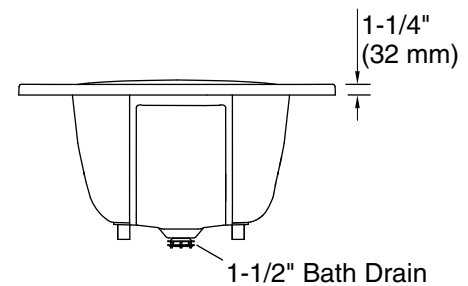

11-13-2025 20:09 - US

THE BOLD LOOK
OF **KOHLER®**

No change in measurements if connected with drain illustrated. (1475082)

Technical Information

All product dimensions are nominal.

Drain location:	Reversible
Basin area, bottom:	55-1/2" x 24-13/16" (1409 mm x 631 mm)
Basin area, top:	66-1/8" x 29-1/2" (1679 mm x 749 mm)
Weight:	161.98 lbs (73.5 kg)
Minimum floor load:	46.8 lbs/ft ² (228.5 kg/m ²)
Water depth:	13-1/4" (337 mm)
Water capacity:	82.42 gal (312 L)
Minimum flat for door:	2-15/16" (75 mm)

Notes

Measure your actual product for rough-in details.

Install this product according to the installation instructions.

The hot water supply should be 70% of the capacity of the bath or greater. Installations will vary.