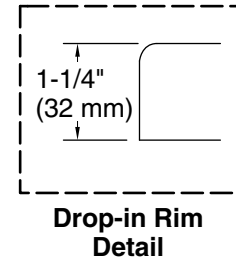

11-13-2025 20:09 - US

THE BOLD LOOK
OF **KOHLER®**

No change in measurements if connected with drain illustrated. (1475082)

Technical Information

All product dimensions are nominal.

Drain location:	Reversible
Basin area, bottom:	55-1/2" x 24-13/16" (1409 mm x 631 mm)
Basin area, top:	66-1/8" x 29-1/2" (1679 mm x 749 mm)
Weight:	161.98 lbs (73.5 kg)
Minimum floor load:	46.8 lbs/ft ² (228.5 kg/m ²)
Water depth:	13-1/4" (337 mm)
Water capacity:	82.42 gal (312 L)
Minimum flat for door:	2-15/16" (75 mm)

Notes

Measure your actual product for rough-in details.

Install this product according to the installation instructions.

The hot water supply should be 70% of the capacity of the bath or greater. Installations will vary.