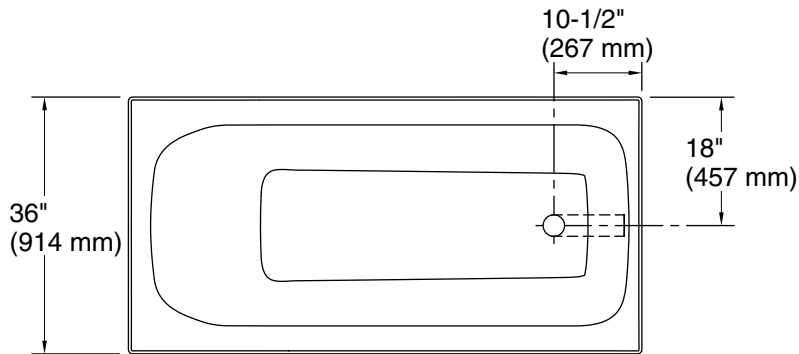

KOHLER®

Avec®
72" x 36" drop-in bath
K-25834

Features

- Slotted overflow allows for deep soaking
- 13-1/4" (337 mm) deep-soaking depth provides a relaxing bathing experience
- Integral lumbar support and neck rest offer extra comfort while bathing
- Low step-over height allows easy entry and exit
- Integral overflow reduces installation time
- Toe-tap drain color-matched to the bath
- Textured bottom surface

11-13-2025 20:09 - US

THE BOLD LOOK
OF **KOHLER®**

No change in measurements if connected with drain illustrated. (1475082)

Technical Information

All product dimensions are nominal.

Drain location:	Reversible
Basin area, bottom:	55-1/2" x 24-13/16" (1409 mm x 631 mm)
Basin area, top:	66-1/8" x 29-1/2" (1679 mm x 749 mm)
Weight:	161.98 lbs (73.5 kg)
Minimum floor load:	46.8 lbs/ft ² (228.5 kg/m ²)
Water depth:	13-1/4" (337 mm)
Water capacity:	82.42 gal (312 L)
Minimum flat for door:	2-15/16" (75 mm)

Notes

Measure your actual product for rough-in details.

Install this product according to the installation instructions.

The hot water supply should be 70% of the capacity of the bath or greater. Installations will vary.