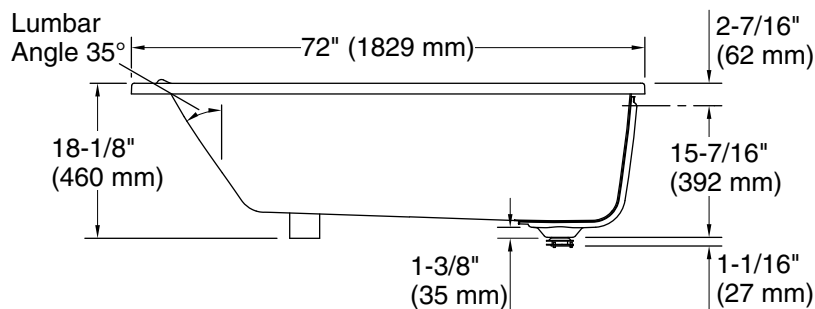

11-13-2025 20:09 - US

THE BOLD LOOK
OF **KOHLER®**

No change in measurements if connected with drain illustrated. (1475082)

Technical Information

All product dimensions are nominal.

Drain location:	Reversible
Basin area, bottom:	55-1/2" x 24-13/16" (1409 mm x 631 mm)
Basin area, top:	66-1/8" x 29-1/2" (1679 mm x 749 mm)
Weight:	161.98 lbs (73.5 kg)
Minimum floor load:	46.8 lbs/ft ² (228.5 kg/m ²)
Water depth:	13-1/4" (337 mm)
Water capacity:	82.42 gal (312 L)
Minimum flat for door:	2-15/16" (75 mm)

Notes

Measure your actual product for rough-in details.

Install this product according to the installation instructions.

The hot water supply should be 70% of the capacity of the bath or greater. Installations will vary.