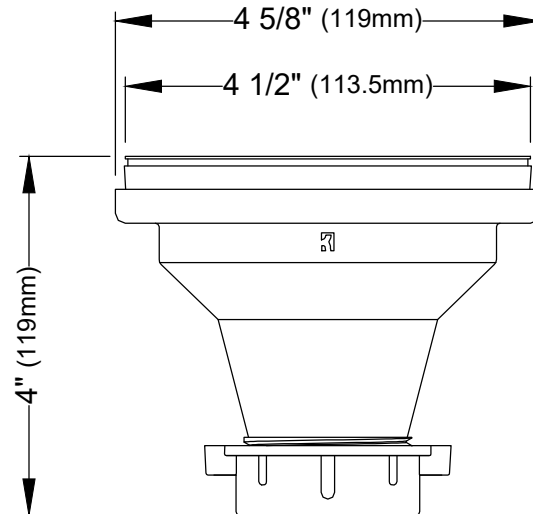

Designed to Fit	Standard 3 1/2" kitchen drain openings
Material	Stainless Steel and ABS Plastic
Finish	Corrosion Resistant
Overall Height	4"
Length	4 5/8"
Width	4 5/8"

Stocked Color Options

Stainless Steel

Limited 1 year warranty

We reserve the right to update product specifications without notice. Please visit karran.com for the most current specification sheets. All dimensions are accurate to 1/4". REV 11-2025