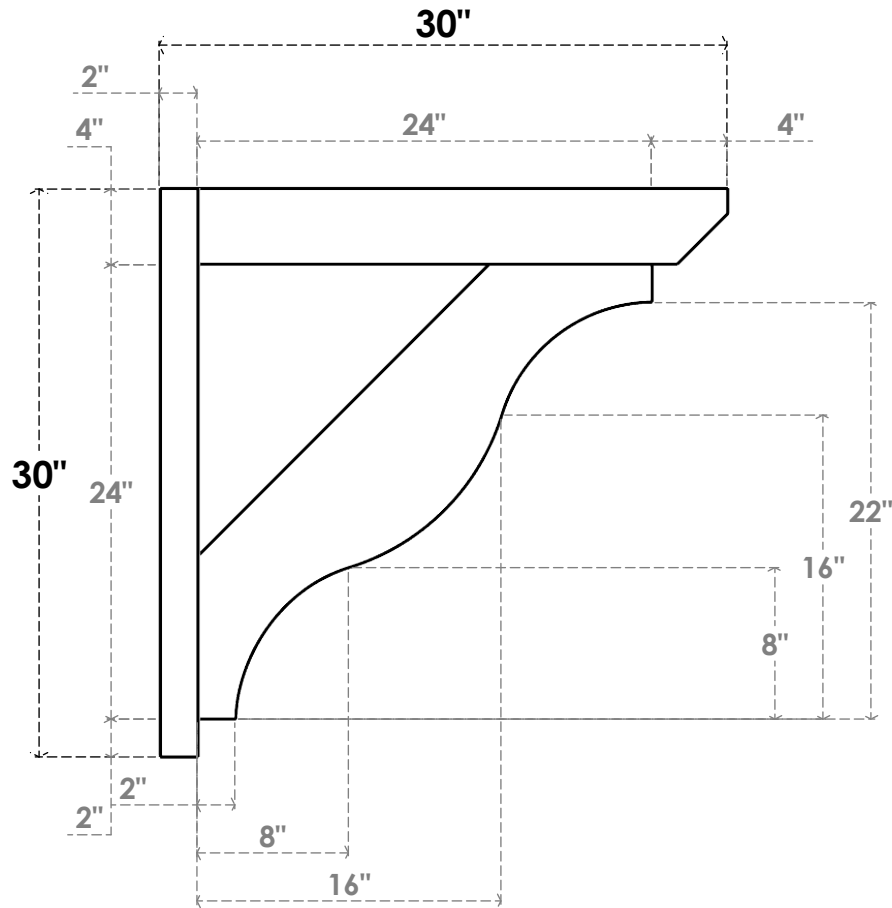

ITEM NUMBER: OUTUROC040X060X30000X30000X040X020X040FST24RCPR

4"W TOP X 6"W BACK X 30"D X 30"H X 4"T TOP X 2"T BACK TIMBERTHANE ROUGH CEDAR FUNSTON FAUX WOOD OPEN OUTLOOKER, SLAT TOP AND BLOCK BACK, 4"W CLOSED BRACE, PRIMED TAN

SIDE PROFILE

FRONT PROFILE

ISOMETRIC

GENERATED DATE : 07/06/2023

EKENA MILLWORK
2300 WEST MAIN ST.
CLARKSVILLE, TX 75426
TOLL FREE: 866-607-0453
WWW.EKENAMILLWORK.COM

NOTES

1. INSTALLATION TO BE COMPLETED IN ACCORDANCE WITH MANUFACTURER'S SPECIFICATIONS.
2. DRAWING MAY NOT BE TO SCALE
3. THIS DRAWING IS INTENDED FOR DESIGN AND PLANNING PURPOSES ONLY.
4. ALL INFORMATION CONTAINED HEREIN WAS CURRENT AT THE TIME OF DEVELOPMENT BUT MUST BE REVIEWED AND APPROVED BY THE PRODUCT MANUFACTURER TO BE CONSIDERED ACCURATE.
5. TIMBERTHANE ARCHITECTURAL PRODUCTS ARE MADE FROM HIGH DENSITY URETHANE AND COME FACTORY PRIMED