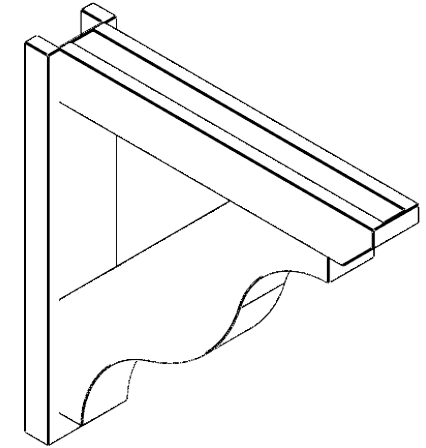

ITEM NUMBER: OUTUROC040X060X30000X30000X040X020X040FST24RCPR

4"W TOP X 6"W BACK X 30"D X 30"H X 4"T TOP X 2"T BACK TIMBERTHANE ROUGH CEDAR FUNSTON FAUX WOOD OPEN OUTLOOKER, SLAT TOP AND BLOCK BACK, 4"W CLOSED BRACE, PRIMED TAN

SIDE PROFILE

FRONT PROFILE

ISOMETRIC

GENERATED DATE : 07/06/2023

EKENA MILLWORK
2300 WEST MAIN ST.
CLARKSVILLE, TX 75426
TOLL FREE: 866-607-0453
WWW.EKENAMILLWORK.COM

NOTES

1. INSTALLATION TO BE COMPLETED IN ACCORDANCE WITH MANUFACTURER'S SPECIFICATIONS.
2. DRAWING MAY NOT BE TO SCALE
3. THIS DRAWING IS INTENDED FOR DESIGN AND PLANNING PURPOSES ONLY.
4. ALL INFORMATION CONTAINED HEREIN WAS CURRENT AT THE TIME OF DEVELOPMENT BUT MUST BE REVIEWED AND APPROVED BY THE PRODUCT MANUFACTURER TO BE CONSIDERED ACCURATE.
5. TIMBERTHANE ARCHITECTURAL PRODUCTS ARE MADE FROM HIGH DENSITY URETHANE AND COME FACTORY PRIMED