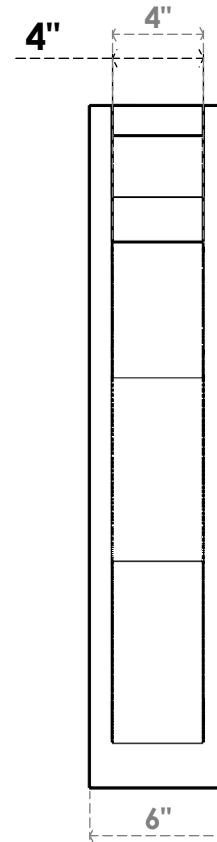

ITEM NUMBER: OUTUROC040X060X30000X30000X040X020X040FST24RCPR

4"W TOP X 6"W BACK X 30"D X 30"H X 4"T TOP X 2"T BACK TIMBERTHANE ROUGH CEDAR FUNSTON FAUX WOOD OPEN OUTLOOKER, SLAT TOP AND BLOCK BACK, 4"W CLOSED BRACE, PRIMED TAN

SIDE PROFILE

FRONT PROFILE

ISOMETRIC

GENERATED DATE : 07/06/2023

EKENA MILLWORK
2300 WEST MAIN ST.
CLARKSVILLE, TX 75426
TOLL FREE: 866-607-0453
WWW.EKENAMILLWORK.COM

NOTES

1. INSTALLATION TO BE COMPLETED IN ACCORDANCE WITH MANUFACTURER'S SPECIFICATIONS.
2. DRAWING MAY NOT BE TO SCALE
3. THIS DRAWING IS INTENDED FOR DESIGN AND PLANNING PURPOSES ONLY.
4. ALL INFORMATION CONTAINED HEREIN WAS CURRENT AT THE TIME OF DEVELOPMENT BUT MUST BE REVIEWED AND APPROVED BY THE PRODUCT MANUFACTURER TO BE CONSIDERED ACCURATE.
5. TIMBERTHANE ARCHITECTURAL PRODUCTS ARE MADE FROM HIGH DENSITY URETHANE AND COME FACTORY PRIMED