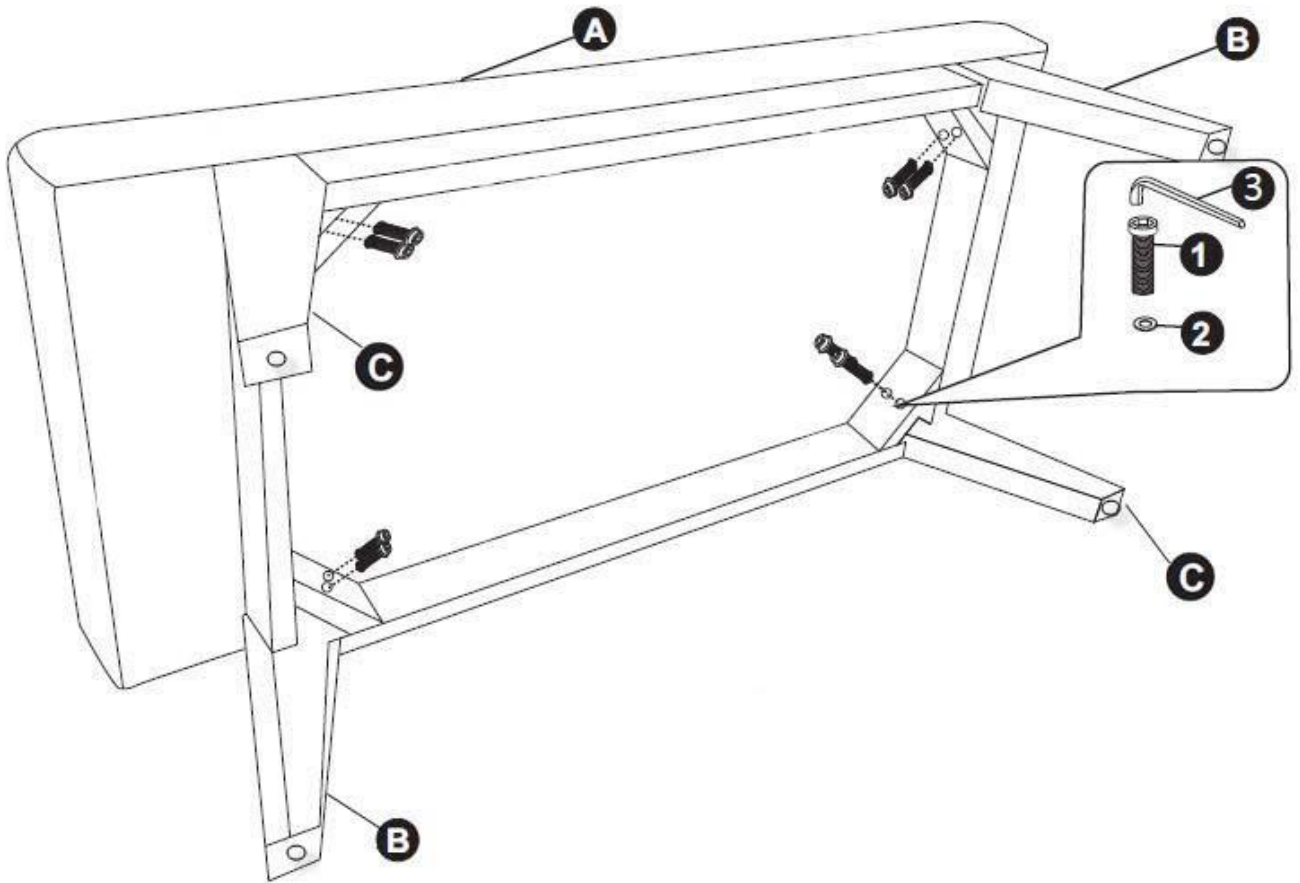

ASSEMBLY

STEP 1

Attach Left Legs (B) and Right Legs (C) to Seat (A) with Allen Key Bolts (1) and Washers (2) into pre-drilled holes.
Use Allen Key (3) to tighten.