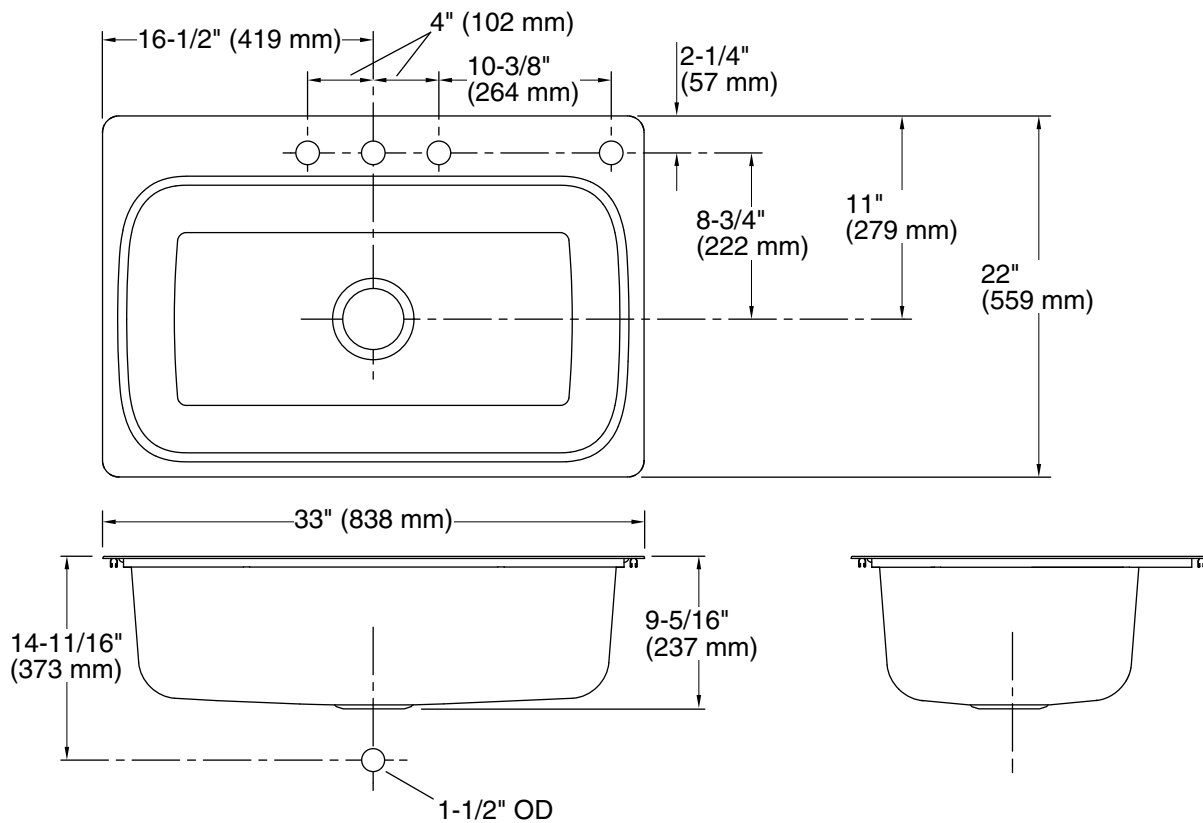

### Features

- 36" minimum base cabinet width
- Single bowl
- 9" (229 mm) depth provides generous workspace
- Includes installation hardware
- Three faucet holes and one accessory hole to the right

## Technical Information

All product dimensions are nominal.

Basin configuration: Single Bowl  
Min. base cabinet width: 36" (914 mm)

Bowl area (Only): Length: 29-7/16" (748 mm)  
Width: 15-11/16" (399 mm)  
Bowl depth: 9" (229 mm)  
Water depth: 9" (229 mm)

Number of deck holes: 4

Faucet hole(s): 1-7/16" (37 mm)

Soap/Lotion hole: 1-7/16" (37 mm)

Drain hole: 3-3/4" (94 mm)