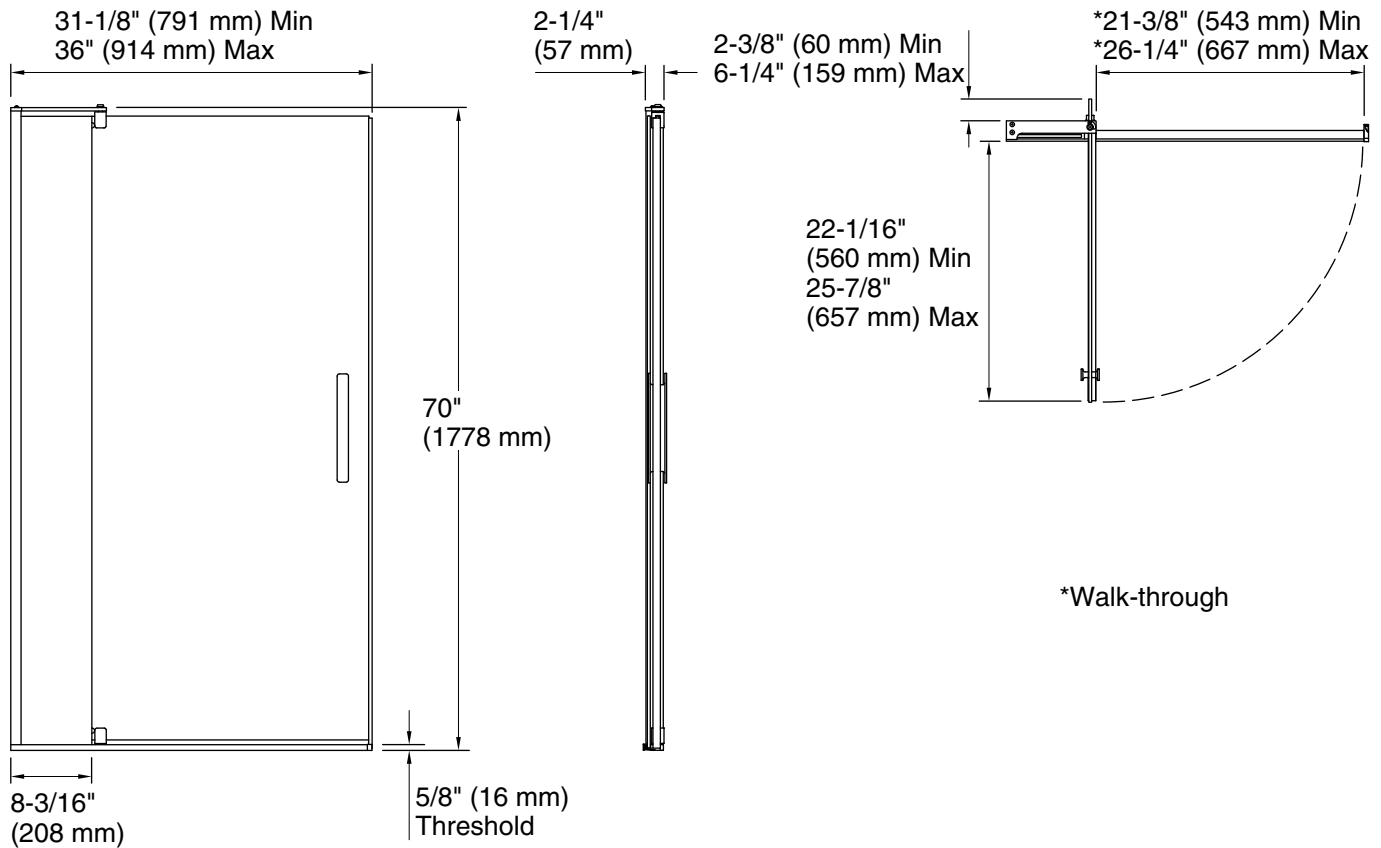

Technical Information

All product dimensions are nominal.

Installation type: For shower base installation

Opening Width -
Min: 31-1/8" (791 mm)

Opening Width -
Max: 36" (914 mm)

Walk-through - Min: 21-3/8" (543 mm)

Walk-through - Max: 26-1/4" (667 mm)

Base-To-Wall
Radius - Max: 3/8" (10 mm)

Glass thickness:

1/4" (6 mm)

Glass coating:

CleanCoat®

Notes

Install this product according to the installation guide.

Strike jamb is made of clear plastic and may not cover existing shower door holes.

NOTICE: The vertical opening should be a minimum of 74" (1880 mm) to allow clearance for installation.