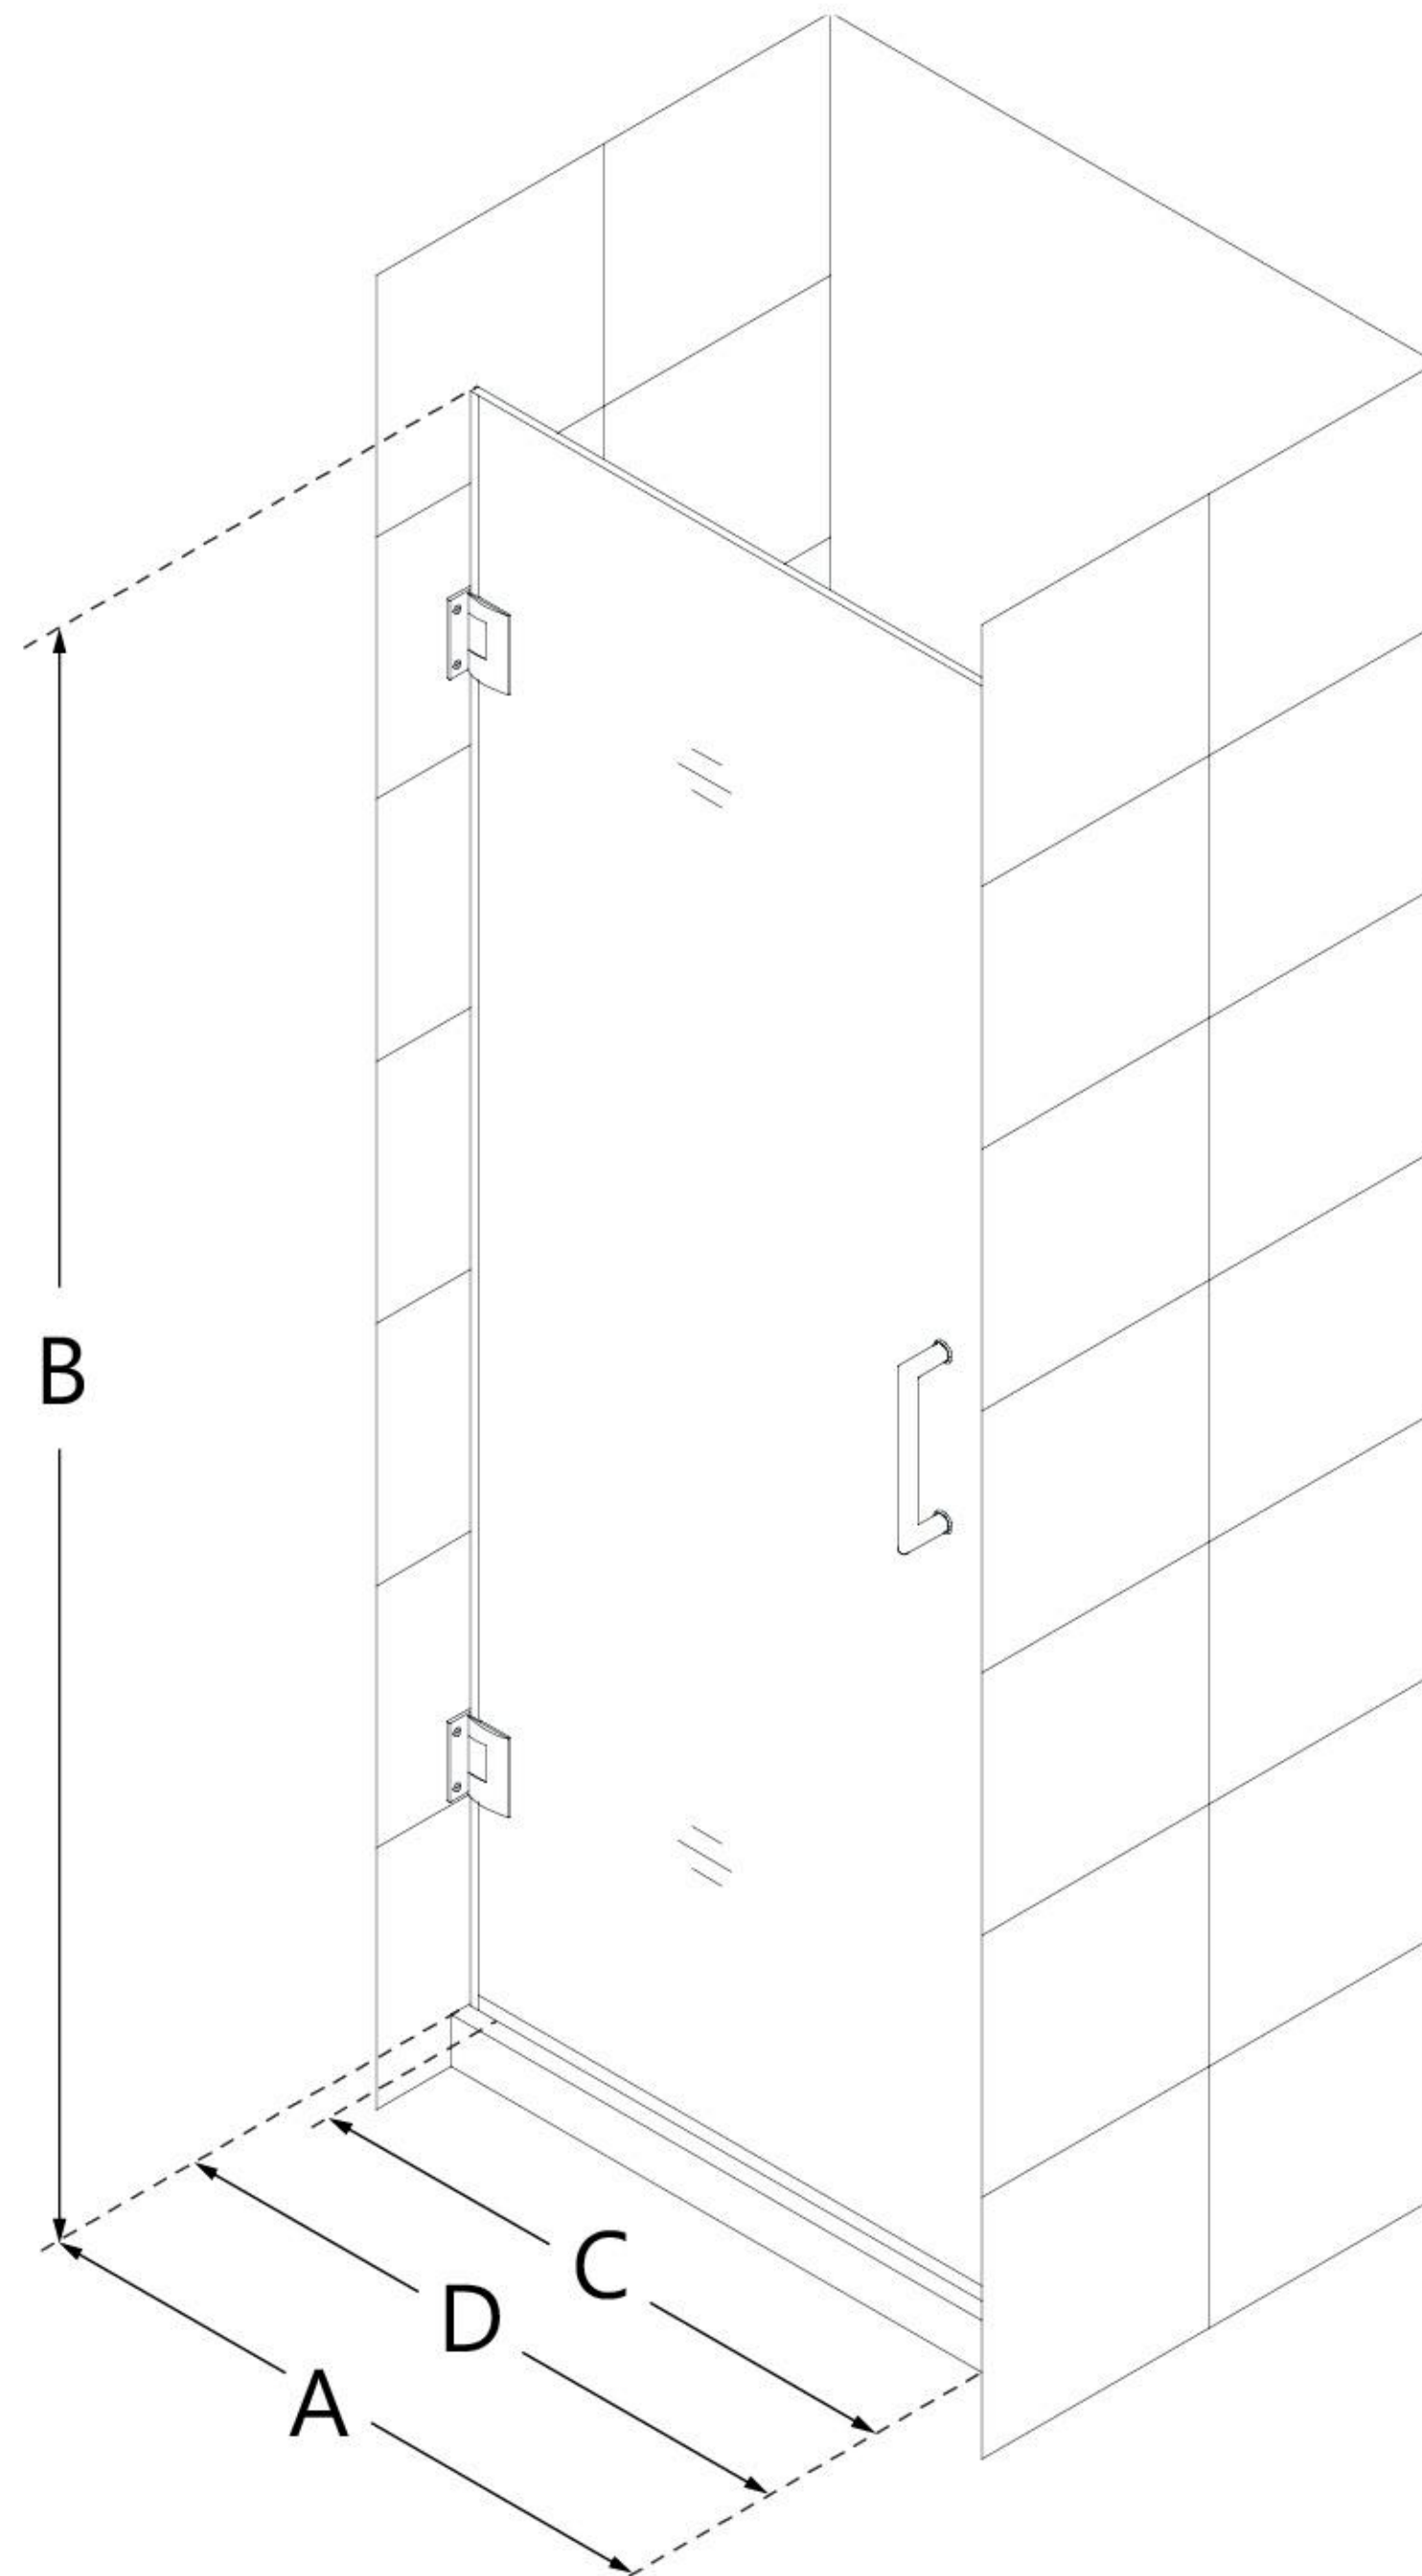

MODEL INFORMATION

SHDR-2026722

UNIDOOR-LS

DreamLine Unidoor-LS 26 in. W x
72 in. H Frameless Hinged Shower
Door

SWING DOOR

CONFIGURATION DIMENSIONS:

A: 26 in.

MODEL WIDTH

B: 72 in.

MODEL HEIGHT

C: 25 in.

ACCESS WIDTH

D: 26 in.

DOOR WIDTH

7/8 in.

MINIMUM THRESHOLD REQUIRED

No

DRILLING REQUIRED

DreamLine reserves the right to update or modify the hardware or materials pictured without prior notice for the purpose of product improvement and customer satisfaction.