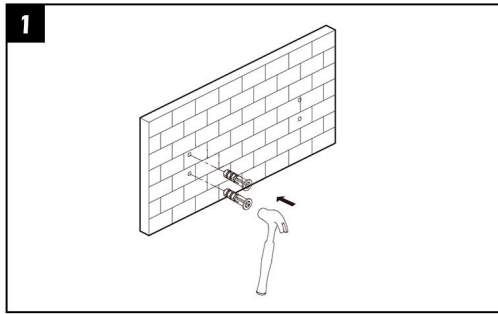

PEDESTAL PIVOTING TOILET PAPER HOLDER

BWE sturdy toilet paper holder is super practical, it has multiple storage toilet paper to help you keep your room organizer and clean. The high-quality design is enough to ensure its durability. We are committed to providing products that bring perfect quality and life interest to people. To make customers feel at ease and make every home warm is our wish.

Assembly is easy, simply follow these instructions.

Parts List :

Robe Towel Hook

Mounting Bracket

Mounting Screw

Solid Wall Anchor

Set Screw

L-shape hex wrench