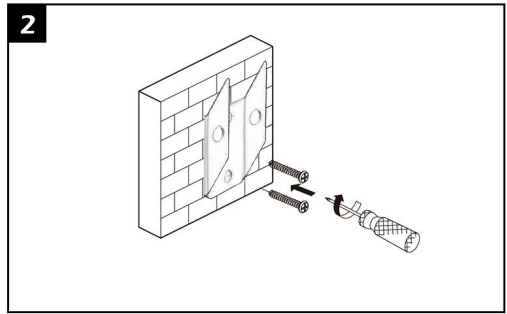

PEDESTAL PIVOTING TOILET PAPER HOLDER

BWE sturdy toilet paper holder is super practical, it has multiple storage toilet paper to help you keep your room organizer and clean. The high-quality design is enough to ensure its durability. We are committed to providing products that bring perfect quality and life interest to people. To make customers feel at ease and make every home warm is our wish.

Assembly is easy, simply follow these instructions.

Parts List :

Robe Towel Hook

Mounting Bracket

Mounting Screw

Solid Wall Anchor

Set Screw

L-shape hex wrench

1 pre-drill - Measure distance and drill holes on wall and install anchor

2 Insert the screws into the plate, then install the screws into the anchors on the wall

3 Tighten the screws and everything's done