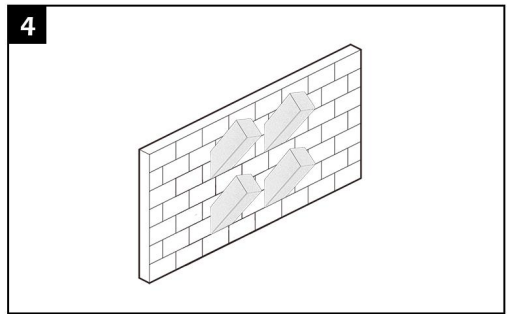

4 Installation is completed

Warning: This pedestal toilet paper holder has a weight in the base that will keep the product stable and upright. The product is not intended to support a weight load, force, or leverage.