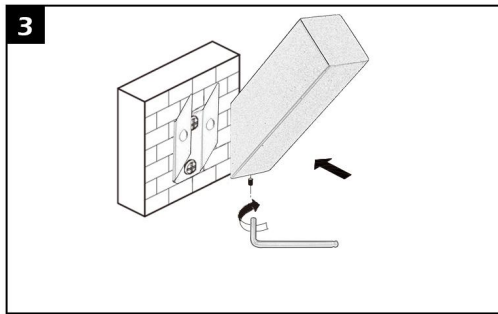

PEDESTAL PIVOTING TOILET PAPER HOLDER

BWE sturdy toilet paper holder is super practical, it has multiple storage toilet paper to help you keep your room organizer and clean. The high-quality design is enough to ensure its durability. We are committed to providing products that bring perfect quality and life interest to people. To make customers feel at ease and make every home warm is our wish.

Assembly is easy, simply follow these instructions.

Parts List :

Robe Towel Hook

Mounting Bracket

Mounting Screw

Solid Wall Anchor

Set Screw

L-shape hex wrench

1 pre-drill - Measure distance and drill holes on wall and install anchor

2 Insert the screws into the plate, then install the screws into the anchors on the wall

3 Tighten the screws and everything's done