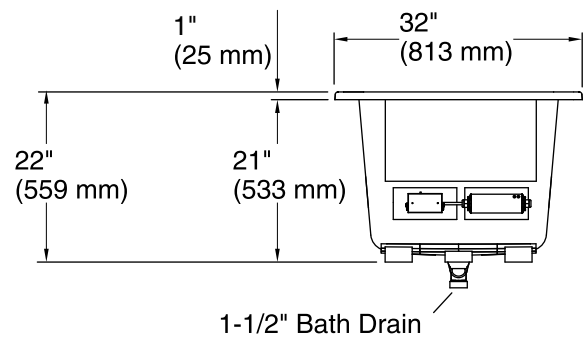

Kohler Co. reserves the right to make revisions without notice to product specifications.

For the most current Specification Sheet, go to www.kohler.com.

2-25-2018 02:32

THE BOLD LOOK
OF **KOHLER**®

No change in measurement if connected with drain illustrated. (K-7272)

Access Panel
20" (508 mm) W x
15" (381 mm) H

Required Electrical Service

One circuit required, protected with Class A Ground-Fault Circuit-Interrupter (GFCI) or Residual Current Device (RCD).

Heated Surface: 120 V, 15 A

Technical Information

All product dimensions are nominal.

Installation:	Drop-in, Under-mount
Drain location:	End
Basin area, bottom:	44-1/2" x 22-5/16" (1130 mm x 567 mm)
Basin area, top:	59-5/8" x 25-1/2" (1514 mm x 648 mm)
Weight:	92 lbs (41.7 kg)
Minimum floor load:	50 lbs/ft ² (244.1 kg/m ²)
Water depth:	18" (457 mm)
Water capacity:	85.8 gal (324.8 L)
Cutout:	Drop-in, 64-1/2" x 30-1/2" (1638 mm x 775 mm)
Electrical component rating:	Heated Surface: 120 V, 0.5 A, 60 Hz, 65 W
Minimum flat for door:	2-1/2" (64 mm)