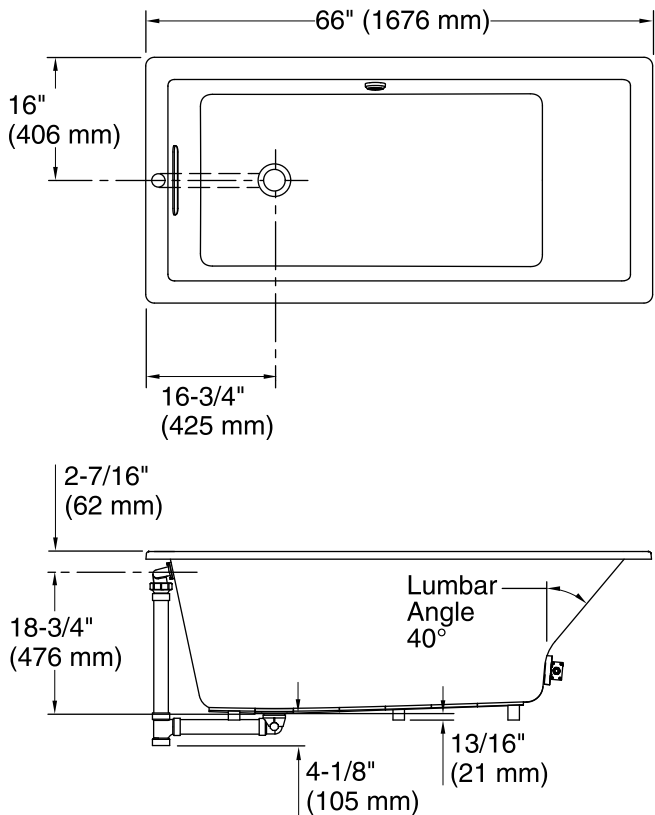

No change in measurement if connected with drain illustrated. (K-7272)

Access Panel
20" (508 mm) W x
15" (381 mm) H