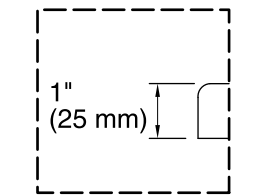

Access Panel
20" (508 mm) W x
15" (381 mm) H