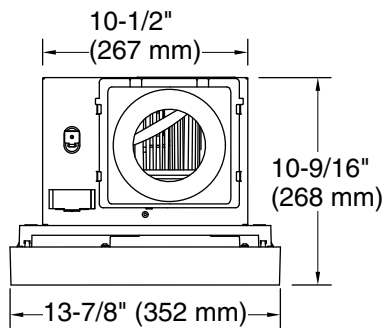

Required Electrical Service

One circuit required.

Lights: 120 V, 15 A, 60 Hz

Technical Information

All product dimensions are nominal.

Material: Steel, Plastic

Number of Lights: 1

Lighting Type: Integrated LED

Socket Type: LED Integrate

CRI >=90

Life Span 50000 Hours

Electrical component rating: LED: 60 Hz, 114 W, 1200 Lumens

Notes

Install this product according to the installation instructions.