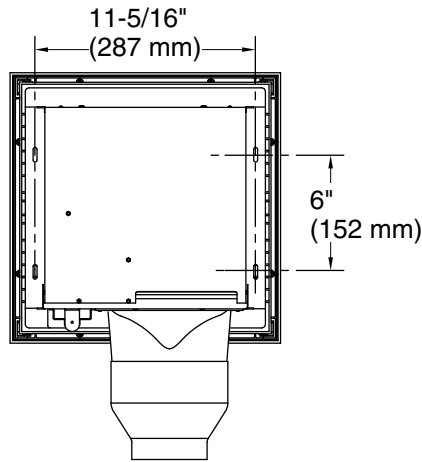

Required Electrical Service

One circuit required.

Lights: 120 V, 15 A, 60 Hz

Technical Information

All product dimensions are nominal.

Material: Steel, Plastic

Number of Lights: 1

Lighting Type: Integrated LED

Socket Type: LED Integrate

CRI >=90

Life Span 50000 Hours

Electrical component rating: LED: 60 Hz, 114 W, 1200 Lumens

Notes

Install this product according to the installation instructions.