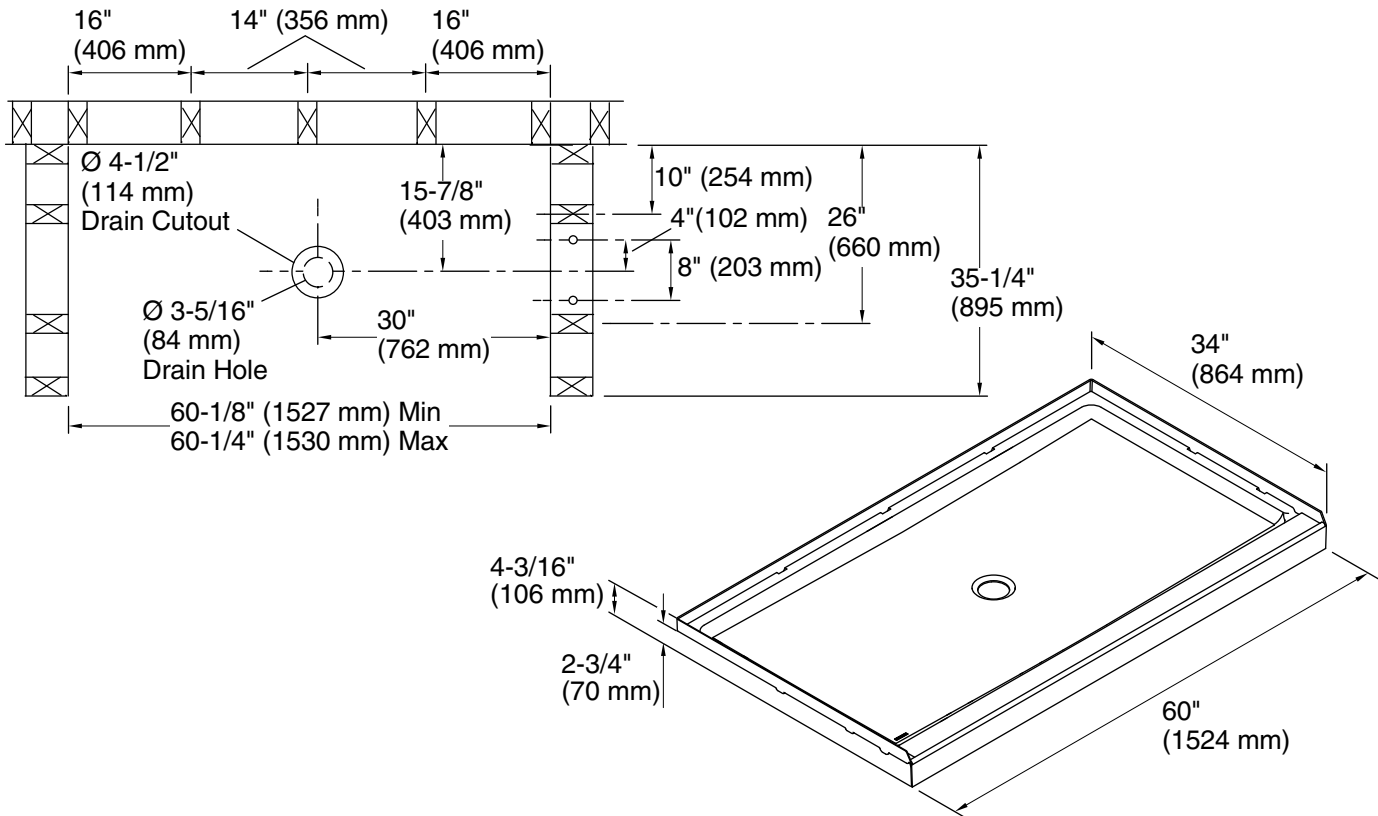

GUARD+®

60" x 34" Vikrell® shower base, center drain
72331100

Features

- 3-1/8" (79 mm) threshold
- Durable high-gloss finish
- Textured bottom surface
- Suitable for tile-down applications
- Compatible with STORE+® shower walls (series 7233)

Color tiles intended for reference only.

Color	Code	Description
-------	------	-------------

	0	White
---	---	-------

Technical Information

All product dimensions are nominal.

Drain location: Center
Weight: 37.5 lbs (17 kg)
Minimum flat for door: 2-1/2" (64 mm)