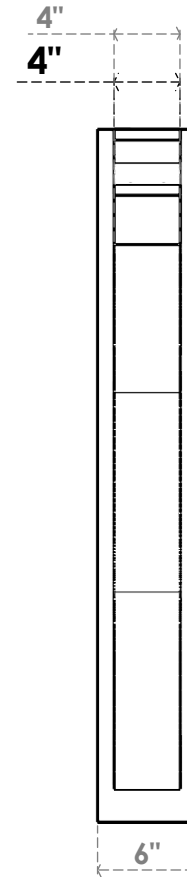

**ITEM NUMBER: OUTUROC040X060X30000X42000X040X020X040FST04RCPR**

4"W TOP X 6"W BACK X 30"D X 42"H X 4"T TOP X 2"T BACK TIMBERTHANE ROUGH CEDAR FUNSTON FAUX WOOD OPEN OUTLOOKER, TRADITIONAL TOP AND BLOCK BACK, 4"W CLOSED BRACE, PRIMED TAN

**SIDE PROFILE**

**FRONT PROFILE**

**ISOMETRIC**

GENERATED DATE : 07/06/2023

EKENA MILLWORK  
2300 WEST MAIN ST.  
CLARKSVILLE, TX 75426  
TOLL FREE: 866-607-0453  
WWW.EKENAMILLWORK.COM

**NOTES**

1. INSTALLATION TO BE COMPLETED IN ACCORDANCE WITH MANUFACTURER'S SPECIFICATIONS.
2. DRAWING MAY NOT BE TO SCALE
3. THIS DRAWING IS INTENDED FOR DESIGN AND PLANNING PURPOSES ONLY.
4. ALL INFORMATION CONTAINED HEREIN WAS CURRENT AT THE TIME OF DEVELOPMENT BUT MUST BE REVIEWED AND APPROVED BY THE PRODUCT MANUFACTURER TO BE CONSIDERED ACCURATE.
5. TIMBERTHANE ARCHITECTURAL PRODUCTS ARE MADE FROM HIGH DENSITY URETHANE AND COME FACTORY PRIMED