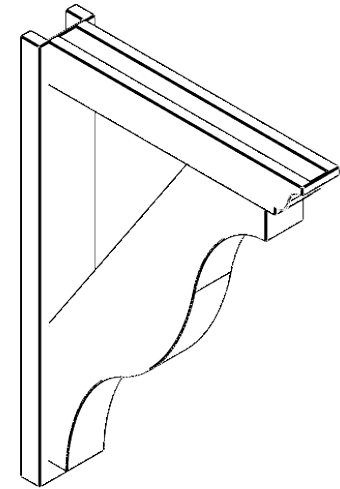

**ITEM NUMBER: OUTUROC040X060X30000X42000X040X020X040FST04RCPR**

4"W TOP X 6"W BACK X 30"D X 42"H X 4"T TOP X 2"T BACK TIMBERTHANE ROUGH CEDAR FUNSTON FAUX WOOD OPEN OUTLOOKER, TRADITIONAL TOP AND BLOCK BACK, 4"W CLOSED BRACE, PRIMED TAN

**SIDE PROFILE**

**FRONT PROFILE**

**ISOMETRIC**

GENERATED DATE : 07/06/2023

EKENA MILLWORK  
2300 WEST MAIN ST.  
CLARKSVILLE, TX 75426  
TOLL FREE: 866-607-0453  
WWW.EKENAMILLWORK.COM

**NOTES**

1. INSTALLATION TO BE COMPLETED IN ACCORDANCE WITH MANUFACTURER'S SPECIFICATIONS.
2. DRAWING MAY NOT BE TO SCALE
3. THIS DRAWING IS INTENDED FOR DESIGN AND PLANNING PURPOSES ONLY.
4. ALL INFORMATION CONTAINED HEREIN WAS CURRENT AT THE TIME OF DEVELOPMENT BUT MUST BE REVIEWED AND APPROVED BY THE PRODUCT MANUFACTURER TO BE CONSIDERED ACCURATE.
5. TIMBERTHANE ARCHITECTURAL PRODUCTS ARE MADE FROM HIGH DENSITY URETHANE AND COME FACTORY PRIMED