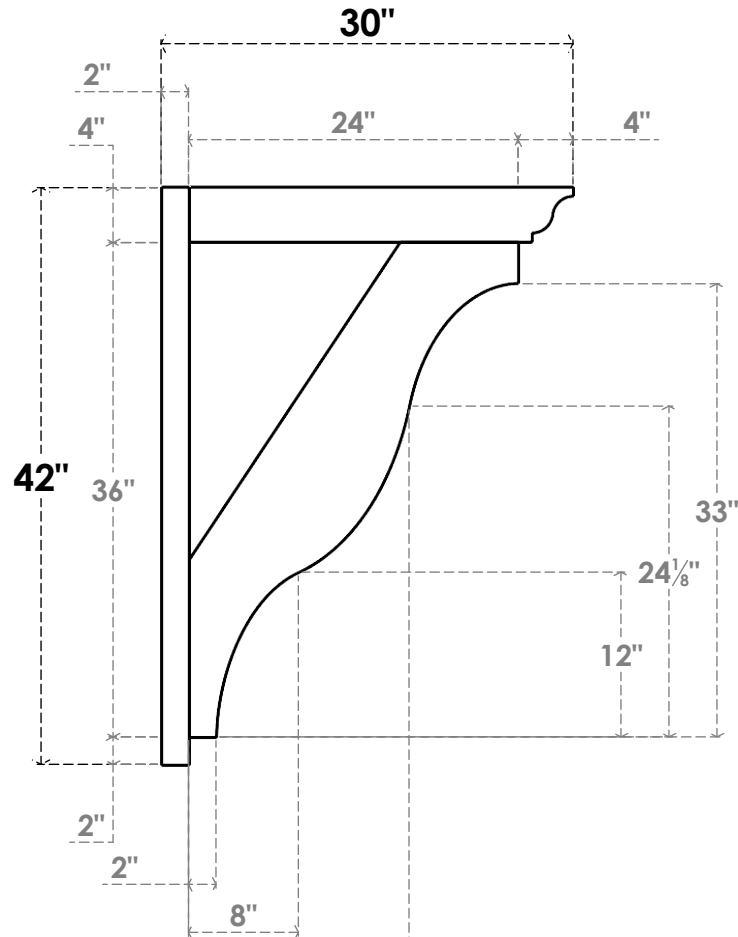

**ITEM NUMBER: OUTUROC040X060X30000X42000X040X020X040FST04RCPR**

4"W TOP X 6"W BACK X 30"D X 42"H X 4"T TOP X 2"T BACK TIMBERTHANE ROUGH CEDAR FUNSTON FAUX WOOD OPEN OUTLOOKER, TRADITIONAL TOP AND BLOCK BACK, 4"W CLOSED BRACE, PRIMED TAN

**SIDE PROFILE**

**FRONT PROFILE**

**ISOMETRIC**

GENERATED DATE : 07/06/2023

EKENA MILLWORK  
2300 WEST MAIN ST.  
CLARKSVILLE, TX 75426  
TOLL FREE: 866-607-0453  
WWW.EKENAMILLWORK.COM

**NOTES**

1. INSTALLATION TO BE COMPLETED IN ACCORDANCE WITH MANUFACTURER'S SPECIFICATIONS.
2. DRAWING MAY NOT BE TO SCALE
3. THIS DRAWING IS INTENDED FOR DESIGN AND PLANNING PURPOSES ONLY.
4. ALL INFORMATION CONTAINED HEREIN WAS CURRENT AT THE TIME OF DEVELOPMENT BUT MUST BE REVIEWED AND APPROVED BY THE PRODUCT MANUFACTURER TO BE CONSIDERED ACCURATE.
5. TIMBERTHANE ARCHITECTURAL PRODUCTS ARE MADE FROM HIGH DENSITY URETHANE AND COME FACTORY PRIMED