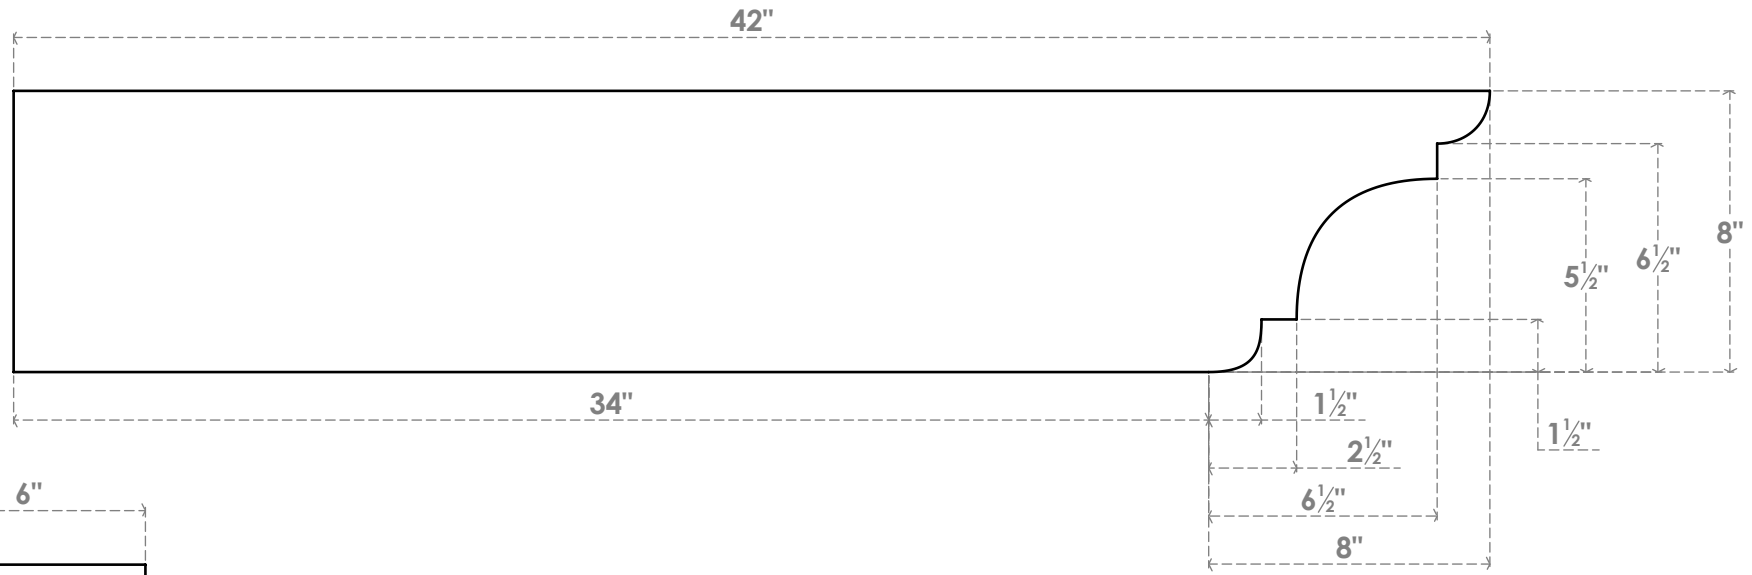

RFTP06X08X42NEB

6"W X 8"H X 42"L NEW BRIGHTON ARCHITECTURAL GRADE PVC RAFTER TAIL

SIDE PROFILE

FRONT PROFILE

ISOMETRIC

EKENA MILLWORK
 2300 WEST MAIN ST.
 CLARKSVILLE, TX 75426
 TOLL FREE: 866-607-0453
 WWW.EKENAMILLWORK.COM