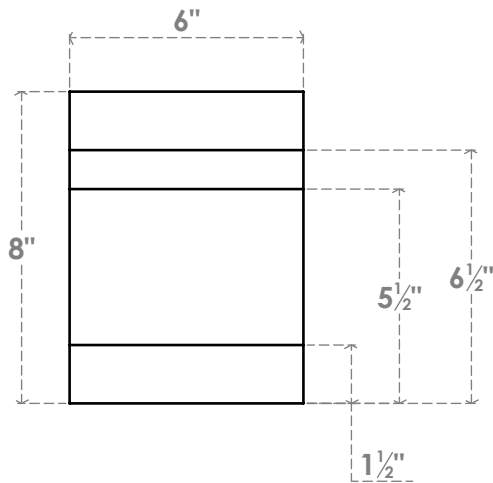

RFTP06X08X42NEB

6"W X 8"H X 42"L NEW BRIGHTON ARCHITECTURAL GRADE PVC RAFTER TAIL

SIDE PROFILE

FRONT PROFILE

ISOMETRIC

EKENA MILLWORK
 2300 WEST MAIN ST.
 CLARKSVILLE, TX 75426
 TOLL FREE: 866-607-0453
 WWW.EKENAMILLWORK.COM