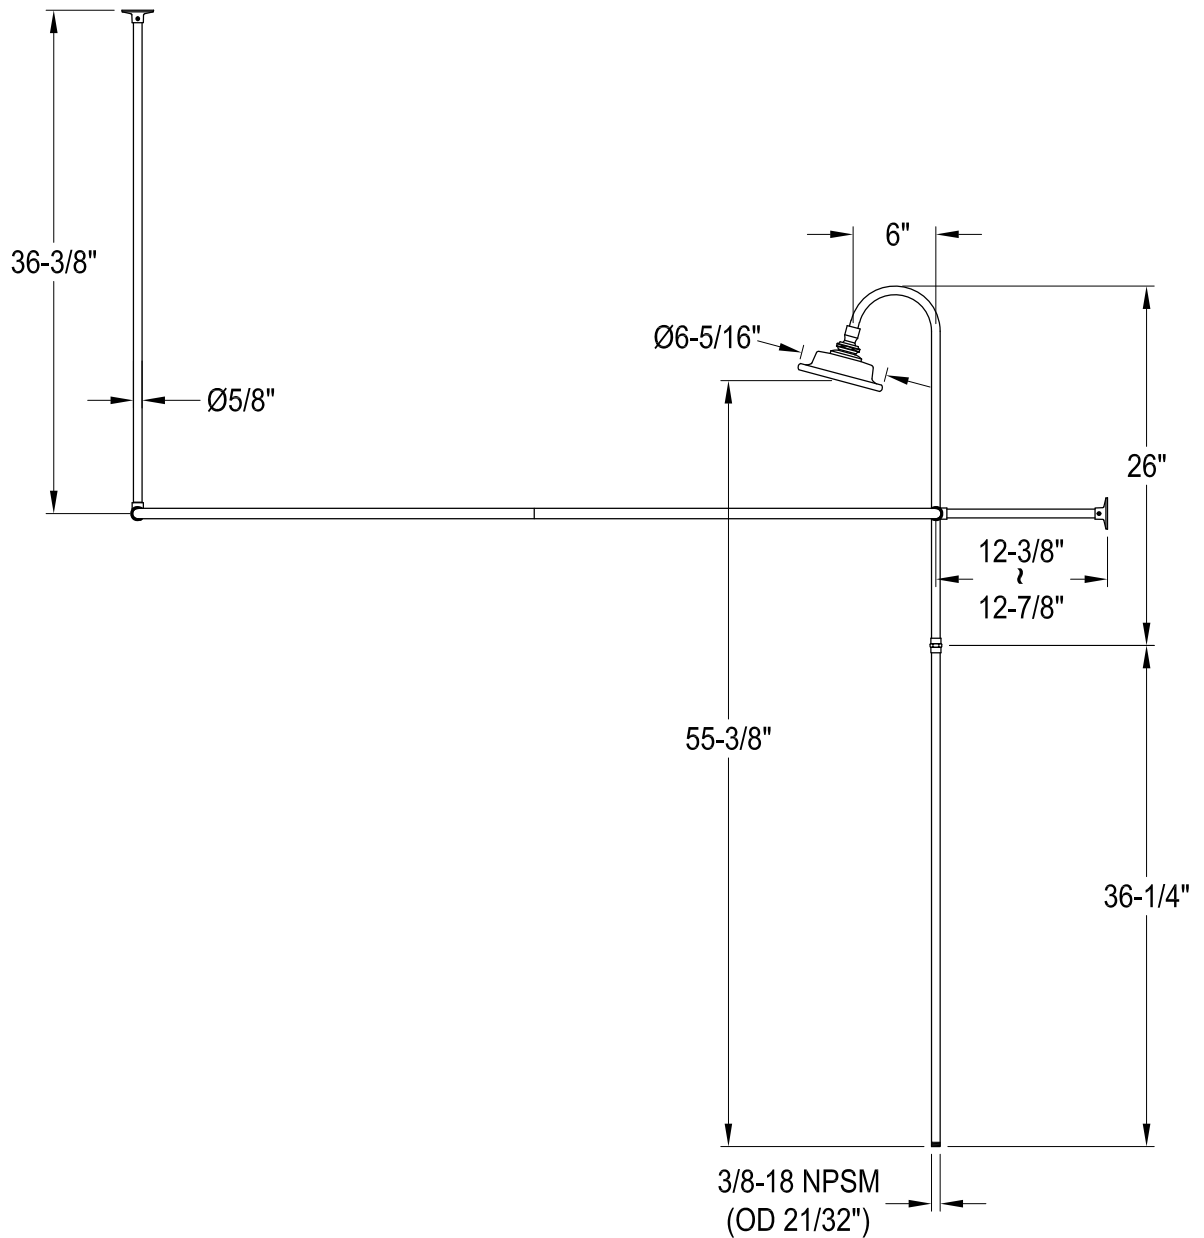

CCK4180,1,2,5,8PL

Shower Combo

CCK4180,1,2,5,8PL

Wall Mount Tub Filler with Hand Shower

CCK4180,1,2,5,8PL

Double Offset Bath Supply

CCK4180,1,2,5,8PL

Clawfoot Tub Waste & Overflow Drain, 20 Gauge