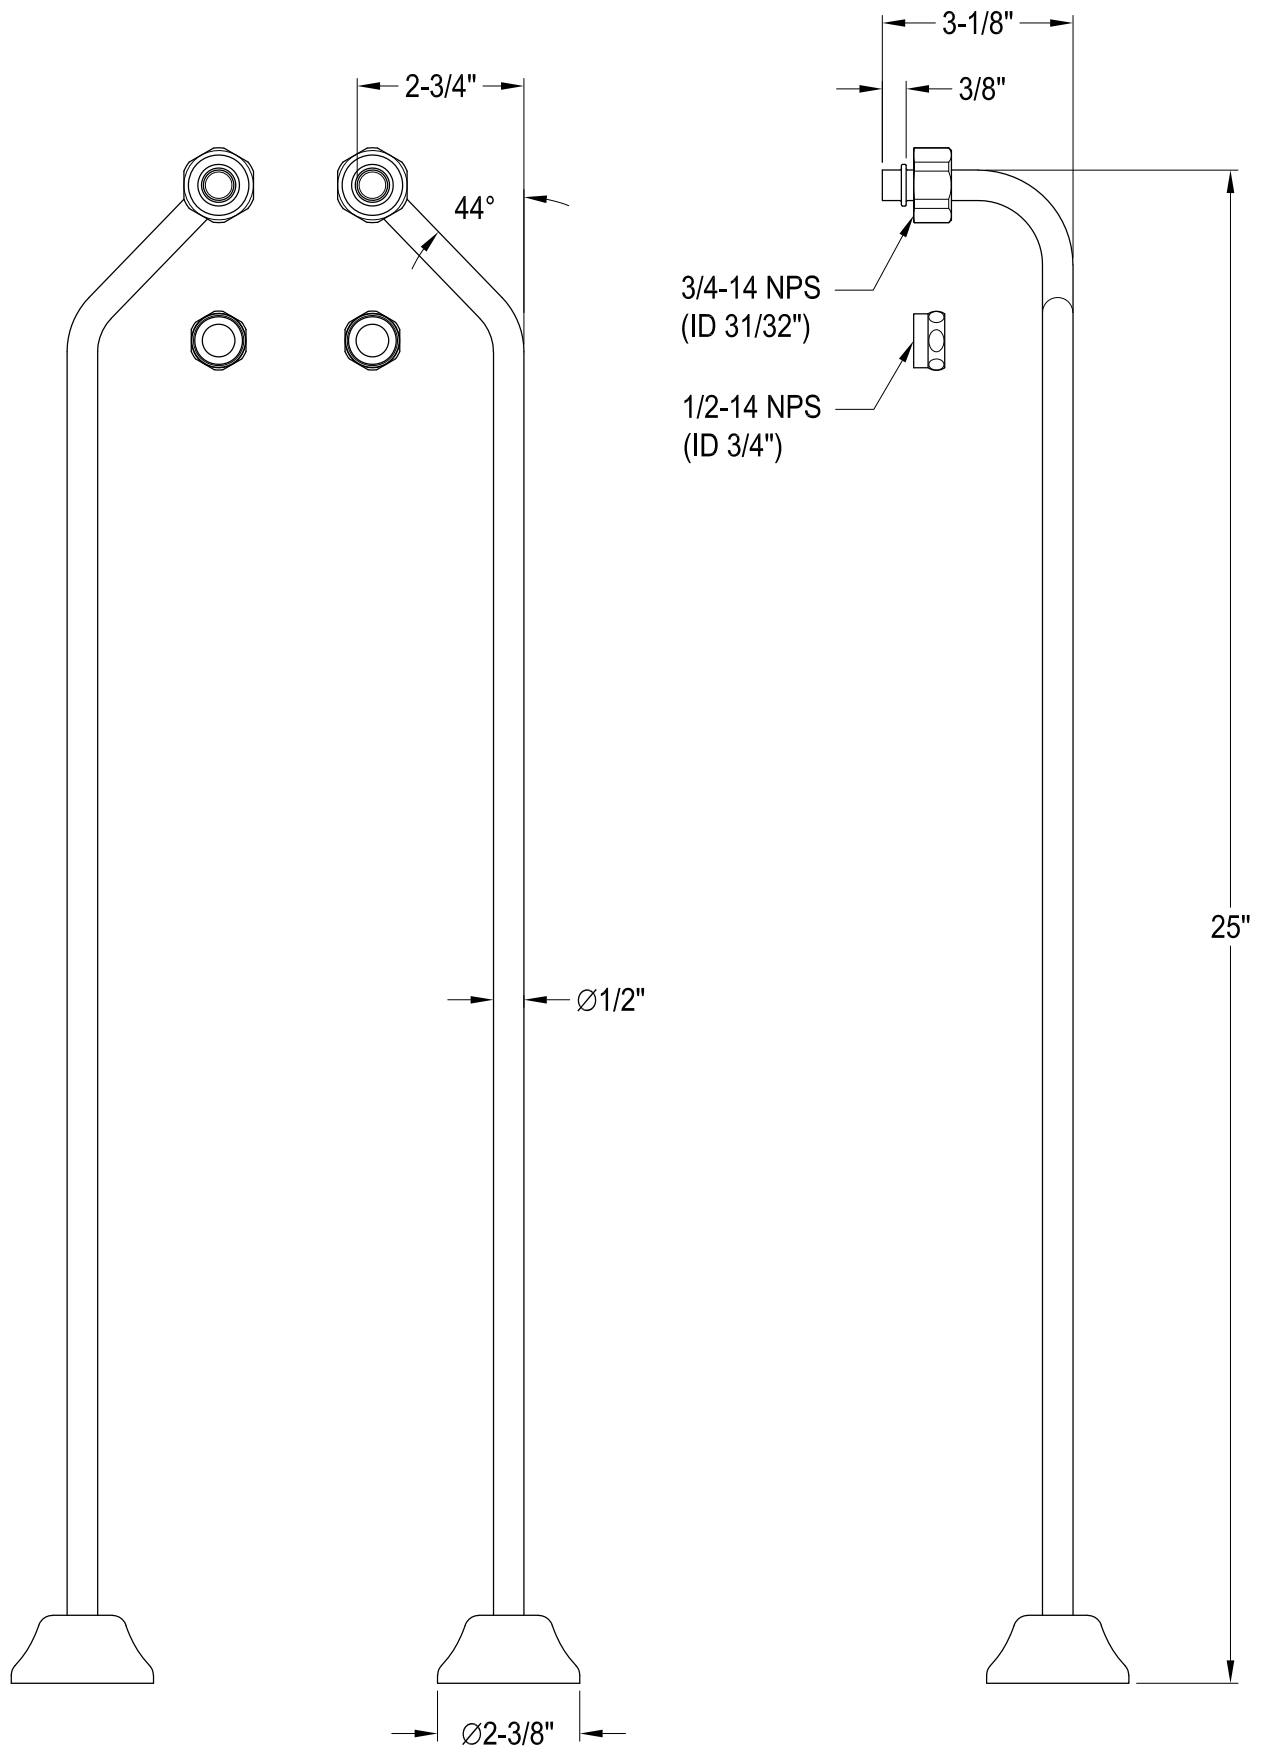

CCK4180,1,2,5,8PL

Shower Combo

CCK4180,1,2,5,8PL

Wall Mount Tub Filler with Hand Shower

CCK4180,1,2,5,8PL

Double Offset Bath Supply

CCK4180,1,2,5,8PL

Clawfoot Tub Waste & Overflow Drain, 20 Gauge