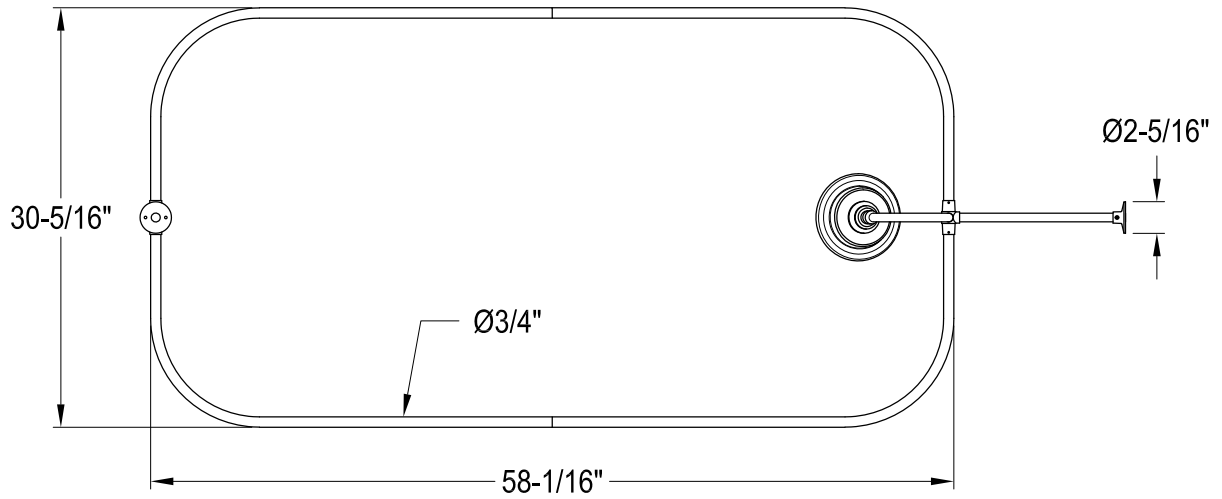

CCK4180,1,2,5,8PL

Shower Combo

CCK4180,1,2,5,8PL

Wall Mount Tub Filler with Hand Shower

CCK4180,1,2,5,8PL

Double Offset Bath Supply

CCK4180,1,2,5,8PL

Clawfoot Tub Waste & Overflow Drain, 20 Gauge