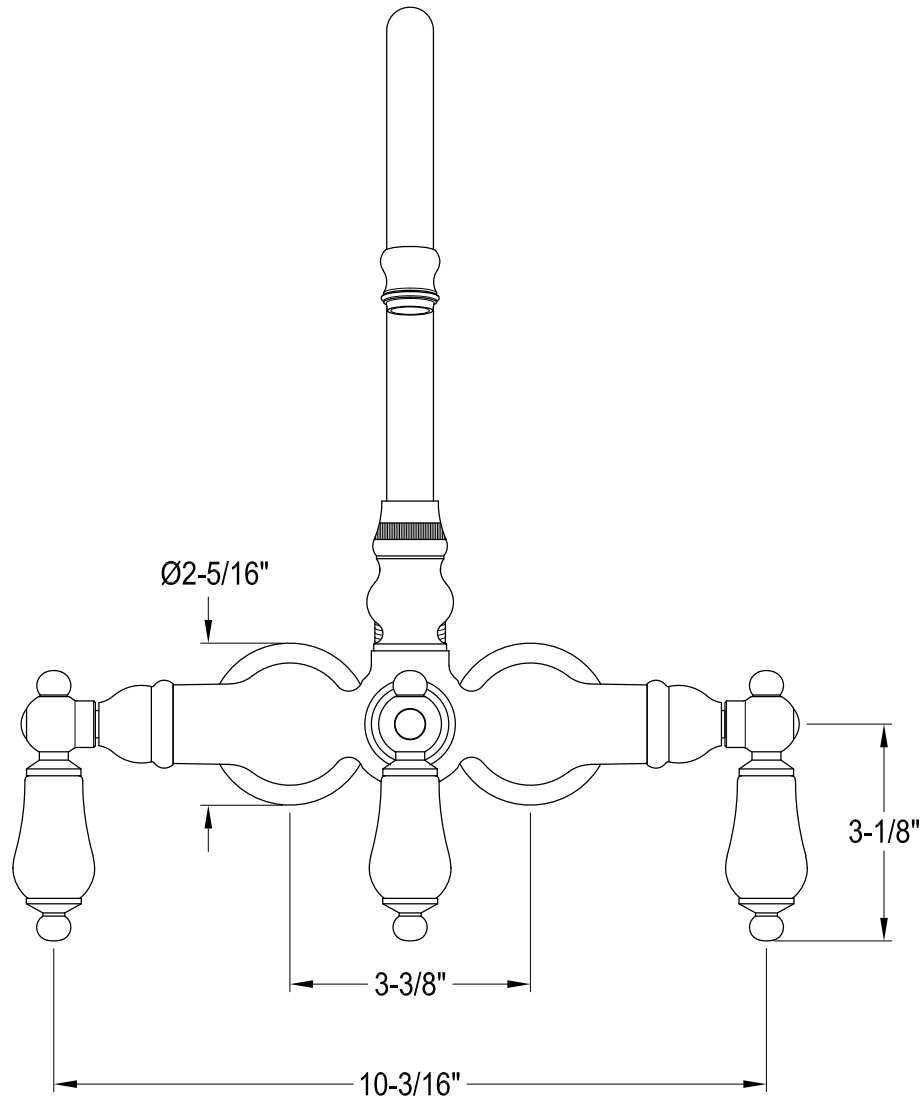

CCK4180,1,2,5,8PL

Shower Combo

CCK4180,1,2,5,8PL

Wall Mount Tub Filler with Hand Shower

CCK4180,1,2,5,8PL

Double Offset Bath Supply

CCK4180,1,2,5,8PL

Clawfoot Tub Waste & Overflow Drain, 20 Gauge