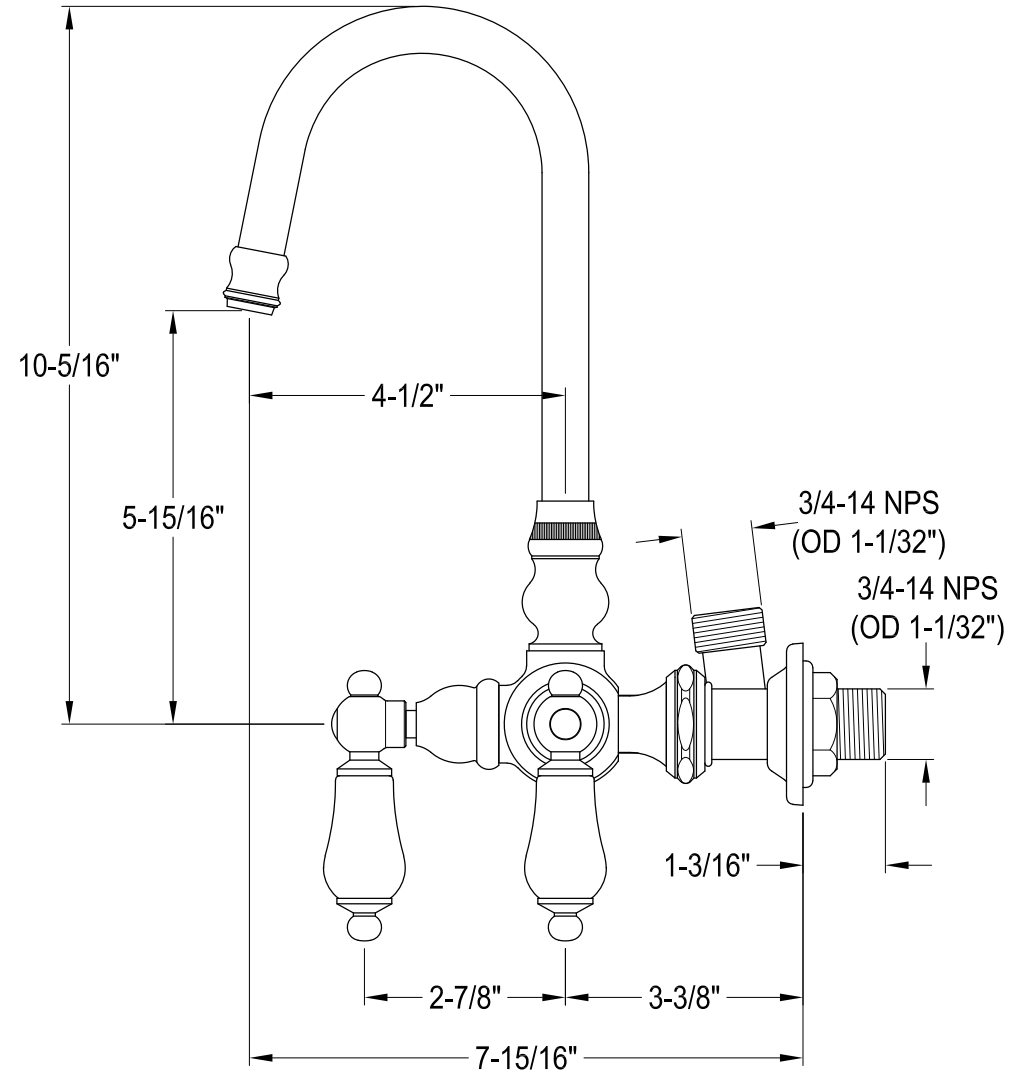

CCK4180,1,2,5,8PL

Shower Combo

CCK4180,1,2,5,8PL

Wall Mount Tub Filler with Hand Shower

CCK4180,1,2,5,8PL

Double Offset Bath Supply

CCK4180,1,2,5,8PL

Clawfoot Tub Waste & Overflow Drain, 20 Gauge