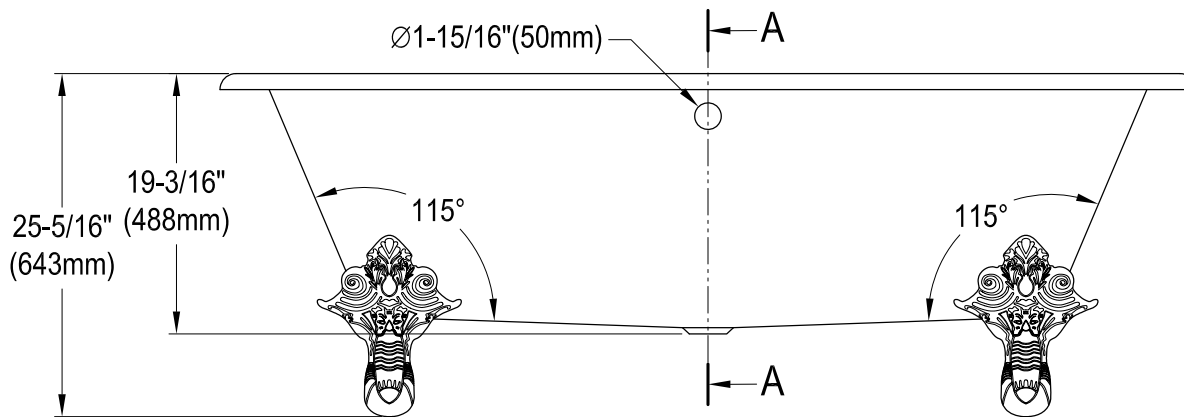

72" Cast Iron Clawfoot Tub With 7" Faucet Drillings

M10 x 20 (4 pcs)

Section A-A