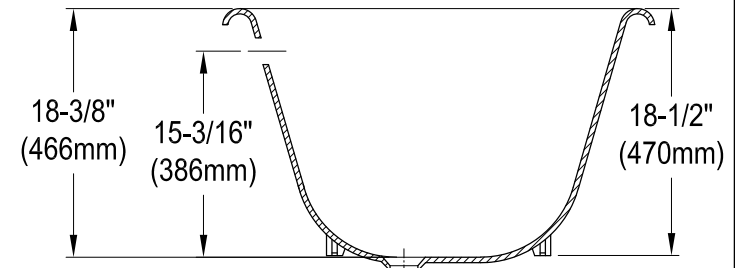

72" Cast Iron Clawfoot Tub With 7" Faucet Drillings

M10 x 20 (4 pcs)

Section A-A