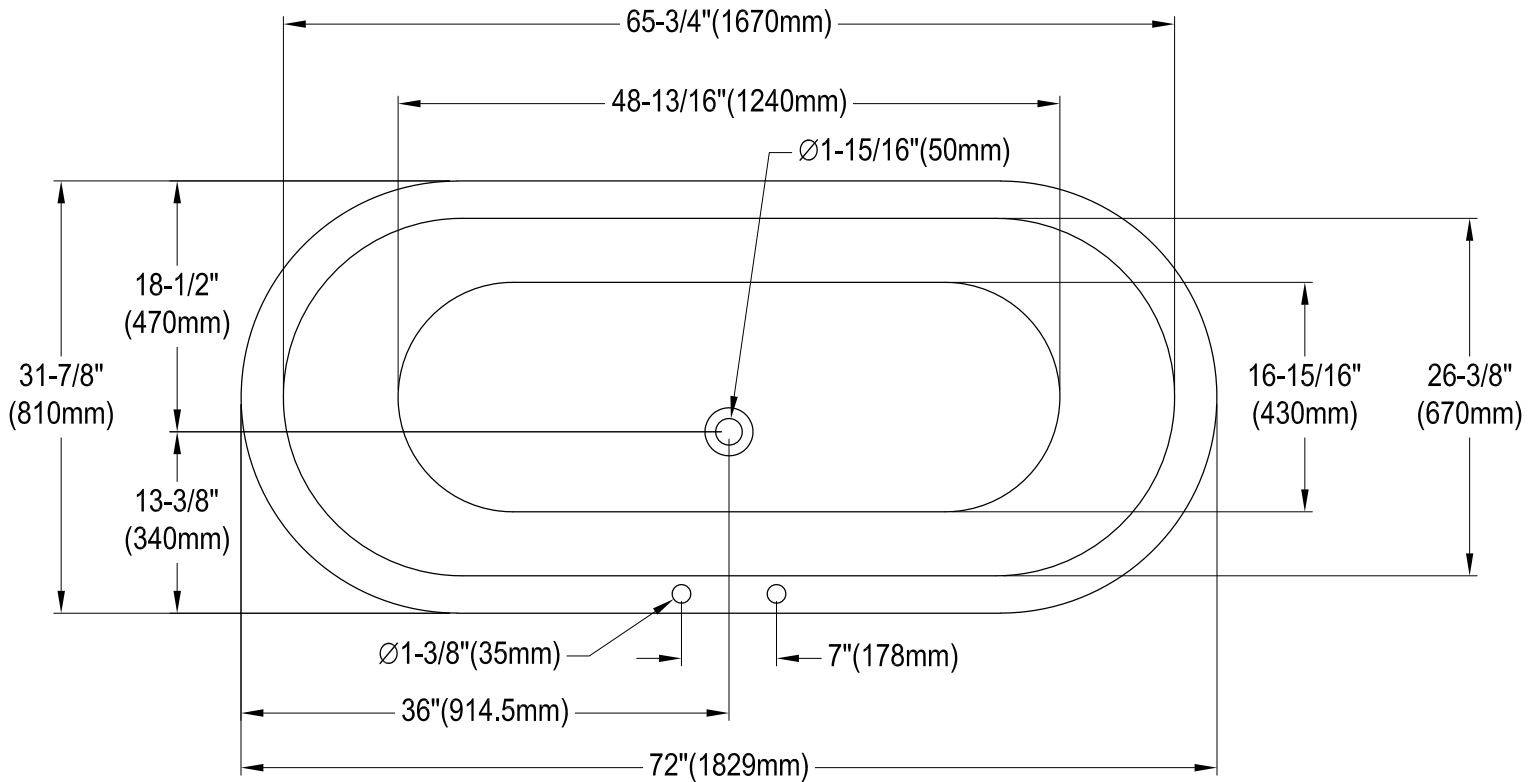

72" Cast Iron Clawfoot Tub With 7" Faucet Drillings

M10 x 20 (4 pcs)

Section A-A